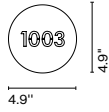

Signage Lid

Code	Description
-	3 - 10 units
-	11 - 25 units
-	26 or more units

Product type: Accessory
Product Notes: Minimum order of 3pcs.
Available upon request.