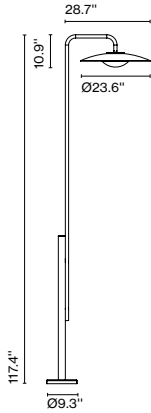

LED-Ginger 60/298

Code A662-745   Finish
▲ Black-White (RAL 9005-9010)

Materials   Dimmable: Yes
Diffuser: Aluminum   Integrated dimmer: No
Structure: Stainless Steel   Dimming: Depending on the connection
Dissipater: Aluminum   ON / OFF
1-10V

Product type: Lamppost
Light source: LED SMD 1050mA 33.8W 2700K CRI90 4037lm
Luminaire: 90 - 305 VAC 1-10V 35.8W 1463lm
Weight: Net 29.2 lb – Gross 44 lb
Package: 26.8 x 27.2 x 9.4 " – 12.6 lb Vol – 3.9 ft³
24 x 6.3 x 100.4 " – 24.5 lb Vol – 8.8 ft³
9.8 x 9.8 x 17.3 " – 7.2 lb Vol – 1.1 ft³

LED included

Dimmable

Suitable for wet locations