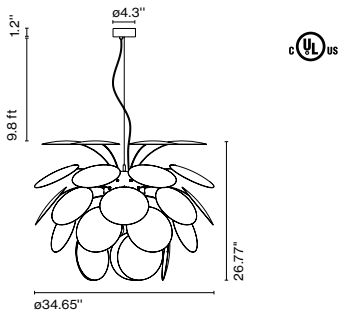

Discocó 88

Code	Finish
A620-006	● White (RAL 9003)
A620-133	● Matte Grey (RAL 7037)
A620-134	● Matte Beige (RAL 1001)
A620-085	● Black - Gold (RAL 9004 - Gold)

Materials
Discs: ABS
Sphere: Chromed metal
Canopy: Metal

Product type: Pendant
Light source: 3x E26 LED TYPE A 11W
Weight: Net 14.8 lb – Gross 23.4 lb
Package: 52.7 x 12.2 x 16.5" - 23.4 lb – Vol - 6 ft³
Lamping not included

Cable length: 9.8 ft
Wire installation: Hardwired
Cord color: White
Canopy color: White