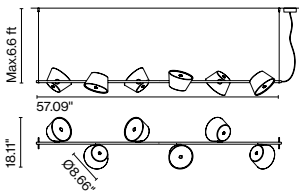

Tam Tam 6

Code	Finish	
Structure A633-027	● Black (RAL 9011)	➤
Shades		
A633-011 39	● Black (RAL 9011)	➤
A633-011 35	● Off-white (RAL 1013)	➤
A633-011 46	● Orange (RAL 2000)	➤
A633-011 47	● Brown Grey (RAL 7013)	➤
A633-011 45	● Green (RAL 6025)	➤
A633-011 37	● Sand (RAL 7032)	➤
A633-011 48	● Blue (RAL 5024)	➤

Materials
Shade: Aluminum
Diffuser: Opalescent methacrylate

Product type: Pendant
Light source: 6x E12 LED TYPE G16.5 5W
Weight: Net 6.6 lb – Gross 14.10 lb
Package: 65.7 x 7 x 7" – 9.7 lb Vol – 1.9 ft³
(6x) 9.4 x 9.4 x 6.7" – 2.2 lb Vol – 0.317 ft³
Product notes: Combine structure with 6 satellite shades.
Lamping not included

Cable length: 9.8 ft
Wire installation: Hardwired
Cord color: Black
Canopy color: Black