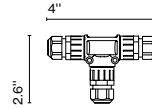

Package: 20.8 x 13 x 9.4" – 5.3 lb Vol – 1.48 ft³

Lamping not included

Suitable for
wet locations

Wire installation: Hardwired

Garland accessory

Code A654-045 Finish ● Grey

Product type: Accessory

Wall bracket