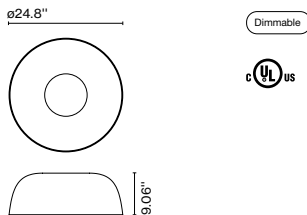

Dimmable: Yes
Integrated dimmer: No
Dimming protocols: Dual dimming driver
 Phase cut (Triac) or 0-10V

Product type: Ceiling
Light Source: LED SMD 700mA 22.4W 2700K CRI90 2933lm
Luminaire: Only 120 VAC TRIAC 26W 1843lm
 120 - 277 VAC 0-10V 26W 1843lm
Weight: Net 10.8 lb – Gross 15.4 lb
Package: 25.6 x 25.6 x 11.8 " – 15.4 lb Vol – 4.59 ft³
Product notes: 3000K available upon request
 LED included