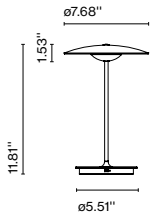

LED-Ginger 20 M

Code	Finish
A662-560	● Oak-White
A662-561	● Wenge-White
A662-562	● Brushed brass-Brushed brass
A662-563	● Brushed brass-White

Materials
Diffuser and base: Pressed wood or brushed aluminum
Dissipater: Aluminum
Stem: Aluminum

Integrated dimmer: Yes
Dimmer Type: 3-step dimmer

Product type: Table / Portable
Light source: LED SMD 1A 3.5W 2700K CRI90 395lm
Luminaire: in 5 Vdc 1.5A 290lm
Weight: Net 1.7 lb – Gross 2.2 lb
Package: 15.7 x 8.2 x 6.7" - 2.2lb (1u) VOL - 0.35ft³ (1u)
15.3 x 8.6 x 16.1" - 5.3lb (2u) VOL - 1.4ft³ (2u)
Product notes: Sold in multiples of 2.
Charging cable included (USB to USB-C). Power adapter not included.