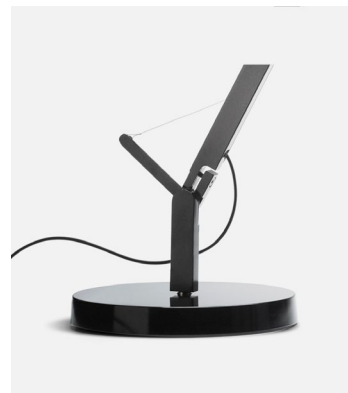

Base

Code A642-003
Finish ● Black (RAL 9005)

Materials
Base: Metal with a polycarbonate cover

Product type: Accessory
Weight: Net 8.6 lb – Gross 4.4 lb
Package: 9.4 x 9.4 x 4.7" - 4.4 lb – Vol - 0.24 ft³