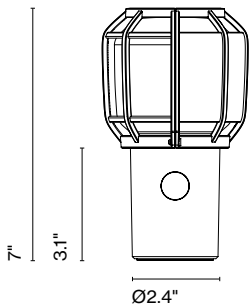

Ø9"

9.9ft

We want to offer you an exclusive service that's designed to make your work easier. By signing up at the new professional area at [marset.com](https://www.marset.com), you'll be able to download technical information, images, and videos of our products, receive our newsletter, and save your preferred products. We offer direct access and personal attention.