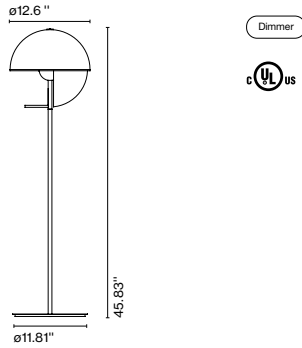

Theia P

Code
A672-007
A672-008

Finish
● White (RAL 9010)
● Black (RAL 9005)

Materials
Base: Iron
Stem: Iron
Dissipater: Aluminum
Diffuser: Spun metal
Shade: Thermoformed methacrylate

Integrated dimmer: Yes
Dimmer Type: Progressive from 0 to 100

Product type: Floor
Light Source: LED SMD 700mA 8.2W 2700K CRI90 913lm
Luminaire: 85 - 264 VAC 14W
Weight: Net 15 lb – Gross 19.2 lb
Package: 14.6 x 14.6 x 9" – 13.2 lb Vol – 1.06 ft³
42.7 x 6.7 x 4.7" – 6 lb Vol – 0.7 ft³
LED included

Cable length: 5 ft
Wire installation: Plug-in
Cord color: Black
Switch location: Built-in the dissipater