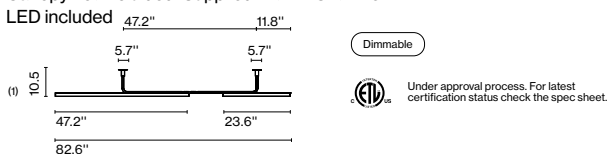

Ambrosia 210

Code	Finish	CCT
A704-103-15-22K	● Matt Gold	22K
A704-103-15-27K	● Matt Gold	27K
A704-103-15-30K	● Matt Gold	30K
A704-103-16-22K	● Black	22K
A704-103-16-27K	● Black	27K
A704-103-16-30K	● Black	30K

Materials
Structure: Aluminum
Diffuser: Methacrylate
Canopy: Aluminum / Steel

Dimmable: Yes
Integrated dimmer: No
Dimming protocols: See power options supply on pg 11.

Product type: Pendant / Ceiling
Light source Ambrosia 22K: LED SMD 24Vdc 28.8W 2200K CRI80 3174lm
Luminaire Ambrosia 22K: (Power supply not included) 2802lm

Light source Ambrosia 27K: LED SMD 24Vdc 28.8W 2700K CRI90 3042lm
Luminaire Ambrosia 27K: (Power supply not included) 2812lm

Light source Ambrosia 30K: LED SMD 24Vdc 28.8W 3000K CRI90 3384lm
Luminaire Ambrosia 30K: (Power supply not included) 2865lm

Weight: Net 6.8 lb – Gross 7.9 lb
Package: 11.4 x 3.9 x 53.1" - 4.4 lb – Vol - 1.4 ft³
3.1 x 3.1 x 26.7" - 1.3 lb – Vol - 0,14 ft³
3.1 x 3.1 x 50.4" - 2.2 lb – Vol - 0,35 ft³

Product notes: 24V remote power supply to be ordered separately.
Canopy not included. Supplied with 12.8 ft wire.

(1) The height can be increased by means of the 15.7 or 23.6" poles (max. 3 units per each side.) They can be combined.

Wire installation: Hardwired / Recessed