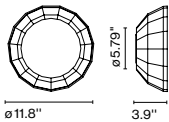

Scotch Club A 30

Code	Finish
A656-065	● White - White
A656-066	● White - Gold
A656-069	● Terracotta - White
A656-070	● Terracotta - Gold
A656-071	● Black - White
A656-072	● Black - Gold

Materials

Shade: Ceramic with the inner part in brilliant white enamel or gold

Product type: Wall

Light source: 2x G9 Bipin T4 40W

Weight: Net 3.5 lb – Gross 5.3 lb

Package: 14.2 x 14.2 x 11.4 " – 5.5 lb Vol – 1.3 ft³

Lamping not included