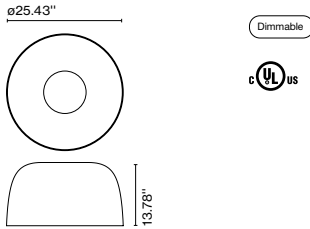

Djembé C 65.35

Code	Finish	
A681-328	White (RAL 1013)	➤
A681-329	Grey (RAL 7022)	➤
A681-330	Red (RAL 3011)	
A681-331	Sky Blue (PANTONE 7542C)	

Materials
Shade: Bi-injected rotary moulded polyethylene (stone texture on the outer part and smooth satin white on the inner part of the fixture)
Diffuser: Aluminum

Dimmable: Yes
Integrated dimmer: No
Dimming protocols: Dual dimming driver
Phase cut (Triac) or 0-10V

Product type: Ceiling
Light Source: LED SMD 700mA 22.4W 2700K CRI90 2933lm
Luminaire: Only 120 VAC TRIAC 26W 1845lm
120 - 277 VAC 0-10V 26W 1845lm
Weight: Net 14.8 lb – Gross 19.8 lb
Package: 25.6 x 25.6 x 16.5" – 19.8 lb Vol – 6.36 ft³
Product notes: 3000K available upon request
LED included

Wire installation: Hardwired