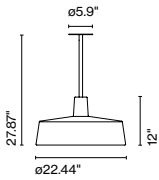

Soho C Fixed Stem LED

Code	Finish
A631-368	● White
A631-369	● Stone grey
A631-370	● Black

Materials
Shade: Rotary moulded polyethylene
Diffuser: Methacrylate opal
Structure: Metal with stainless anti-oxidant cataphoresis

Dimmable: Yes
Integrated dimmer: No
Dimming protocols: Dual dimming driver
Phase cut (Triac) or 0-10V

Product type: Ceiling
Light Source: LED SMD 700mA 28W 2700K CRI80 3446lm
Luminaire: Only 120 VAC TRIAC 36W 2086lm
120 - 277 VAC 0-10V 36W 2086lm
Weight: Net 16.8 lb – Gross 17.6 lb
Package: 23.62 x 23.62 x 14.56 " – 17.6 lb Vol – 4.6 ft³
Product notes: 3000K available upon request
LED included

Dimmable

Suitable for
wet locations

Wire installation: Hardwired
Canopy color: Black