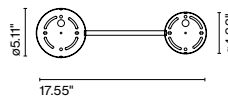

Accessory C3 20/32/42

Code	Finish
Structure A662-539	● Black
Shades 20	
A662-519	● Oak-White
A662-520	● Wenge-White
A662-521	● Oak-Oak
A662-522	● Wenge-Wenge
A662-523	● Brushed brass-Brushed brass
A662-524	● Black-White
A662-582-36-27K	● Mauve (RAL 010 70 10)
A662-582-37-27K	● Sand (RAL 050 85 10)
A662-582-38-27K	● Stone Grey (RAL 000 65 00)

Shades 32	
A662-525	● Oak-White
A662-526	● Wenge-White
A662-527	● Oak-Oak
A662-528	● Wenge-Wenge
A662-529	● Brushed brass-Brushed brass
A662-530	● Black-White
A662-583-36-27K	● Mauve (RAL 010 70 10)
A662-583-37-27K	● Sand (RAL 050 85 10)
A662-583-38-27K	● Stone Grey (RAL 000 65 00)

Shades 42	
A662-532	● Oak-White
A662-533	● Wenge-White
A662-534	● Oak-Oak
A662-535	● Wenge-Wenge
A662-536	● Brushed brass-Brushed brass
A662-537	● Black-White
A662-584-36-27K	● Mauve (RAL 010 70 10)
A662-584-37-27K	● Sand (RAL 050 85 10)
A662-584-38-27K	● Stone Grey (RAL 000 65 00)

Materials	Dimmable: Yes
Canopy: Metal	Integrated dimmer: No
	Dimming protocols: Dual dimming driver
	Phase cut (Triac) or 0-10V

Product type: Wall / Ceiling
Luminaire: Only 120 VAC TRIAC 30W (max.)
120 - 277 VAC 0-10V 30W (max.)

Weight: Net 17.2 lb – Gross 22 lb
Package: 9.1 x 8.3 x 3.9" - 2.2lb VOL - 0.35 ft³
22.4 x 20.8 x 6.7" - 7.7lb VOL - 1.8 ft³
22.4 x 20.8 x 6.7" - 6.6lb VOL - 1.8 ft³
20.9 x 20.9 x 4.7" - 5.5lb VOL - 1.1 ft³

Product notes: Must be specified together with Ginger 20C + 32C + 42C. See pg 77, 78, 79.

LED included

Canopy color: Black
Wire installation: Hardwired

Accessory C2 LED-Ginger 32/42

Code	Finish
A662-215	● Black (RAL 9005)

Materials
Structure: Painted iron