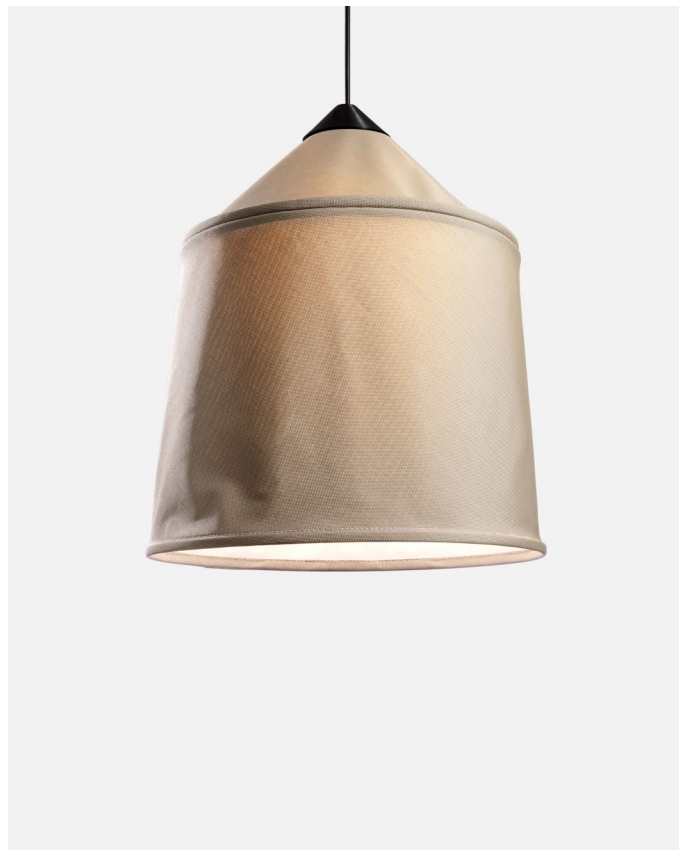

Materials

Shade: Textilene, inner part in white

Product type: Pendant

Light Source: E26 LED Globe (ø120) 22W

Weight: Net 6.17 lb – Gross 16.5 lb

Package: 27.5 x 27.5 x 24.8" – 16.5 lb Vol – 10.6 ft³

Lamping not included