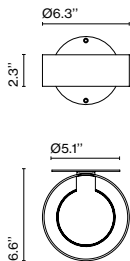

Materials

Structure: Aluminum
Shade: Opal blown glass

Dimmable: Yes

Integrated dimmer: No

Dimming protocols: Phase cut (Triac)

Product type: Wall

Light Source: LED SMD 500mA 6W 2700K CRI90 607.2lm

Luminaire: 120 VAC TRIAC 8.7W 225lm

Weight: Net 1.76 lb – Gross 2.64 lb

Package: 8.7 x 8.7 x 6.5 " – 2.64 lb Vol – 0,28 ft³

LED included

Dimmable

Suitable for wet locations