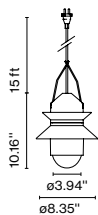

Materials

Structure: Polycarbonate
Shade: Blown pressed glass

Product type: Pendant

Light source: E26 TYPE A19 8W

Weight: Net 3.1 lb – Gross 4.9 lb

Package: 16.1 x 10.2 x 9.4" – 4.9 lb Vol – 0.81 ft³

Lamping not included

Suitable for
wet locations

Cable length: 15 ft
Wire installation: Plug-in
Cord color: Black