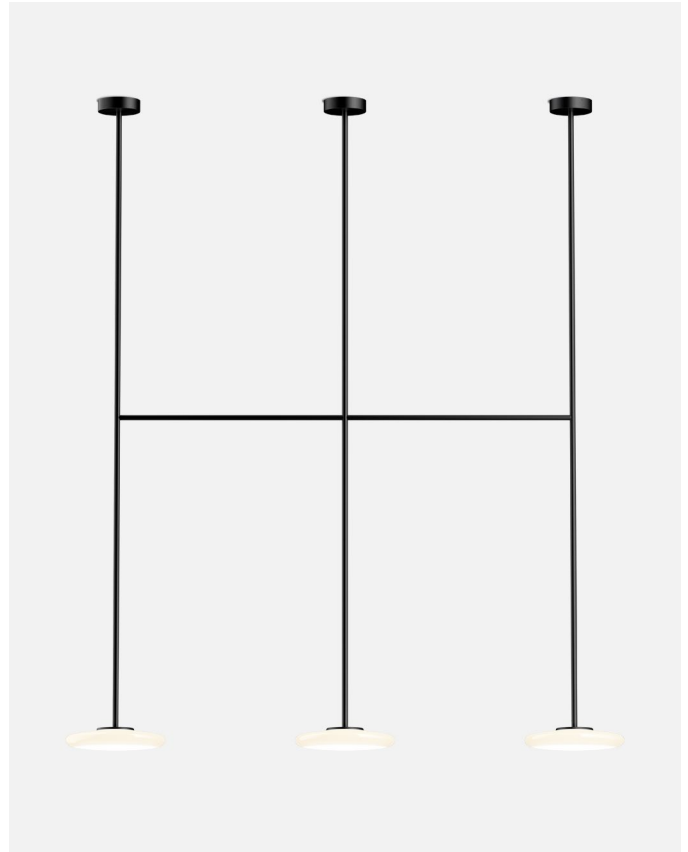

Ihana x3 200

Code	Finish	Dimming	CCT
A709-101-39-27K	Opal	Triac	27K
A709-102-39-22/30K	Opal	Triac	DTW 22K-30K

Materials	Dimmable: Yes
Structure: Steel	Integrated dimmer: No
Shade: Opal blown glass	Dimming protocols: Phase cut (Triac)
	Dim to warm from 2200K to 3000K (Triac)

Product type: Pendant / Ceiling
Light source: LED SMD 700mA 23.5W 2700K CRI90 1826lm
Luminaire: 100 - 120 VAC TRIAC 42W 149lm
Light source DTW: LED SMD 700mA 23.5W 2200-3000K CRI90
Luminaire DTW: 100 - 120 VAC TRIAC 42W
Weight: Net 18 lb – Gross 33.3 lb
Package: (3x) 8.3 x 16.5 x 16.5" – 6.61 lb Vol – 1.41 ft³
7 x 7 x 88.5" – 14.7 lb Vol – 2.47 ft³
7 x 7 x 88.5" – 11.9 lb Vol – 2.47 ft³

Product notes: 0-10V upon request
LED included

Wire installation: Hardwired
Canopy color: Black