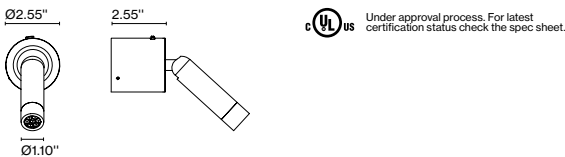

Ledtube A

Code	Finish
A622-180-17-27K	● Aluminum
A622-180-18-27K	● Bronze
A622-180-35-27K	● Matte white (RAL 9010)
A622-180-39-27K	● Matte black (RAL 9005)

Materials
Structure: Injected aluminum
Frontal: Transparent polycarbonate

Dimmable: No

Product type: Wall
Light source: LED SMD 700mA 2.1W 2700K CRI80 226.5lm
Luminaire: 100 - 240 VAC 4.25W 131lm
Weight: Net 1 lb – Gross 1.23 lb
Package: 8.26 x 4.72 x 3.54" – 0.66 lb Vol – 0.07 ft³
Product notes: Lens at 25° with a honeycomb grill to reduce glare.
Integrated switch
LED included

Wire installation: Hardwired