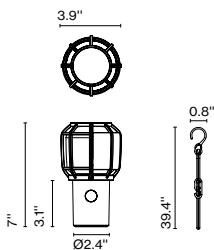

Chispa

Code	Finish	
A703-001	● Black (RAL 9004)	➤
A703-002	● Blue (RAL DESIGN 230 20 20)	➤
A703-003	● Green (RAL 6009)	➤
A703-004	● Orange (RAL 2010)	➤

Materials
Base: Polycarbonate
Diffuser: Opal Polyethylene
Accessory: Rope cord with metal hook

Dimmable: Yes
Integrated dimmer: Yes
Dimmer Type: 3-step dimmer

Product type: Table / Portable
Light source: LED SMD 0.7A 2.7W 2700K CRI90 216lm
Luminaire: in 5 Vdc 1.5A 110lm
Weight: Net 1.1 lb – Gross 1.7 lb
Package: 5.5 x 5.5 x 11" – 1.7 lb Vol – 0.17 ft³ (1u)
11.8 x 11.8 x 9.4" – 7 lb Vol – 0.7 ft³ (4u)
Product notes: Sold in multiples of 4.
Charging cable included (USB to USB-C). Power adapter not included.
LED included

Dimmer

Suitable for wet locations