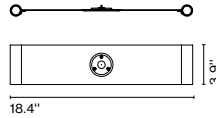

Armrest accessory + magnet

Code A680-007   Finish ● Grey

Materials
Structure: Fabric with metal counterweight

Product type: Accessory
Weight: Net 2 lb – Gross 2.2 lb
Package: 6.3 x 5.5 x 3.5 " - 2.2 lb – Vol - 0.07 ft³