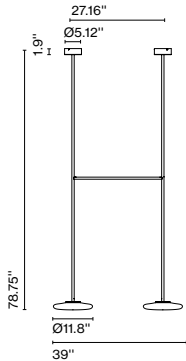

Ihana x2 200

Code	Finish	Dimming	CCT
A709-107-39-27K	● Opal	Triac	27K
A709-108-39-22/30K	● Opal	Triac	DTW 22K-30K

Materials
Structure: Steel
Shade: Opal blown glass

Dimmable: Yes
Integrated dimmer: No
Dimming protocols: Phase cut (Triac)
Dim to warm from 2200K to 3000K (Triac)

Product type: Pendant / Ceiling
Light source: LED SMD 700mA 16W 2700K CRI90 1826lm
Luminaire: 100 - 120 VAC TRIAC 28W 994lm
Light source DTW: LED SMD 700mA 16W 2200-3000K CRI90
Luminaire DTW: 100 - 120 VAC TRIAC 28W
Weight: Net 14.8 lb – Gross 21.4 lb
Package: (2x) 8.3 x 16.5 x 16.5 " – 6.61 lb Vol – 1.41 ft³
7 x 7 x 88.6 " – 14.8 lb Vol – 2.47 ft³
Product notes: 0-10V upon request
LED included

Dimmable