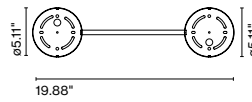

Accessory C2 LED-Ginger 42/60

Code A662-273
Finish ● Black (RAL 9005)

Materials
Structure: Painted iron

Product type: Accessory
Weight: Net 3.9 lb – Gross 4.8 lb
Package: When ordered, this item is shipped coupled with the Ginger 60C.
Product notes: Product notes: Must be specified together with Ginger 42C + 60C.
See pg 79, 80.