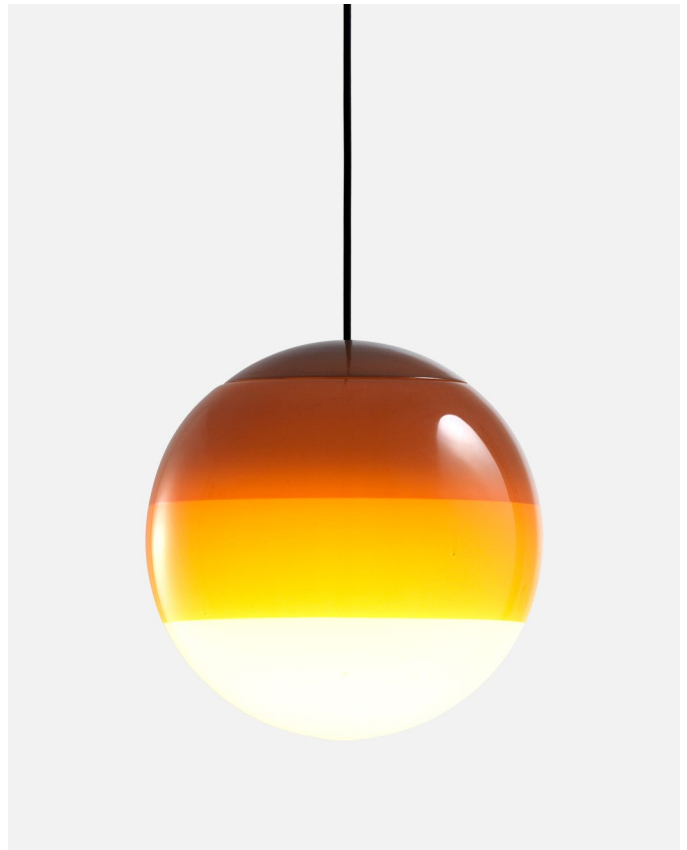

Dipping Light 20 - 24V

Code	Finish
A691-270	White
A691-271	Blue
A691-272	Green
A691-273	Amber
A691-274	Pink

Materials
Diffuser: Brilliant white blown glass globe with layered paint
Cover: Polycarbonate

Dimmable: Yes
Integrated dimmer: No
Dimming protocols: Dependent on purchased power supply. See Cluster Accessory, page 31.

Product type: Pendant
Light source: LED SMD 24Vdc 5W 2700K CRI90 495lm
Luminaire: (Power supply not included) 231lm
Weight: Net 2.4 lb – Gross 4.4 lb
Package: 13 x 10.2 x 10.2" – 4.4 lb Vol – 0.7 ft³
Product notes: Use with cluster accessory, see pg 31, 32.
1 pc. hook accessory included.
LED included

Dimmable

Cable length: 13.1 ft
Wire installation: Hardwired
Cord color: Black