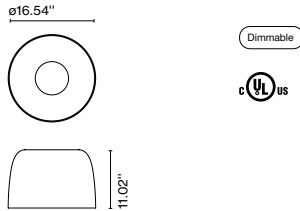

Djembé C 42.28

Code	Finish	Dimming
A681-144	White (RAL 1013)	Triac
A681-145	Grey (RAL 7022)	Triac
A681-146	Red (RAL 3011)	Triac
A681-147	Sky Blue (PANTONE 7542C)	Triac
A681-320	White (RAL 1013)	0-10v
A681-321	Grey (RAL 7022)	0-10v
A681-322	Red (RAL 3011)	0-10v
A681-323	Sky Blue (PANTONE 7542C)	0-10v

Materials
Shade: Bi-injected rotary moulded polyethylene (stone texture on the outer part and smooth satin white on the inner part of the fixture)
Diffuser: Aluminum

Dimmable: Yes
Integrated dimmer: No
Dimming protocols:
Phase cut (Triac)
0-10V

Product type: Ceiling
Light Source: LED SMD 700mA 16.28W 2700K CRI90 1873lm
Luminaire: Only 120 VAC TRIAC 19W 925lm
120 - 277 VAC 0-10V 19W 925lm
Weight: Net 6.6 lb – Gross 11.5 lb
Package: 17.3 x 17.3 x 12.6 cm – 11.5 lb Vol – 2.12 ft³
Product notes: 3000K available upon request
LED included

Wire installation: Hardwired