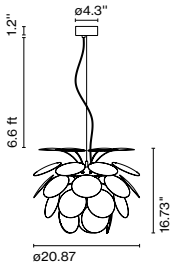

Discocó 53

Code	Finish
A620-005	White (RAL 9003)
A620-129	Matte Grey (RAL 7037)
A620-130	Matte Beige (RAL 1001)
A620-084	Black - Gold (RAL 9004 - Gold)

Materials
Discs: ABS
Sphere: Chromed metal
Canopy: Metal

Product type: Pendant
Light source: E26 LED TYPE A 11W
Weight: Net 6.17 lb – Gross 10.4 lb
Package: 42.5 x 10.2 x 10.6" - 10.4 lb – Vol - 2.82 ft³
Lamping not included