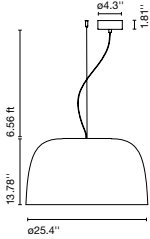

Djembé 65.35

Code	Finish	
A681-392	White (RAL 1013)	
A681-393	Grey (RAL 7022)	
A681-394	Red (RAL 3011)	
A681-395	Sky Blue (PANTONE 7542C)	

Materials
Shade: Bi-injected rotary moulded polyethylene (stone texture on the outer part and smooth satin white on the inner part of the fixture)
Diffuser: Aluminum

Dimmable: Yes
Integrated dimmer: No
Dimming protocols: Dual dimming driver
Phase cut (Triac) or 0-10V

Product type: Pendant
Light Source: LED SMD 700mA 22.4W 2700K CRI90 2933lm
Luminaire: Only 120 VAC TRIAC 26W 1845lm
120 - 277 VAC 0-10V 26W 1845lm
Weight: Net 13.4 lb – Gross 18.7 lb
Package: 25.6 x 25.6 x 16.5" – 18.7 lb Vol – 6.35 ft³
Product notes: 3000K available upon request
LED included