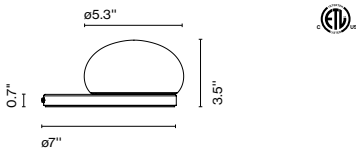

Materials
Base: Steel
Diffuser: Opal blown glass

Dimmable: Yes
Integrated dimmer: Yes
Dimming protocols: Analog, dimmed via glass movement.

Product type: Table
Light Source: LED SMD 24Vdc 6.5W 2700K CRI90 579lm
Luminaire: 120 VAC 8.7W 157lm
Weight: Net 0.9 lb – Gross 3.3 lb
Package: 9 x 7 x 5 " – 3.3 lb Vol – 0.18 ft³ (1u)
15 x 16.7 x 17.7 " – 11 lb Vol – 1 ft³ (4u)
Product note: Sold in multiples of 4.
LED included