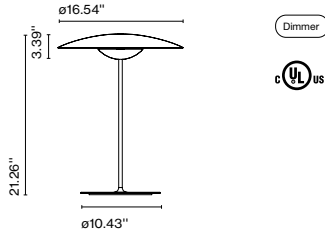

LED-Ginger M

Code	Finish
A662-085	● Oak-White
A662-086	● Wenge-White

Materials
Diffuser and base: Pressed wood or brushed aluminum
Dissipater: Aluminum
Stem: Aluminum

Integrated dimmer: Yes
Dimmer Type: Progressive from 0 to 100

Product type: Table
Light Source: LED SMD 700mA 16.28W 2700K CRI90 1873lm
Luminaire: 85 - 264 VAC 16.85W 698lm
Weight: Net 7.5 lb – Gross 12.3 lb
Package: 24 x 24 x 8.6" - 12.3 lb VOL - 2.8ft³
LED included

Cable length: 6.6 ft
Wire installation: Plug-in
Cord color: Black
Switch location: In-line