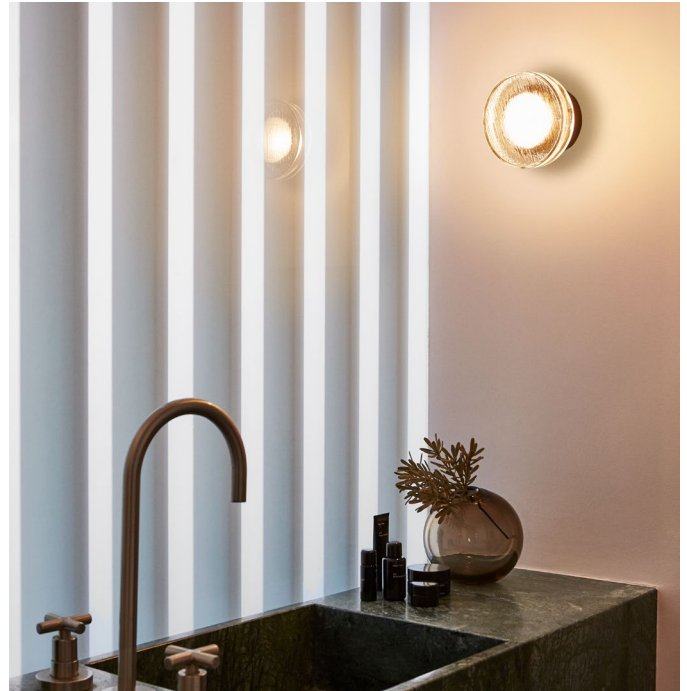

The Roc is a compact indoor and outdoor wall lamp with a pressed glass diffuser. Its undulating shade blurs and softens the light, creating a unique ambiance.

Roc tempts the senses. It looks like a bright block of ice, and its irregular, almost organic texture beckons to be touched.