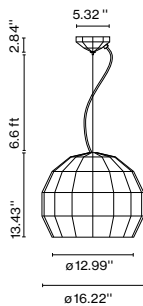

Materials

Shade: Ceramic with the inner part in brilliant white enamel or gold

Canopy: Ceramic

Cord: Fabric

Product type: Pendant

Light source: E26 LED TYPE A 11W

Weight: Net 13.2 lb – Gross 17.6 lb

Package: 23.2 x 23.6 x 23.2 " – 17.6 lb Vol – 7 ft³

Lamping not included

Cable length: 6.6 ft

Wire installation: Hardwired

Cord color: White whenever the inner or the outer part of the lamp is white. If not, it is black.

Canopy color: Same color as chosen shade