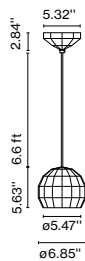

Product type: Pendant

Light source: G9 Bipin T4 60W

Weight: Net 2.9 lb – Gross 4.4 lb

Package: 17.7 x 9.8 x 10.6" – 4.4 lb Vol – 1.05 ft³

Lamping not included