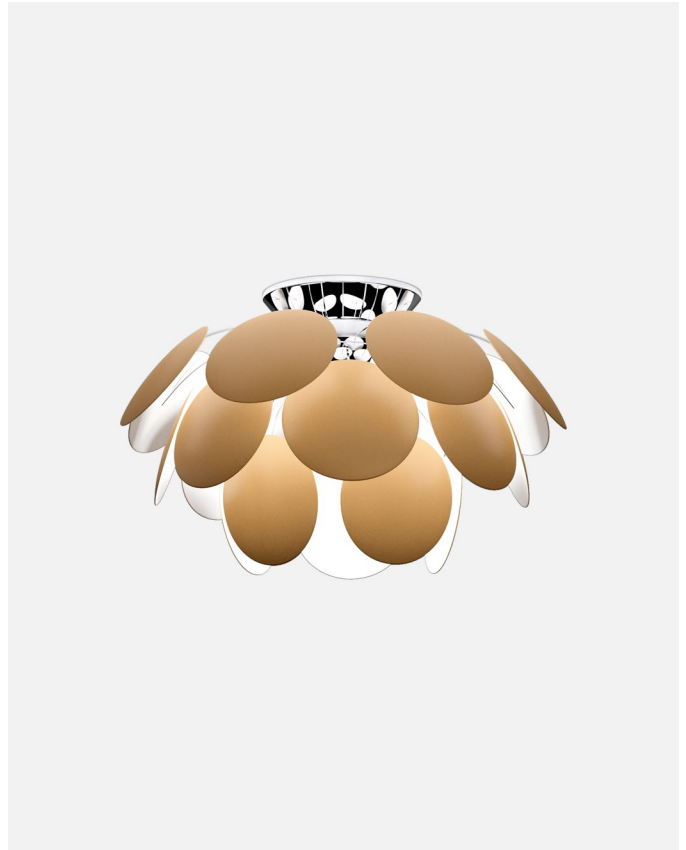

Discocó C53

Code	Finish
A620-065	White (RAL 9003)
A620-139	Matte Grey (RAL 7037)
A620-140	Matte Beige (RAL 1001)
A620-087	Black - Gold (RAL 9004 - Gold)

Materials
Discs: ABS
Semi-sphere: Chromed metal

Product type: Ceiling
Light source: E26 LED TYPE A 11W
Weight: Net 4.9 lb – Gross 8.1 lb
Package: 33.8 x 10.6 x 8.6 " - 8.1 lb – Vol - 1.76 ft³
Lamping not included

Wire installation: Hardwired