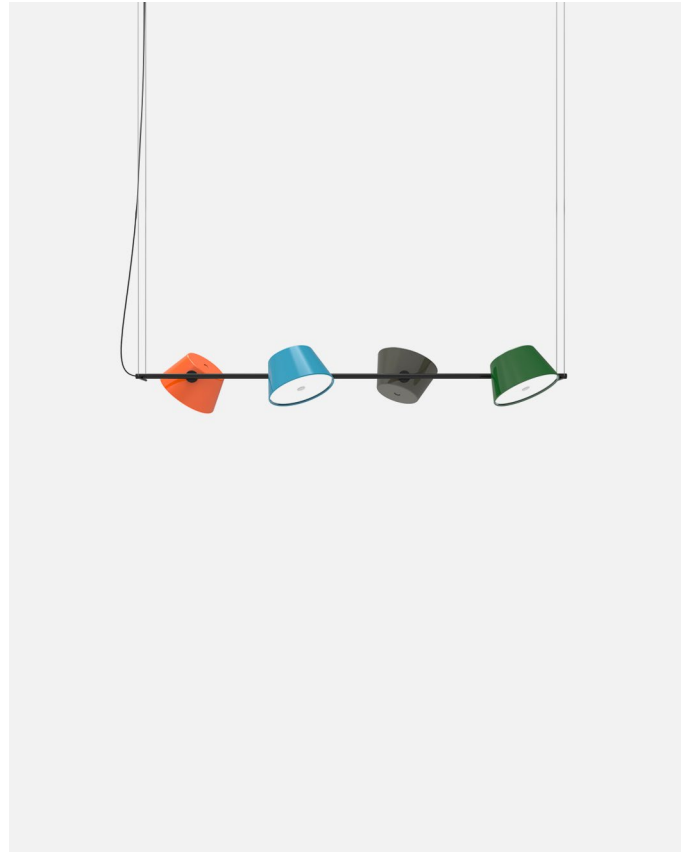

Tam Tam 4

Code	Finish	
Structure A633-026	● Black (RAL 9011)	➤
Shades		
A633-011 39	● Black (RAL 9011)	➤
A633-011 35	● Off-white (RAL 1013)	➤
A633-011 46	● Orange (RAL 2000)	➤
A633-011 47	● Brown Grey (RAL 7013)	➤
A633-011 45	● Green (RAL 6025)	➤
A633-011 37	● Sand (RAL 7032)	➤
A633-011 48	● Blue (RAL 5024)	➤

Materials
Shade: Aluminum
Diffuser: Opalescent methacrylate

Product type: Pendant
Light source: 4x E12 LED TYPE G16.5 5W
Weight: Net 5.3 lb – Gross 11.24 lb
Package: 65.7 x 7 x 7" – 9.7 lb Vol – 1.9 ft³
(4x) 9.4 x 9.4 x 6.7" – 2.2 lb Vol – 0.317 ft³
Product notes: Combine structure with 4 satellite shades.
Lamping not included

Cable length: 9.8 ft
Wire installation: Hardwired
Cord color: Black
Canopy color: Black

Tam Tam 6

Code	Finish	
Structure A633-027	● Black (RAL 9011)	➤
Shades		
A633-011 39	● Black (RAL 9011)	➤
A633-011 35	● Off-white (RAL 1013)	➤
A633-011 46	● Orange (RAL 2000)	➤
A633-011 47	● Brown Grey (RAL 7013)	➤
A633-011 45	● Green (RAL 6025)	➤
A633-011 37	● Sand (RAL 7032)	➤
A633-011 48	● Blue (RAL 5024)	➤

Materials
Shade: Aluminum
Diffuser: Opalescent methacrylate

Product type: Pendant
Light source: 6x E12 LED TYPE G16.5 5W
Weight: Net 6.6 lb – Gross 14.10 lb
Package: 65.7 x 7 x 7" – 9.7 lb Vol – 1.9 ft³
(6x) 9.4 x 9.4 x 6.7" – 2.2 lb Vol – 0.317 ft³
Product notes: Combine structure with 6 satellite shades.
Lamping not included

Cable length: 9.8 ft
Wire installation: Hardwired
Cord color: Black
Canopy color: Black