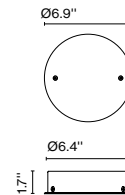

Wire installation: Hardwired
Canopy color: Black - Entry points: 3

Circular Canopy 50W

Code A693-015   Finish ● Black

Dimming
0-10V

Materials
Structure: Painted iron

Dimmable: Yes
Integrated dimmer: No
Dimming Protocols: 0-10V (120-277V)

Product type: Accessory
Luminaire: 120 - 277 VAC 0-10V 58W (max.)
Weight: Net 2.5 lb – Gross 3.08 lb
Package: 9 x 8.2 x 3.5" - 3.08 lb – Vol - 0.14 ft³
Product notes: Canopy for 24V luminaires.