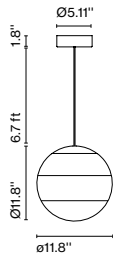

Dipping Light 30

Code	Finish	Dimming
A691-372	White	Triac
A691-373	Blue	Triac
A691-374	Green	Triac
A691-375	Amber	Triac
A691-376	Pink	Triac
A691-418	White	0-10V
A691-419	Blue	0-10V
A691-420	Green	0-10V
A691-421	Amber	0-10V
A691-422	Pink	0-10V

Materials
Diffuser: Brilliant white blown glass globe with layered paint
Cover: Polycarbonate
Canopy: Metal

Dimmable: Yes
Integrated dimmer: No
Dimming protocols: Phase cut (Triac)
0-10V

Product type: Pendant
Light Source: LED SMD 700mA 8.2W 2700K CRI90 913lm
Luminaire: 100 - 120 VAC TRIAC 14W 379lm
110 - 127 VAC 0-10V 14W 379lm
Weight: Net 5.2 lb – Gross 8 lb
Package: 16 x 15.7 x 16 " – 8 lb Vol – 2.47 ft³
LED included