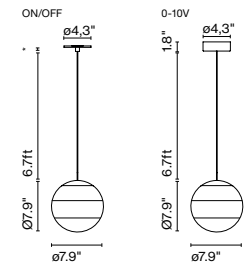

Dipping Light 20

Code	Finish	Dimming
A691-366	White	on/off
A691-367	Blue	on/off
A691-368	Green	on/off
A691-369	Amber	on/off
A691-370	Pink	on/off
A691-412	White	0-10V
A691-413	Blue	0-10V
A691-414	Green	0-10V
A691-415	Amber	0-10V
A691-416	Pink	0-10V

Materials
Diffuser: Brilliant white blown glass globe with layered paint
Cover: Polycarbonate
Canopy: Metal

Dimmable: Yes
Integrated dimmer: No
Dimming protocols: 0-10V

Product type: Pendant
Light Source: LED SMD 350mA 4.05W 2700K CRI90 463lm
Luminaire: 90 - 264 VAC 6W 231lm
110 - 127 VAC 0-10V 6W 231lm
Weight: Net 2.6 lb – Gross 3.7 lb
Package: 13 x 10.2 x 10.2" – 3.7 lb Vol – 0.7 ft³
LED included