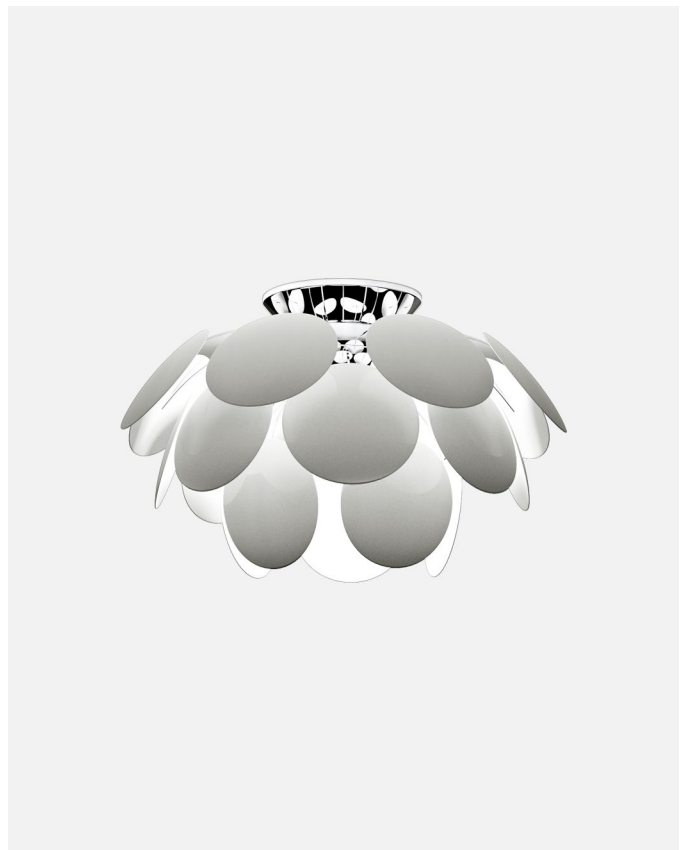

Discocó C68

Code	Finish
A620-147	White (RAL 9003)
A620-141	Matte Grey (RAL 7037)
A620-142	Matte Beige (RAL 1001)
A620-146	Black - Gold (RAL 9004 - Gold)

Materials
Discs: ABS
Semi-sphere: Chromed metal

Product type: Ceiling
Light source: 3x E26 LED TYPE A 11W
Weight: Net 8.8 lb – Gross 15.4 lb
Package: 42.9 x 13 x 10.6 " - 15.4 lb – Vol - 3.42 ft³
Lamping not included

Wire installation: Hardwired