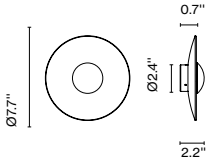

LED-Ginger 20C IP65

Code	Finish
A662-650-31	● Rust Brown
A662-650-39	● Black-White (RAL 9005-9010)

Materials	Dimmable: Yes
Diffuser: Aluminum	Integrated dimmer: No
Dissipater: Aluminum	Dimming protocols: 0-10V

Product type: Wall / Ceiling
Light source: LED SMD 24Vdc 5W 2700K CRI90 495lm
Luminaire: (Power supply not included) 161lm - Black-White
(Power supply not included) 29lm - Rust brown
Weight: Net 1.1 lb – Gross 1.5 lb
Package: 9.4 x 8.3 x 3.9 " – 1.5 lb Vol – 0.4 ft³
Product notes: 24V remote power supply to be ordered separately, see pg 90.
LED included

Dimmable

ADA

Suitable for wet locations