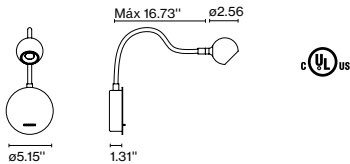

Wire installation: Hardwired
Switch location: Canopy
Canopy color: Black

Piola, Christophe Mathieu

The Piola collection is about imitating this fluidity of infinite movement, in search of a balance between the diffusion of light and the creation of shadows. The fixture's spiraling form breaks with the monotony of cleanly ordered lines, offering a different