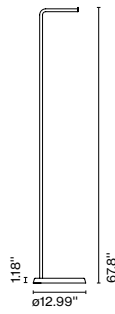

Product type: Accessory

Weight: Net 14.8 lb – Gross 17.2 lb

Package: 9.8 x 2 x 70.5" - 4.4 lb - Vol - 0.77 ft³
14.5 x 14.5 x 2 cm - 9.9 lb - Vol - 0.21 ft³

Santorini Indoor

Code A654-054
A654-055
A654-056
A654-057
Finish ● Light green (PANTONE 5517U)
● Sand (RAL 1001)
● Off-white (RAL 1013)
● Pale pink (PANTONE 939C)