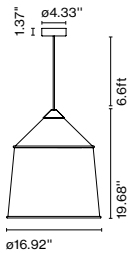

Cable length: 6.6 ft
Wire installation: Hardwired
Cord color: Black
Canopy color: Black

Jaima 54 E26

Code Finish
A683-051 ● Beige
A683-052 ● Grey

Materials

Shade: Textilene, inner part in white

Product type: Pendant