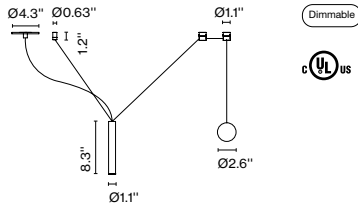

Milana Counterweight

Code
A699-116
A699-117

Finish
● Off-white (RAL 1013)
● Black (RAL 9005)

Materials
Shade: Aluminum
Diffuser: Polycarbonate

Dimmable: Yes
Integrated dimmer: No
Dimming protocols: Phase cut (Triac)

Product type: Pendant
Light Source: LED SMD 700mA 8.6W 2700K CRI90 372lm
Luminaire: 100 - 120 VAC TRIAC 11W 340lm
Weight: Net 2.2 lb – Gross 2.86 lb
Package: 4.7 x 4.7 x 2.9" – 1.3 lb Vol – 0.04 ft³
8.8 x 2.7 x 1.6" – 0.7 lb Vol – 0.02 ft³
17.8 x 4.7 x 3.1" – 0.88 lb Vol – 0.2 ft³
LED included

Cable length: 9.8 ft
Wire installation: Hardwired
Cord color: Black
Canopy color: Black