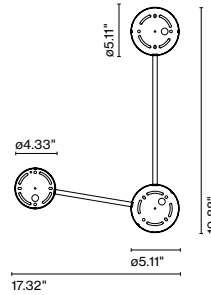

Accessory C3 LED-Ginger 32/42/60

Code A662-216
Finish ● Black (RAL 9005)

Materials
Structure: Painted iron

Product type: Accessory
Weight: Net 5.9 lb – Gross 6.6 lb
Package: When ordered, this item is shipped coupled with the Ginger 60C.
Product notes: Must be specified together with Ginger 32C + 42C + 60C. See pg 78, 79, 80.