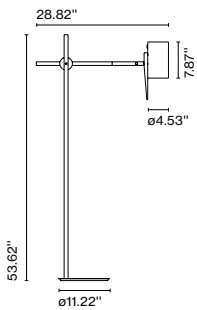

Scantling P73

Code A626-009   Finish ● White (RAL 9001)

Materials
Stem: Iron
Base: Iron
Arm: Oak
Shade: Aluminum

Product type: Floor
Light source: E26 LED TYPE A 11W
Weight: Net 16.5 lb – Gross 23.5 lb
Package: 18.1 x 57.7 x 6.7" – 12.2 lb Vol – 4.04 ft³
          11.8 x 11.8 x 8.6" – 12.2 lb Vol – 0.69 ft³
Lamping not included

Cable length: 6.6 ft
Wire installation: Plug-in
Cord color: Black fabric electrical cord
Switch location: Shade