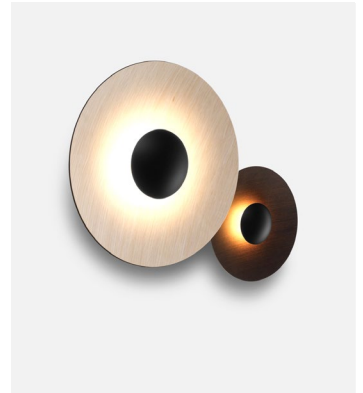

Dimmable

Accessory C2 LED-Ginger 42/60

Code A662-273
Finish ● Black (RAL 9005)

Materials
Structure: Painted iron

Product type: Accessory
Weight: Net 3.9 lb – Gross 4.8 lb
Package: When ordered, this item is shipped coupled with the Ginger 60C.
Product notes: Product notes: Must be specified together with Ginger 42C + 60C.
See pg 79, 80.