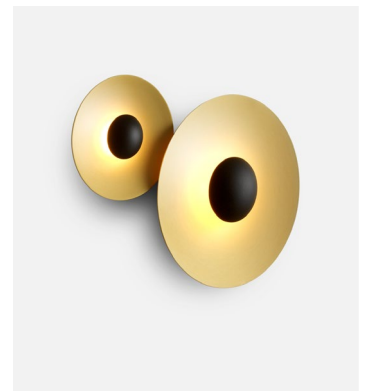

Accessory C3 20/32/42

Code	Finish
Structure A662-539	● Black
Shades 20	
A662-519	● Oak-White
A662-520	● Wenge-White
A662-521	● Oak-Oak
A662-522	● Wenge-Wenge
A662-523	● Brushed brass-Brushed brass
A662-524	● Black-White
A662-582-36-27K	● Mauve (RAL 010 70 10)
A662-582-37-27K	● Sand (RAL 050 85 10)
A662-582-38-27K	● Stone Grey (RAL 000 65 00)

Shades 32	
A662-525	● Oak-White
A662-526	● Wenge-White
A662-527	● Oak-Oak
A662-528	● Wenge-Wenge
A662-529	● Brushed brass-Brushed brass
A662-530	● Black-White
A662-583-36-27K	● Mauve (RAL 010 70 10)
A662-583-37-27K	● Sand (RAL 050 85 10)
A662-583-38-27K	● Stone Grey (RAL 000 65 00)

Shades 42	
A662-532	● Oak-White
A662-533	● Wenge-White
A662-534	● Oak-Oak
A662-535	● Wenge-Wenge
A662-536	● Brushed brass-Brushed brass
A662-537	● Black-White
A662-584-36-27K	● Mauve (RAL 010 70 10)
A662-584-37-27K	● Sand (RAL 050 85 10)
A662-584-38-27K	● Stone Grey (RAL 000 65 00)

Materials	Dimmable: Yes
Canopy: Metal	Integrated dimmer: No
	Dimming protocols: Dual dimming driver
	Phase cut (Triac) or 0-10V

Product type: Wall / Ceiling
Luminaire: Only 120 VAC TRIAC 30W (max.)
120 - 277 VAC 0-10V 30W (max.)

Weight: Net 17.2 lb – Gross 22 lb
Package: 9.1 x 8.3 x 3.9" - 2.2lb VOL - 0.35 ft³
22.4 x 20.8 x 6.7" - 7.7lb VOL - 1.8 ft³
22.4 x 20.8 x 6.7" - 6.6lb VOL - 1.8 ft³
20.9 x 20.9 x 4.7" - 5.5lb VOL - 1.1 ft³

Product notes: Must be specified together with Ginger 20C + 32C + 42C. See pg 77, 78, 79.

LED included

Canopy color: Black
Wire installation: Hardwired

Accessory C2 LED-Ginger 32/42

Code	Finish
A662-215	● Black (RAL 9005)

Materials
Structure: Painted iron