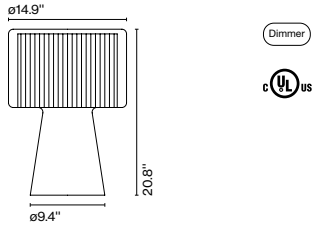

Mercer

Code
A89-006
A89-078

Finish
● Pleated white cotton
● Pearl white

Materials
Shade: Textile
Structure: Blown glass
Diffuser: Opal disc

Integrated dimmer: Yes
Dimmer Type: Progressive in-line dimmer

Product type: Table
Light source: E26 TYPE A21 100W
Weight: Net 11 lb – Gross 15.4 lb
Package: 26 x 19.2 x 19.2" – 17.6 lb Vol – 5.579 ft³
Lamping not included