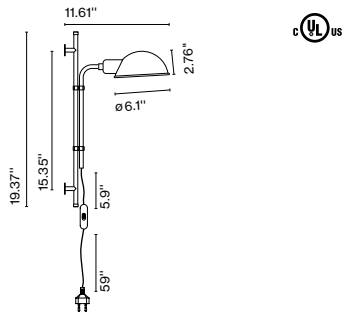

Materials

Stem: Iron

Shade: Aluminum

Product type: Wall

Light source: E12 LED TYPE G16.5 5W

Weight: Net 1.8 lb – Gross 3.31 lb

Package: 18.1 x 13.4 x 4.3" - 3.31 lb Vol - 0.6ft³

Lamping not included