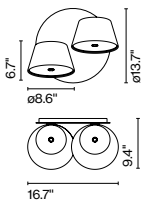

Tam Tam A2

Code	Finish	
Base A633-114 35	● Off-white (RAL 1013)	↗
Shade A633-011 39	● Black (RAL 9011)	↗
A633-011 35	● Off-white (RAL 1013)	↗
A633-011 46	● Orange (RAL 2000)	↗
A633-011 47	● Brown Grey (RAL 7013)	↗
A633-011 45	● Green (RAL 6025)	↗
A633-011 37	● Sand (RAL 7032)	↗
A633-011 48	● Blue (RAL 5024)	↗

Materials
Shade: Aluminum
Diffuser: Opalescent methacrylate
Plate: Metal

Product type: Wall
Light source: 2x E12 LED TYPE G16.5 5W
Weight: Net 3.3 lb – Gross 5.1 lb
Package: 12.2 x 12.2 x 5.1" – 2.9 lb Vol – 0.1 ft³
(2x) 9.4 x 9.4 x 6.7" – 2.2 lb – 0.317 ft³
Product notes: Combine base with 2 satellite shades
Lamping not included