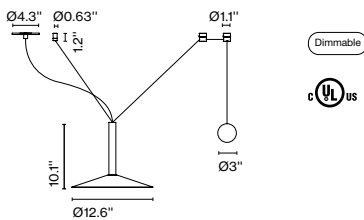

Milana 32 Counterweight

Code
A699-121
A699-122

Finish
● Off-white (RAL 1013)
● Black (RAL 9005)

Materials
Shade: Aluminum
Diffuser: Polycarbonate

Dimmable: Yes
Integrated dimmer: No
Dimming protocols: Phase cut (Triac)

Product type: Pendant
Light Source: LED SMD 700mA 8.6W 2700K CRI90 372lm
Luminaire: 100 - 120 VAC TRIAC 11W 340lm
Weight: Net 3.52 lb – Gross 5.3 lb
Package: 4.7 x 4.7 x 2.9" – 1.3 lb Vol – 0.04 ft³
8.8 x 2.7 x 1.6" – 0.7 lb Vol – 0.02 ft³
14.3 x 14.3 x 2.8" – 1.8 lb Vol – 0.98 ft³
7.8 x 4.7 x 3.1" – 0.88 lb Vol – 0.2 ft³
LED included

Cable length: 9.8 ft
Wire installation: Hardwired
Cord color: Black
Canopy color: Black