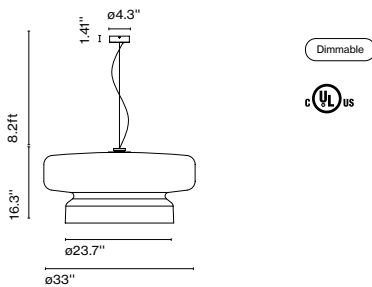

Bohemia 84

Code	Finish	
A698-010	● Green	
A698-011	● Violet	
A698-012	● Amber	

Materials: Shade: Rotomoulded Polycarbonate
Diffuser: Opal methacrylate

Dimmable: Yes
Integrated dimmer: No
Dimming protocols: Dual dimming driver
Phase cut (Triac) or 0-10V

Product type: Pendant
Light Source: LED SMD 700mA 22.4W 2700K CRI90 2933lm
Luminaire: 120 VAC TRIAC 26W 1619lm
120 - 277 VAC 0-10V 26W 1619lm
Weight: Net 28 lb – Gross 44 lb
Package: 37 x 37 x 20 " – 44 lb Vol – 17.6 ft³
LED included

Cable length: 8.2 ft
Wire installation: Hardwired
Cord color: Black
Canopy color: Black