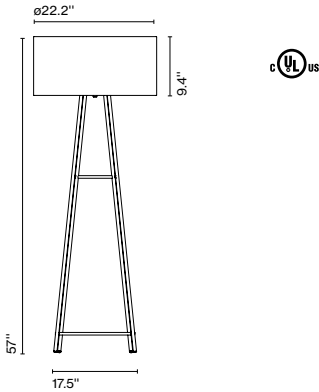

Materials
Base: Steel
Diffuser: Opal blown glass

Dimmable: Yes
Integrated dimmer: Yes
Dimming protocols: Analog, dimmed via glass movement.

Product type: Table
Light Source: LED SMD 24Vdc 6.5W 2700K CRI90 579lm
Luminaire: 120 VAC 8.7W 157lm
Weight: Net 0.9 lb – Gross 3.3 lb
Package: 9 x 7 x 5 " – 3.3 lb Vol – 0.18 ft³ (1u)
15 x 16.7 x 17.7 " – 11 lb Vol – 1 ft³ (4u)
Product note: Sold in multiples of 4.
LED included

Product type: Floor
Light source: E26 LED TYPE A 11W
Weight: Net 12.8 lb – Gross 20.5 lb
Package: 23.6 x 23.6 x 11.8 " - 9.9 lb – Vol - 3.8 ft³
19.7 x 5 x 52 " - 12 lb – Vol - 3.18 ft³
Lamping not included