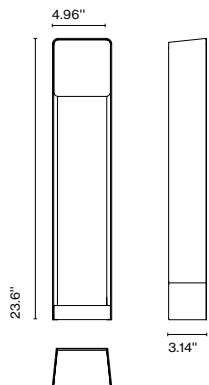

Lab B 60

Code	Finish
A646-180	● White (RAL 7024-9003)
A646-181	● Brown (RAL 7024-8019)
A646-182	● Rust brown
A646-183	● Dark iroko

Materials Dimmable: No
Structure: Aluminum
Lids: Metal, wood

Product type: Bollard
Light Source: LED SMD 700mA 4W 2700K CRI80 320lm
Luminaire: 100-277 VAC 6.2W
Weight: Net 5.51 lb – Gross 7.71 lb
Package: 7.08 x 5.11 x 27.6" – 7.71 lb Vol – 0.70 ft³

Suitable for wet locations

Under approval process. For latest certification status check the spec sheet.

Wire installation: Hardwired