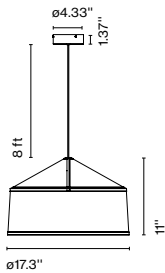

Materials

Shade: Bi-injected rotary moulded polyethylene

Product type: Pendant

Light source: E26 Globe (Ø95) 12W

Weight: Net 6.6 lb – Gross 8.6 lb

Package: 20.4 x 20.42 x 14.6" – 8.6 lb Vol – 3.53 ft³

Lamping not included