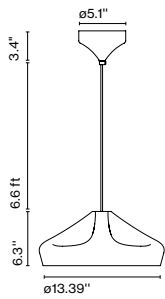

Pleat Box 36 LED

Code	Finish
A636-260	● White - White
A636-261	● White - Gold
A636-262	● Grey - White
A636-263	● Grey - Gold
A636-264	● Terracotta - White
A636-265	● Terracotta - Gold
A636-266	● Black - White
A636-267	● Black - Gold

Materials
Shade: Ceramic with the inner part in brilliant white enamel or gold
Canopy: Ceramic
Cord: Fabric

Dimmable: Yes
Integrated dimmer: No
Dimming protocols: Phase cut (Triac)

Product type: Pendant
Light Source: LED SMD 700mA 8.2W 2700K CRI90 913lm
Luminaire: 100 - 120 VAC TRIAC 14W 233lm
Weight: Net 7 lb – Gross 9.5 lb
Package: 19.3 x 19.3 x 11.4" – 9.5 lb Vol – 2.47 ft³
LED included