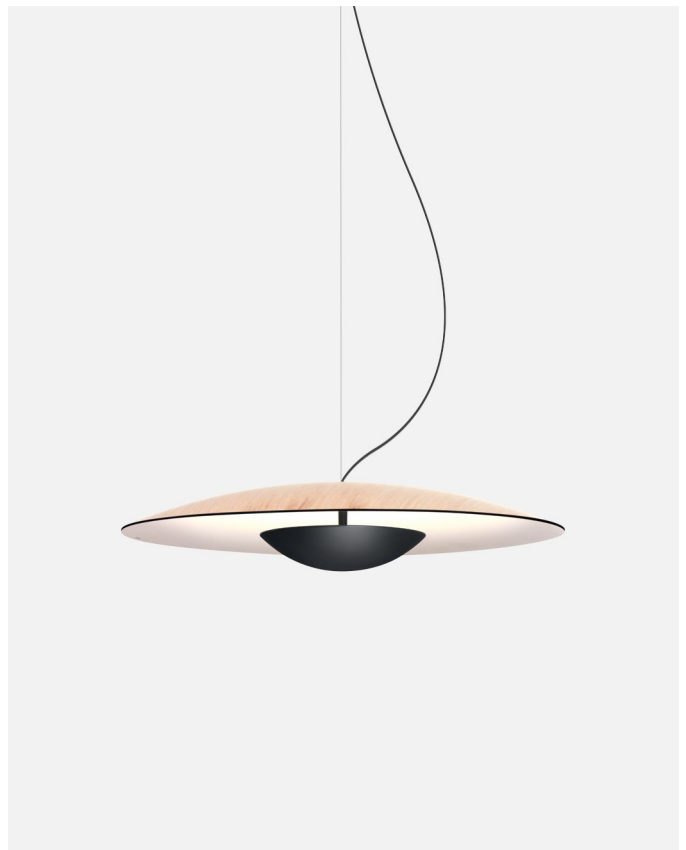

Dimmable

Cable length: 6.6 ft
Wire installation: Hardwired
Cord color: Black
Canopy color: Black