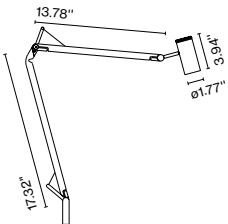

Polo

Code
A642-011

Finish
● Black (RAL 9005)

Materials
Diffuser: Aluminum
Body: Aluminum

Dimmable: No

Product type: Table
Light Source: LED SMD 350mA 6.3W 3000K CRI80 532.4lm
Luminaire: 100 - 240 VAC 9W 441lm
Weight: Net 1.55 lb – Gross 4 lb
Package: 20.8 x 14 x 4.3" – 4.4 lb Vol – 0.67 ft³
Product notes: Reflector with 80° degree aperture.
Must be combined with base or floor base.
LED included

Cable length: 7.25 ft
Wire installation: Plug-in
Cord color: Black
Switch location: Built-in the shade