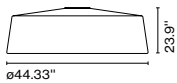

Soho C 112 LED

Code	Finish	
A631-374	● White	
A631-375	● Stone grey	
A631-376	● Black	

Materials
Shade: Rotary moulded polyethylene
Diffuser: Methacrylate opal

Dimmable: Yes
Integrated dimmer: No
Dimming protocols: 0-10V

Product type: Ceiling
Light Source: LED SMD 700mA 79.2W 2700K CRI80 1848lm
Luminaire: 120 - 277 VAC 0-10V 95W 1051lm
Weight: Net 54.7 lb – Gross 59.5 lb
Package: 45.3 x 45.3 x 15.7" – 59.5 lb Vol – 18.68 ft³
Product notes: 3000K available upon request
LED included

Dimmable

Suitable for damp locations