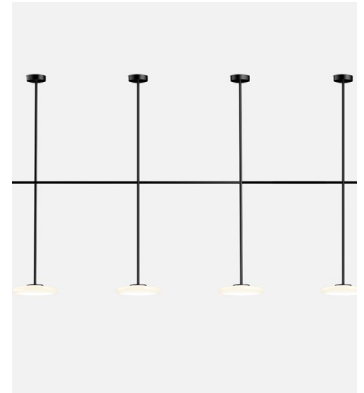

Ihana Customized configuration

Code	Description	Dimming	CCT
Glass (A)			
A709-020-51-27K	● Opal	Triac	27K
A709-121-51-22/30K	● Opal	Triac	DTW 22K-30K

Product notes: Maximum 14 units. LED included

Code	Description	Dimming
Start + End set (B)		
A709-154-39	● Start+End 80 cm	Triac - DTW
A709-122-39	● Start+End 100 cm	Triac - DTW
A709-124-39	● Start+End 150 cm	Triac - DTW
A709-126-39	● Start+End 200 cm	Triac - DTW