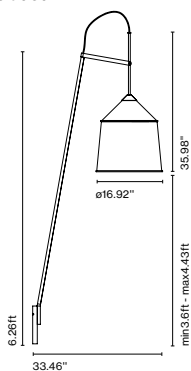

Jaima P207 + Shade 43

Code	Finish
Structure E26	
A683-070	● Black (RAL 9005)
Structure LED IP65	
A683-071	● Black (RAL 9005)

Shade 43	Finish
A683-029	● Beige
A683-030	● Grey

Materials
Shade: Textilene, inner part in white
Structure: Stainless steel
Extensible stem: Carbon fiber

Dimmable: Yes
Integrated dimmer: No

Product type: Floor
Light Source: E26 LED Globe (ø120) 22W
Light Source: LED COB 120 VAC 15W 2700K CRI90 1022lm
Luminaire: 120VAC TRIAC 15W 528lm
Weight: Net 9 lb – Gross 22.7 lb
Package: 85.4 x 18.9 x 9" – 178.7 lb Vol – 8.47 ft³
17.7 x 17.7 x 15.35" – 5.51 lb Vol – 2.83 ft³
LED included

Suitable for wet locations

Product notes: a floor base 49 or a fixed stem needs to be purchased. See page 104.

Cable length: 9.2 ft
Wire installation: Plug-in
Cord color: Black