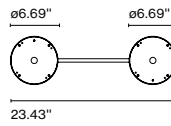

Accessory C2 Djembé 42

Code A681-424   Finish ● Black (RAL 9005)