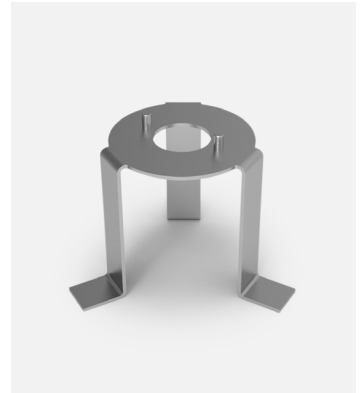

Ground fixation plate

Code A662-556   Finish ● Stainless steel

Materials
Structure: Stainless steel 316 L

Product type: Accessory for LED-Ginger Bollards.
Weight: Net 0.7 lb – Gross 0.9 lb
Package: 5.9 x 5.9 x 5.1" - 0.9 lb – Vol - 0.1 ft³