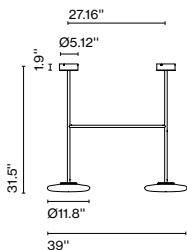

Ihana x2 80

Code	Finish	Dimming	CCT
A709-157-39-27K	● Opal	Triac	27K
A709-158-39-22/30K	● Opal	Triac	DTW 22K-30K

Materials
Structure: Steel
Shade: Opal blown glass

Dimmable: Yes
Integrated dimmer: No
Dimming protocols: Phase cut (Triac)
Dim to warm from 2200K to 3000K (Triac)

Product type: Pendant / Ceiling
Light source: LED SMD 700mA 16W 2700K CRI90 1826lm
Luminaire: 100 - 120 VAC TRIAC 28W 994lm
Light source DTW: LED SMD 700mA 16W 2200-3000K CRI90
Luminaire DTW: 100 - 120 VAC TRIAC 28W
Weight: Net 9.9 lb – Gross 14.8 lb
Package: (2x) 8.3 x 16.5 x 16.5 " – 6.61 lb Vol – 1.41 ft³
9.5 x 5.5 x 45 " – 8.15 lb Vol – 1.41 ft³
Product notes: 0-10V upon request
LED included