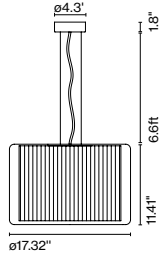

Cable length: 6.6 ft
Wire installation: Hardwired
Cord color: Black
Canopy color: White

Mercer A

Code	Finish
A89-065	● Pleated white cotton
A89-084	● Pearl white

Materials
Shade: Textile
Structure: Blown glass
Wall bracket: Chromed iron