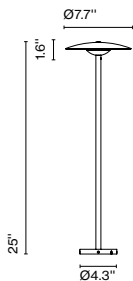

LED-Ginger B 20/63

Code   Finish
A662-543-31   ● Rust Brown-White
A662-543-39   ● Black-White (RAL 9005-9010)

Materials   Dimmable: Yes
Diffuser: Aluminum   Integrated dimmer: No
Structure: Aluminum   Dimming protocols: 0-10V

Product type: Bollard
Light source: LED SMD 24Vdc 5W 2700K CRI90 495lm
Luminaire: (Power supply not included) 161lm
Weight: Net 1.9 lb – Gross 3 lb
Package: 9.8 x 9 x 4.7" – 1.5 lb Vol – 0.24 ft³
          5.9 x 5.1 x 26.2" – 1.5 lb Vol – 0.35 ft³
Product notes: 24V remote power supply to be ordered separately, see pg 90.
LED included

Dimmable

Suitable for wet locations

Cable length: 7.9 ft
Canopy color: Black