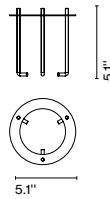

Spare parts

Code	Product	Finish	Spare part
R628-002	Plaff-on! 16 IP65	-	Glass
R628-010	Plaff-on! 33 IP54	-	Glass
R628-011	Plaff-on! 50 IP54	-	Glass