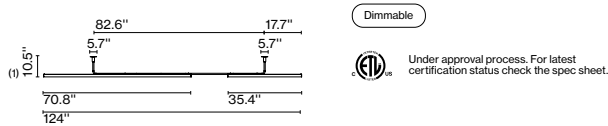

Ambrosia 315

Code	Finish	CCT
A704-104-15-22K	● Matt Gold	22K
A704-104-15-27K	● Matt Gold	27K
A704-104-15-30K	● Matt Gold	30K
A704-104-16-22K	● Black	22K
A704-104-16-27K	● Black	27K
A704-104-16-30K	● Black	30K

Materials
Structure: Aluminum
Diffuser: Methacrylate
Canopy: Aluminum / Steel

Dimmable: Yes
Integrated dimmer: No
Dimming protocols: See power options supply on pg 11.

Product type: Pendant / Ceiling

Light source Ambrosia 22K: LED SMD 24Vdc 43.2W 2200K CRI80 4761lm
Luminaire Ambrosia 22K: (Power supply not included) 4220lm

Light source Ambrosia 27K: LED SMD 24Vdc 43.2W 2700K CRI90 4563lm
Luminaire Ambrosia 27K: (Power supply not included) 4235lm

Light source Ambrosia 30K: LED SMD 24Vdc 43.2W 3000K CRI90 5076lm
Luminaire Ambrosia 30K: (Power supply not included) 4314lm

Weight: Net 11.2 lb – Gross 12.9 lb

Package: 11.4 x 3.9 x 88.6" - 7.7 lb - Vol - 2.3 ft³

3.1 x 3.1 x 38.5" - 1.7 lb - Vol - 0.2 ft³

3.1 x 3.1 x 74" - 3.5 lb - Vol - 0.4 ft³

Product notes: 24V remote power supply to be ordered separately.
Canopy not included. Supplied with 12.1 ft wire.

LED included