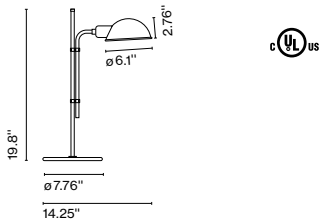

Funiculí S

Code	Finish
A641-030	● Moss grey (RAL 7003)
A641-031	● Off-white (RAL 9001)
A641-032	● Black (RAL 9005)
A641-488	● Green (RAL 110 40 30)
A641-489	● Terracotta (RAL 050 40 50)
A641-490	● Mustard (RAL 075 60 70)

Materials
Base: Iron wapped with black rubber
Stem: Iron
Shade: Aluminum

Product type: Table
Light source: E12 LED 5W
Weight: Net 4 lb – Gross 6 lb
Package: 18.5 x 13.4 x 4.3" – 6 lb Vol – 0.6 ft³
Lamping not included

Cable length: 6.6 ft
Wire installation: Plug-in
Cord color: Black
Switch location: In-line