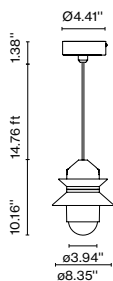

Santorini with Canopy IP65

Code A654-039   Finish ● White (RAL 9003)
A654-040   ● Grey (RAL 7039)
A654-041   ● Mustard (RAL 1032)

Materials
Structure: Polycarbonate
Shade: Blown pressed glass

Product type: Pendant
Light source: E26 TYPE A19 8W
Weight: Net 3.1 lb – Gross 4.9 lb
Package: 20.47" x 12.99" x 9.84" - 4.41lb VOL - 1.48ft³
6.2" x 4.7" x 4.7" - 0.66lb VOL - 0.07ft³
Lamping not included

Suitable for wet locations