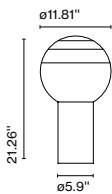

Dipping Light M

Code	Finish
A691-019	White - Brushed Brass
A691-318	White - Graphite
A691-020	Blue - Brushed Brass
A691-319	Blue - Graphite
A691-021	Green - Brushed Brass
A691-320	Green - Graphite
A691-022	Amber - Brushed Brass
A691-321	Amber - Graphite
A691-023	Pink - Brushed Brass
A691-322	Pink - Graphite

Materials
Body: Metal
Diffuser: Brilliant white blown glass globe with layered paint

Dimmable: Yes
Integrated dimmer: Yes
Dimming protocols: Progressive dimmer from 0 to 100

Product type: Table
Light Source: LED SMD 700mA 8.6W 2700K CRI90 765lm
Luminaire: 85 - 264 VAC 11W 312lm
Weight: Net 7.3 lb – Gross 11.7 lb
Package: 13.4 x 10.2 x 10.2" – 6.39 lb Vol – 0.078 ft³
16.1 x 16.1 x 16.1" – 5.29 lb Vol – 2.4 ft³
LED included

Cable length: 5.75 ft
Wire installation: Plug-in
Cord color: Black
Switch location: In-line