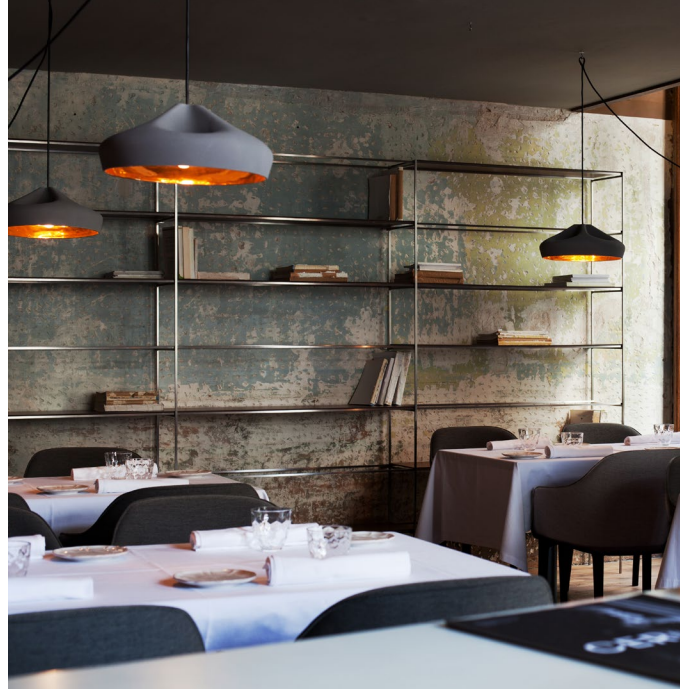

The idea behind the Pleat Box is a sophisticated combination between a digitally designed crease in a piece of cloth and a silhouette that is applied to a ceramic base. The alchemy of the craft process leaves unpredictable traces, small marks in the

metal glaze, tiny cracks in the polish... little flaws that mark the unique personality of every lamp.

Pleat Box 13

Code	Finish
A636-025	● White - White
A636-026	● White - Gold
A636-027	● Grey - White
A636-028	● Grey - Gold
A636-029	● Terracotta - White
A636-030	● Terracotta - Gold
A636-105	● Black - White
A636-106	● Black - Gold

Materials
Shade: Ceramic with the inner part in brilliant white enamel or gold
Canopy: Ceramic

Product type: Pendant
Light source: E26 LED TYPE A 11
Weight: Net 3.1 lb – Gross 4.4 lb
Package: 9.4 x 9.4 x 20.8" – 4.4 lb Vol – 1.06 ft³
Lamping not included