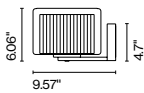

Mercer A

Code	Finish
A89-065	● Pleated white cotton
A89-084	● Pearl white

Materials
Shade: Textile
Structure: Blown glass
Wall bracket: Chromed iron

Product type: Wall
Light source: E12 LED candle 5W
Weight: Net 3 lb – Gross 4.4 lb
Package: 12.6 x 13 x 11" – 3.3 lb Vol – 1.06 ft³
Lamping not included