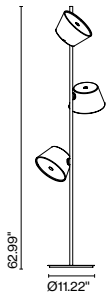

Tam Tam P3

Code	Finish	
Stem		
A633-029	● Black (RAL 9011)	➤
Shade		
A633-011 39	● Black (RAL 9011)	➤
A633-011 35	● Off-white (RAL 1013)	➤
A633-011 46	● Orange (RAL 2000)	➤
A633-011 47	● Brown Grey (RAL 7013)	➤
A633-011 45	● Green (RAL 6025)	➤
A633-011 37	● Sand (RAL 7032)	➤
A633-011 48	● Blue (RAL 5024)	➤

Materials
Shade: Aluminum
Diffuser: Opalescent methacrylate
Structure: Metal

Product type: Floor
Light source: 3x E12 LED TYPE G16.5 5W
Weight: Net 15.4 lb – Gross 22.04 lb
Package: 66.14 x 7 x 7" – 8.3 lb Vol – 0.28 ft³
13 x 13 x 1.18" – 6.6 lb Vol – 0.1 ft³
(3x) 9.4 x 9.4 x 6.7" – 2.2 lb Vol – 0.317 ft³

Product notes: Combine stem with 3 satellite shades.
Lamping not included