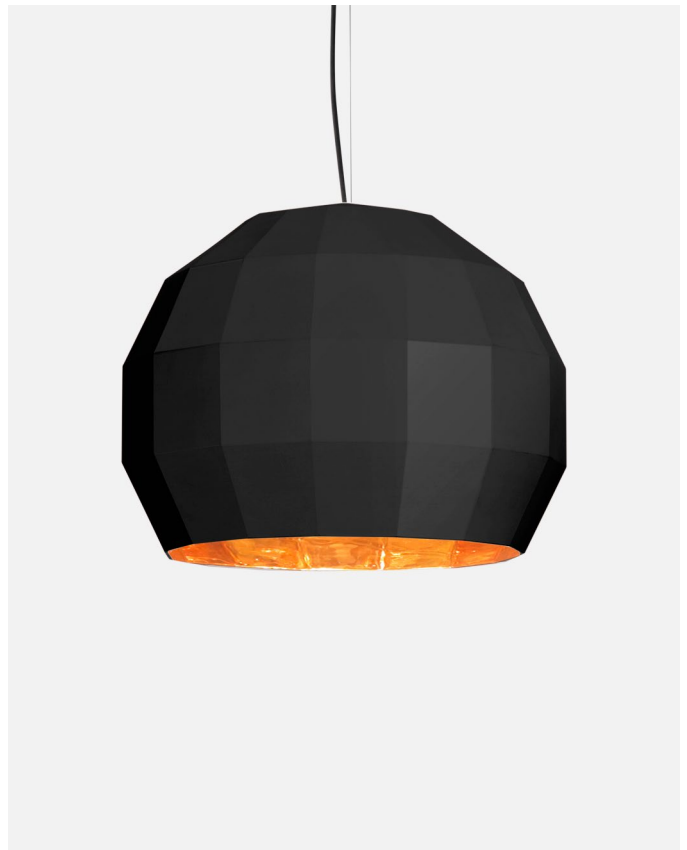

Materials

Shade: Ceramic with the inner part in brilliant white enamel or gold

Canopy: Ceramic

Cord: Fabric

Product type: Pendant

Light source: E26 LED TYPE A 11W

Weight: Net 13.2 lb – Gross 17.6 lb

Package: 23.2 x 23.6 x 23.2 " – 17.6 lb Vol – 7 ft³

Lamping not included

Cable length: 6.6 ft

Wire installation: Hardwired

Cord color: White whenever the inner or the outer part of the lamp is white. If not, it is black.

Canopy color: Same color as chosen shade