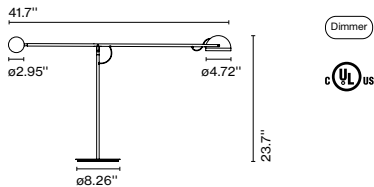

Copérnica M

Code	Finish
A686-046	● Graphite-Golden-Black
A686-047	● Graphite-Satin Nickel-Black
A686-048	● Graphite-Red-Black

Materials	Dimmable: Yes
Structure: Satin nickel or graphite	Integrated dimmer: Yes
Base: Steel	Dimming protocols: 3 positions dimmer
Counterweight: Steel	
Diffuser: Aluminum	

Product type: Table
Light Source: LED SMD 24Vdc 4.7W 2700K CRI90 491lm
Luminaire: 85 - 264 VAC 7W 416lm
Weight: Net 7.7 lb – Gross 13.4 lb
Package: 44.4 x 9.8 x 6.7" – 6.83 lb Vol – 1.68 ft³
14.2 x 14.2 x 1.18" – 6.6 lb Vol – 0.14 ft³
LED included

Cable length: 6.6 ft
Wire installation: Plug-in
Cord color: Black
Switch location: Underside of shade.