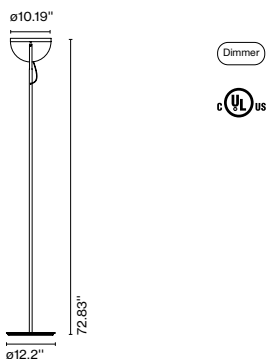

Copérnica P190

Code	Finish
A686-056	● Graphite-Black

Materials	Dimmable: Yes
Structure: Satin nickel or graphite	Integrated dimmer: Yes
Base: Steel	Dimming protocols: Progressive dimmer from 0 to 100
Diffuser: Aluminum	

Product type: Floor
Light Source: LED SMD 1050mA 40W 2700K CRI90 5108lm
Luminaire: 220 - 240 VAC 29W 2302lm
Weight: Net 16.8 lb – Gross 29.5 lb
Package: 80 x 10.2 x 13" – 9.7 lb Vol – 6.14 ft³
14 x 14 x 1.18" – 19.8 lb Vol – 0.14 ft³

LED included

Cable length: 6.6 ft
Wire installation: Plug-in
Cord color: Black
Switch location: In-line