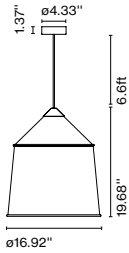

Jaima 43 IP65

Code
A683-059
A683-060

Finish
● Beige
● Grey

Materials
Shade: Textilene, inner part in white

Dimmable: Yes
Integrated dimmer: No
Dimming protocols: Phase cut (Triac)

Product type: Pendant
Light Source: LED COB 120 VAC 15W 2700K CRI90 1022lm
Luminaire: 120 VAC TRIAC 15W 528lm
Weight: Net 4 lb – Gross 8.1lb
Package: 17.3 x 17.7 x 15.4 " – 11 lb Vol – 2.8 ft³
LED included

Dimmable

Suitable for
wet locations

Cable length: 6.6 ft
Wire installation: Hardwired
Cord color: Black
Canopy color: Black