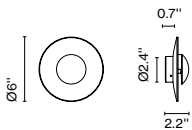

LED-Ginger 15C IP65

Code A662-649-31
A662-649-39

Finish
● Rust Brown
● Black-White (RAL 9005-9010)

Materials
Diffuser: Aluminum
Dissipater: Aluminum
Structure: Stainless steel

Dimmable: Yes
Integrated dimmer: No
Dimming protocols: 0-10V

Product type: Wall / Ceiling
Light source: LED SMD 24Vdc 5W 2700K CRI90 495lm
Luminaire: (Power supply not included) 67lm - Black-White
(Power supply not included) 27lm - Rust brown
Weight: Net 0.8 lb – Gross 1.1 lb
Package: 9.4 x 8.3 x 3.9 " – 1.1 lb Vol – 0.3 ft³
Product notes: 24V remote power supply to be ordered separately, see pg 90.
LED included

Dimmable

ADA

Suitable for
wet locations

Canopy color: Black
Wire installation: Hardwired