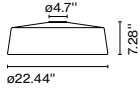

Soho C 57 LED

Code	Finish
A631-359	● White
A631-360	● Stone grey
A631-361	● Black

Materials
Shade: Rotary moulded polyethylene
Diffuser: Methacrylate opal

Dimmable: Yes
Integrated dimmer: No
Dimming protocols: Dual dimming driver
Phase cut (Triac) or 0-10V

Product type: Ceiling
Light Source: LED SMD 700mA 28W 2700K CRI80 1848lm
Luminaire: Only 120 VAC TRIAC 36W 1051lm
120 - 277 VAC 0-10V 36W 1051lm
Weight: Net 13.9 lb – Gross 15.4 lb
Package: 23.6 x 23.6 x 8.6" cm – 15.4 lb Vol – 2.79 ft³
Product notes: 3000K available upon request
LED included

Dimmable

Suitable for damp locations