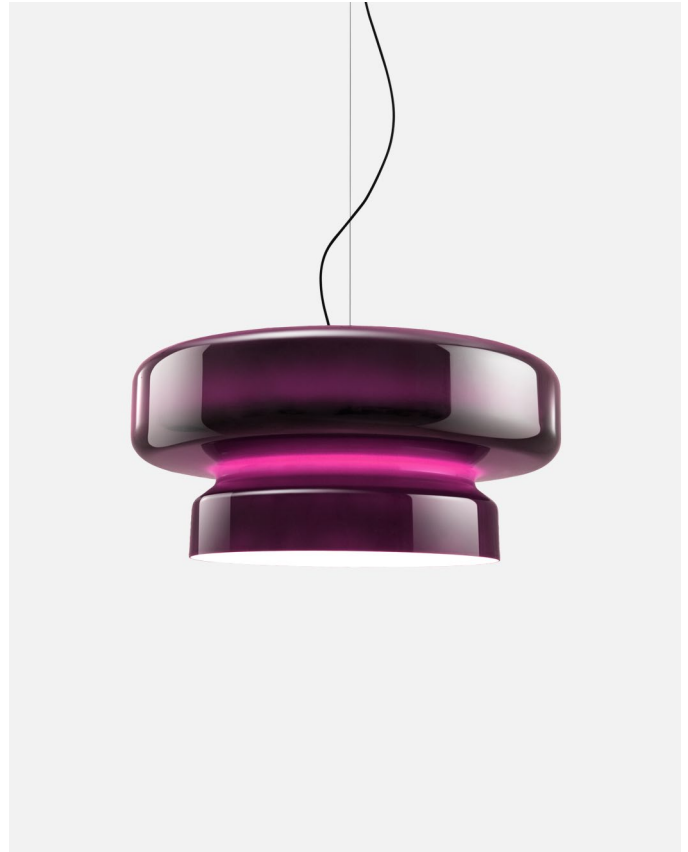

Cable length: 8.2 ft
 Wire installation: Hardwired
 Cord color: Black
 Canopy color: Black

Bohemia 84 E26

Code	Finish	
A698-016	● Green	
A698-017	● Violet	
A698-018	● Amber	

Materials

Shade: Rotomoulded Polycarbonate

Product type: Pendant

Light source: E26 LED GLOBE 20W

Weight: Net 28 lb – Gross 39 lb

Package: 37 x 37 x 20 " – 39 lb Vol – 17.6 ft³

Lamping not included

Cable length: 8.2 ft

Wire installation: Hardwired

Cord color: Black

Canopy color: Black

Bolita, kaschkasch

A technologically innovative design that brings back the sense of touch. Moving the Bolita dims or boosts the light, an interplay that captivates with its beautiful visual effect. Bolita seeks out that user interaction.