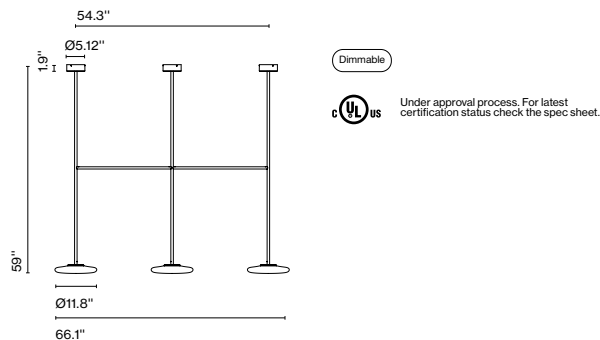

Ihana x3 150

Code	Finish	Dimming	CCT
A709-103-39-27K	Opal	Triac	27K
A709-104-39-22/30K	Opal	Triac	DTW 22K-30K

Materials
Structure: Steel
Shade: Opal blown glass

Dimmable: Yes
Integrated dimmer: No
Dimming protocols: Phase cut (Triac)
Dim to warm from 2200K to 3000K (Triac)

Product type: Pendant / Ceiling
Light source: LED SMD 700mA 23.5W 2700K CRI90 1826lm
Luminaire: 100 - 120 VAC TRIAC 42W 1491lm
Light source DTW: LED SMD 700mA 23.5W 2200-3000K CRI90
Luminaire DTW: 100 - 120 VAC TRIAC 42W
Weight: Net 17.2 lb – Gross 28 lb
Package: (3x) 8.3 x 16.5 x 16.5" – 6.61 lb Vol – 1.41 ft³
7 x 7 x 65.8" – 11.5 lb Vol – 1.76 ft³
7 x 7 x 65.8" – 9.9 lb Vol – 1.76 ft³

Product notes: 0-10V upon request
LED included

Wire installation: Hardwired
Canopy color: Black