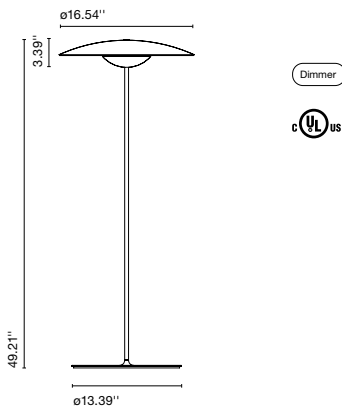

LED-Ginger P

Code	Finish
A662-041	● Oak-White
A662-042	● Wenge-White

Materials
Diffuser and base: Pressed wood or brushed aluminum
Dissipater: Aluminum
Stem: Aluminum

Integrated dimmer: Yes
Dimmer Type: Foot-operated progressive in-line dimmer

Product type: Floor
Light Source: LED SMD 700mA 16.28W 2700K CRI90 1873lm
Luminaire: 90 - 264 VAC 698lm
Weight: Net 10.8 lb – Gross 14.4 lb
Package: 22.44 x 20.87 x 6.69" - 14.4lb VOL - 1.8ft³
7.4 x 7.4 x 52.4" - 4.41lb VOL - 1.6ft³
LED included

Cable length: 6.6 ft
Wire installation: Plug-in
Cord color: Black
Switch location: In-line