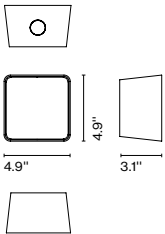

Lab 2 2020

Code A646-191   Finish ● Graphite grey (RAL 7024)

Materials   Dimmable: No
Structure: Injected aluminum
Lids: Metal, wood (see next page)

Product type: Wall
Light source: LED SMD 24Vdc 7.4W 2700K CRI90 378lm
Luminaire: 100 - 240 VAC 8.47W 322lm
Weight: Net 1.91 lb – Gross 2.20 lb
Package: 5.9 x 5.9 x 5.1" – 2.2 lb Vol – 0,106 ft³

Suitable for wet locations

Wire installation: Hardwired