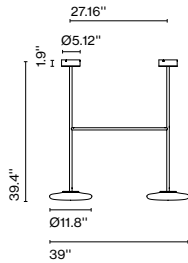

Ihana x2 100

Code	Finish	Dimming	CCT
A709-111-39-27K	Opal	Triac	27K
A709-112-39-22/30K	Opal	Triac	DTW 22K-30K

Materials
Structure: Steel
Shade: Opal blown glass

Dimmable: Yes
Integrated dimmer: No
Dimming protocols: Phase cut (Triac)
Dim to warm from 2200K to 3000K (Triac)

Product type: Pendant / Ceiling
Light source: LED SMD 700mA 16W 2700K CRI90 1826lm
Luminaire: 100 - 120 VAC TRIAC 28W 994lm
Light source DTW: LED SMD 700mA 16W 2200-3000K CRI90
Luminaire DTW: 100 - 120 VAC TRIAC 28W
Weight: Net 9.9 lb – Gross 14.8 lb
Package: (2x) 8.3 x 16.5 x 16.5" – 6.61 lb Vol – 1.41 ft³
9.5 x 5.5 x 45" – 8.15 lb Vol – 1.41 ft³
Product notes: 0-10V upon request
LED included

Dimmable