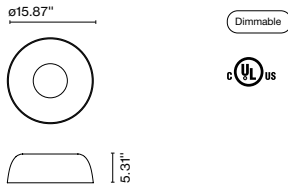

Djembé C42.13

Code	Finish	Dimming
A681-136	White (RAL 1013)	Triac
A681-137	Grey (RAL 7022)	Triac
A681-138	Red (RAL 3011)	Triac
A681-139	Sky Blue (PANTONE 7542C)	Triac
A681-312	White (RAL 1013)	0-10v
A681-313	Grey (RAL 7022)	0-10v
A681-314	Red (RAL 3011)	0-10v
A681-315	Sky Blue (PANTONE 7542C)	0-10v

Materials
Shade: Bi-injected rotary moulded polyethylene (stone texture on the outer part and smooth satin white on the inner part of the fixture)
Diffuser: Aluminum

Dimmable: Yes
Integrated dimmer: No
Dimming protocols: Phase cut (Triac)
0-10V

Product type: Ceiling
Light Source: LED SMD 700mA 16.28W 2700K CRI90 1873lm
Luminaire: Only 120 VAC TRIAC 19W 846lm
120 - 277 VAC 0-10V 19W 846lm
Weight: Net 5.3 lb – Gross 7.7 lb
Package: 17.3 x 17.3 x 7.4 " – 7.7 lb Vol – 1.41 ft³
Product notes: 3000K available upon request
LED included

Wire installation: Hardwired