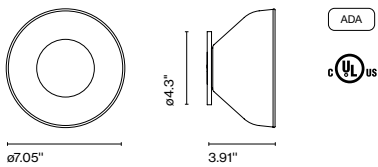

Aura

Code	Finish	
A676-008	○ Transparent	↗
A676-009	● Opal	
A676-010	● Smoked	↗
A676-012	● Copper	

Materials Dimmable: No
Shade: Blown Glass
Structure: Polycarbonate
Dissipater: Aluminum

Product type: Wall
Light Source: LED SMD 500mA 6W 2700K CRI90 607.2lm
Luminaire: 90 - 264 VAC 8.7W 448lm
Weight: Net 1.1 lb - Gross 2.2 lb
Package: 10.2 x 10.2 x 7.8" - 2.2 lb - Vol - 0.56 ft³
Product notes: Suitable for damp locations
Not suitable for ceiling mount
LED included

Wire installation: Hardwired