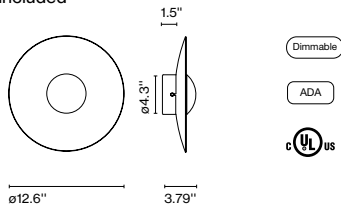

LED-Ginger 32C

Code	Finish	Dimming
A662-203	● Oak-White	Triac
A662-204	● Wenge-White	Triac
A662-205	● Oak-Oak	Triac
A662-206	● Wenge-Wenge	Triac
A662-294	● Brushed brass	Triac
A662-295	▲ Black-White	Triac
A662-577-36-27K	● Mauve (RAL 010 70 10)	Triac
A662-577-37-27K	● Sand (RAL 050 85 10)	Triac
A662-577-38-27K	● Stone Grey (RAL 000 65 00)	Triac
A662-324	● Oak-White	0-10V
A662-325	● Wenge-White	0-10V
A662-326	● Oak-Oak	0-10V
A662-327	● Wenge-Wenge	0-10V
A662-296	● Brushed brass	0-10V
A662-297	▲ Black-White	0-10V
A662-578-36-27K	● Mauve (RAL 010 70 10)	0-10V
A662-578-37-27K	● Sand (RAL 050 85 10)	0-10V
A662-578-38-27K	● Stone Grey (RAL 000 65 00)	0-10V

Materials
Diffuser: Pressed wood or brushed aluminum
Dissipater: Aluminum
Canopy: Metal

Dimmable: Yes
Integrated dimmer: No
Dimming protocols:
Phase cut (Triac)
0-10V

Product type: Wall / Ceiling
Light Source: LED SMD 700mA 8.2W 2700K CRI90 913lm
Luminaire: 100 - 120 VAC TRIAC 14W 350lm
120 - 277 VAC 0-10V 14W 350lm
Weight: Net 2.2 lb – Gross 4.41 lb
Package: 16.9 x 18.9 x 6.7" - 4.41 lb VOL - 1.4ft³
LED included

Canopy color: Black
Wire installation: Hardwired