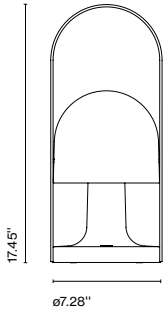

FollowMe Plus

Code A657-081   Finish White

Materials
Diffuser: Opal Polycarbonate
Body: Polycarbonate
Diffuser: Opal Polycarbonate
Handle: Plywood with natural oak veneer

Dimmer
Integrated dimmer: Yes
Dimmer Type: 3-step dimmer

Product type: Table / Portable
Light source: LED SMD 1A 3.5W 2700K CRI90 395lm
Luminaire: in 5 Vdc 1.5A 290lm
Weight: Net 2.5 lb – Gross 7.8 lb
Package: Ø9 x 20 " – 4.8 lb Vol – 0.706 ft³ (1u)
9.44 x 20.8 x 20.4 " – 13.2 lb Vol – 0,07 ft³ (2u)

Product notes: Sold in multiples of 2.
Charging cable included (USB to USB-C). Power adapter not included.
LED included

Dimmer

Switch location: Body
Charging time 10 h

Battery life time
5 hours in peak power
10 hours in half power
20 hours in a quarter power