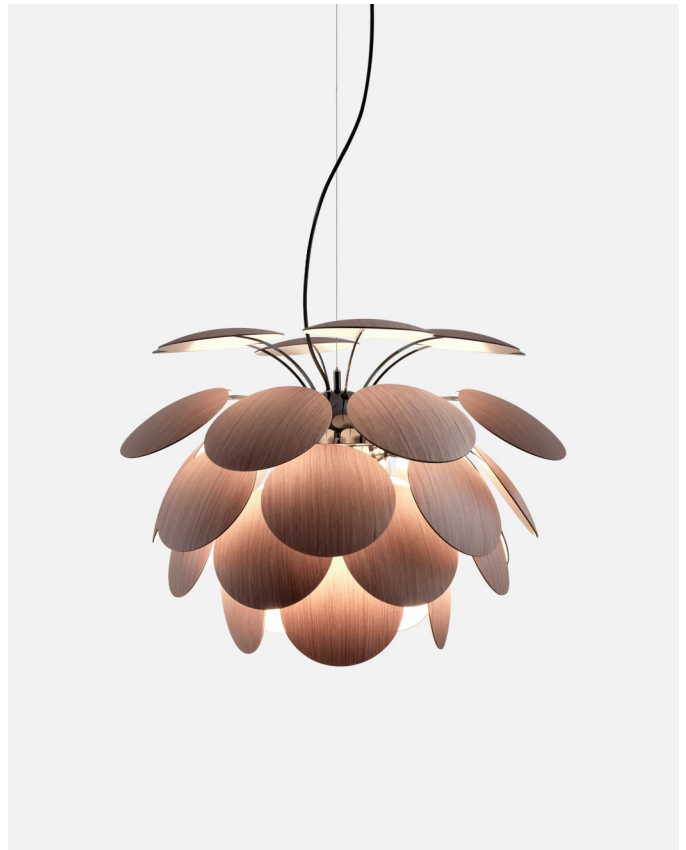

Discocó 68

Code	Finish
A620-122	White (RAL 9003)
A620-131	Matte Grey (RAL 7037)
A620-132	Matte Beige (RAL 1001)
A620-145	Black - Gold (RAL 9004 - Gold)
A620-162	American oak-Black chrome

Materials
Discs: ABS
Sphere: Chromed metal
Canopy: Metal

Product type: Pendant
Light source: 3x E26 LED TYPE A 11W
Weight: Net 10.1 lb – Gross 16.5 lb
Package: 49.2 x 12.9 x 11.02" - 16.5 lb – Vol - 4.06 ft³
Product notes: For the wood version, the discs are made of pressed American oak of 4 mm. Black chrome sphere.
Lamping not included