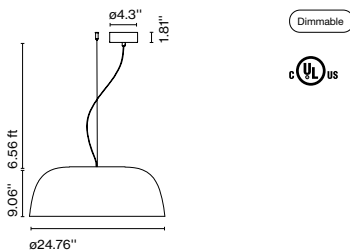

Djembé 65.23

Code	Finish	Dimming
A681-388	White (RAL 1013)	
A681-389	Grey (RAL 7022)	
A681-390	Red (RAL 3011)	
A681-391	Sky Blue (PANTONE 7542C)	

Materials
Shade: Bi-injected rotary moulded polyethylene (stone texture on the outer part and smooth satin white on the inner part of the fixture)
Diffuser: Aluminum

Dimmable: Yes
Integrated dimmer: No
Dimming protocols: Dual dimming driver
Phase cut (Triac) or 0-10V

Product type: Pendant
Light Source: LED SMD 700mA 22.4W 2700K CRI90 2933lm
Luminaire: Only 120 VAC TRIAC 26W 1843lm
120 - 277 VAC 0-10V 26W 1843lm
Weight: Net 11 lb – Gross 16.3 lb
Package: 25.6 x 25.6 x 11" – 16.3 lb Vol – 4.23 ft³
Product notes: 3000K available upon request
LED included

Cable length: 6.56 ft
Wire installation: Hardwired
Cord color: Black
Canopy color: Black