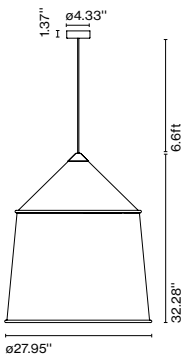

Materials

Shade: Textilene, inner part in white

Product type: Pendant

Light Source: E26 LED Globe (ø120) 22W

Weight: Net 6.17 lb – Gross 16.5 lb

Package: 27.5 x 27.5 x 24.8" – 16.5 lb Vol – 10.6 ft³

Lamping not included