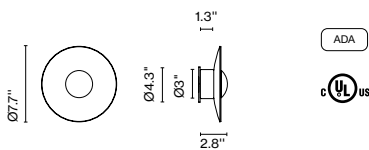

Materials
 Diffuser: Pressed wood or brushed aluminum
 Dissipater: Aluminum
 Canopy: Metal

Dimmable: No

Product type: Wall / Ceiling
 Light Source: LED SMD 350mA 4.05W 2700K CRI90 463lm
 Luminaire: 90 - 264 VAC 6W 161lm
 Weight: Net 0.9 lb – Gross 1.5 lb
 Package: 9.4 x 8.3 x 3.9" - 1.5 lb VOL - 0,35 ft³
 LED included