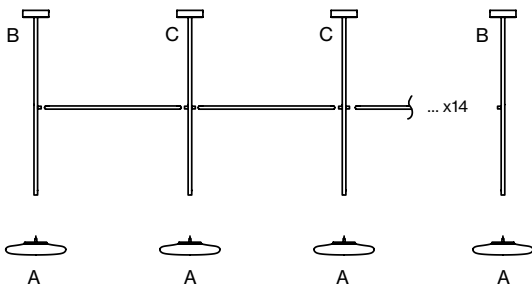

Product notes: Take into account the overall height of the setup. 1 horizontal tube included. Maximum 1 unit.

Code	Description	Dimming
Central tube (C)		
A709-155-39	● Central 80 cm	Triac - DTW
A709-123-39	● Central 100 cm	Triac - DTW
A709-125-39	● Central 150 cm	Triac - DTW
A709-127-39	● Central 200 cm	Triac - DTW

Product notes: Take into account the overall height of the setup. 1 horizontal tube included. Maximum 12 unit.