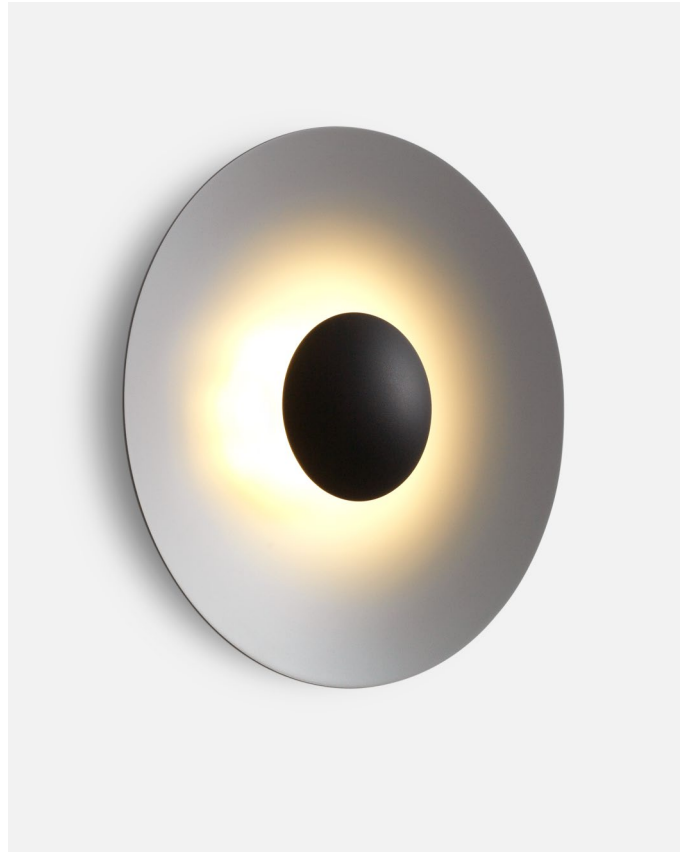

Canopy color: Black
Wire installation: Hardwired