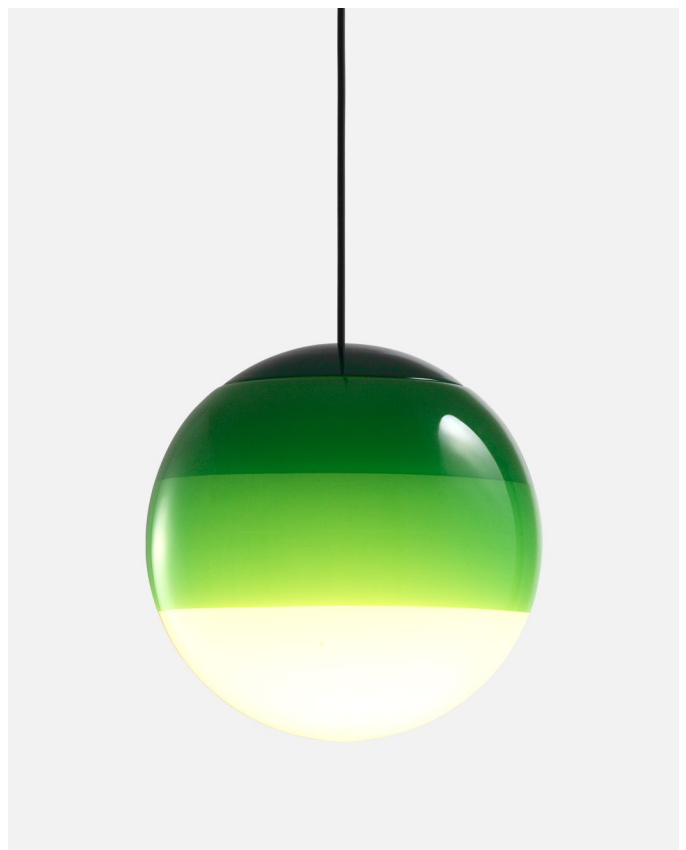

Dipping Light 13 - 24V

Code	Finish
A691-250	White
A691-251	Blue
A691-252	Green
A691-253	Amber
A691-254	Pink

Materials
Diffuser: Brilliant white blown glass globe with layered paint
Cover: Polycarbonate

Dimmable: Yes
Integrated dimmer: No
Dimming protocols: Dependent on purchased power supply. See Cluster Accessory, page 31.

Product type: Pendant
Light source: LED SMD 24Vdc 5W 2700K CRI90 495lm
Luminaire: (Power supply not included) 203lm
Weight: Net 1.3 lb – Gross 2.86 lb
Package: 8.6 x 8.6 x 9" – 2.86 lb Vol – 0.35 ft³
Product notes: Use with cluster accessory, see pg 31, 32.
1 pc. hook accessory included.
LED included

Dimmable

Cable length: 13.1 ft
Wire installation: Hardwired
Cord color: Black