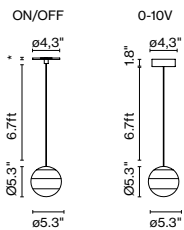

Dipping Light 13

Code	Finish	Dimming
A691-360	White	on/off
A691-361	Blue	on/off
A691-362	Green	on/off
A691-363	Amber	on/off
A691-364	Pink	on/off
A691-396	White	0-10V
A691-397	Blue	0-10V
A691-398	Green	0-10V
A691-399	Amber	0-10V
A691-410	Pink	0-10V

Materials
Diffuser: Brilliant white blown glass globe with layered paint
Cover: Polycarbonate
Canopy: Metal

Dimmable: Yes
Integrated dimmer: No
Dimming protocols: 0-10V

Product type: Pendant
Light Source: LED SMD 350mA 4.05W 2700K CRI90 463lm
Luminaire: 90 - 264 VAC 6W 203lm
110 - 127 VAC 0-10V 6W 203lm
Weight: Net 1.7 lb – Gross 2.86 lb
Package: 8.6 x 8.6 x 9" – 2.86 lb Vol – 0.35 ft³
LED included