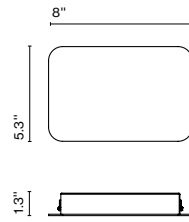

Canopy Ambrosia 60W / 0-10V

Code
A666-213-15
A666-213-16

Finish
● Matt Gold
● Black

Materials
Structure: Metal

Product type: Ceiling

Luminaire: 120 - 277 VAC 0-10V

Product notes:
One canopy can feed one or two fixtures.
(For more info check the spec sheet.)

Dimmable: Yes
Integrated dimmer: No
Dimming protocols: 0-10V