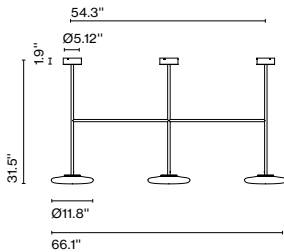

Ihana x3 80

Code	Finish	Dimming	CCT
A709-156-39-27K	● Opal	Triac	27K
A709-113-39-22/30K	● Opal	Triac	DTW 22K-30K

Materials
Structure: Steel
Shade: Opal blown glass

Dimmable: Yes
Integrated dimmer: No
Dimming protocols: Phase cut (Triac)
Dim to warm from 2200K to 3000K (Triac)

Product type: Pendant / Ceiling
Light source: LED SMD 700mA 23.5W 2700K CRI90 1826lm
Luminaire: 100 - 120 VAC TRIAC 42W 1491lm
Light source DTW: LED SMD 700mA 23.5W 2200-3000K CRI90
Luminaire DTW: 100 - 120 VAC TRIAC 42W
Weight: Net 15 lb – Gross 21 lb
Package: (3x) 8.3 x 16.5 x 16.5 " – 6.61 lb Vol – 1.41 ft³
9.5 x 5.5 x 45 " – 8.15 lb Vol – 1.41 ft³
9.5 x 5.5 x 45 " – 6.2 lb Vol – 1.41 ft³
Product notes: 0-10V upon request
LED included

Dimmable