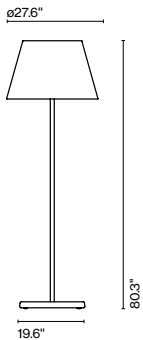

TXL 2019 205

Code A605-076
A605-077

Finish
● Beige
● Grey

Materials
Base: Concrete
Stem: Stainless steel
Diffuser: White acid etched glass
Shade: Textile with the inner part always in white

Product type: Floor
Light source: 2x E26 LED TYPE A 11W
Weight: Net 63.5 lb – Gross 70.5 lb
Package: 16 x 13 x 13" – 5.5 lb Vol – 1.41 ft³
27.6 x 27.6 x 19.7" – 9.7 lb Vol – 8.8 ft³
86.6 x 3.9 x 3.9" – 7.9 lb Vol – 0.7 ft³
26 x 26 x 5.9" – 47.3 lb Vol – 2.11 ft³

Lamping not included

Suitable for wet locations