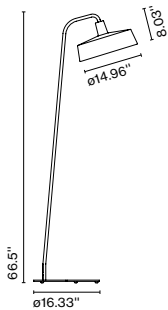

Soho 38 P LED

Code	Finish
A631-255	● White
A631-256	● Stone grey
A631-257	● Black

Materials
Shade: Rotary moulded polyethylene
Diffuser: Methacrylate opal
Structure: Metal with stainless anti-oxidant cataphoresis

Dimmable: Yes
Integrated dimmer: No
Dimming protocols: Phase cut (Triac)

Product type: Floor
Light Source: LED SMD 700mA 8.1W 2700K CRI90 913lm
Luminaire: 120 VAC TRIAC 14W
Weight: Net 26 lb – Gross 32 lb
Package: 17.32 x 17.32 x 9.84 " – 6.61 lb Vol – 1.76 ft³
18.1 x 18.1 x 1.18 " – 19.84 lb Vol – 0.21 ft³
69.29 x 11.8 x 2.56 " – 6.6 lb Vol – 1.05 ft³

LED included

Dimmable

Suitable for
wet locations

Cable length: 6.6 ft
Wire installation: Plug-in
Cord color: Black