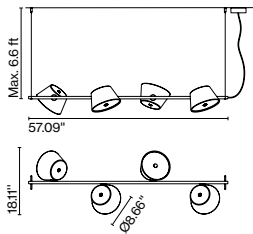

Tam Tam 4

Code	Finish	
Structure A633-026	● Black (RAL 9011)	➤
Shades		
A633-011 39	● Black (RAL 9011)	➤
A633-011 35	● Off-white (RAL 1013)	➤
A633-011 46	● Orange (RAL 2000)	➤
A633-011 47	● Brown Grey (RAL 7013)	➤
A633-011 45	● Green (RAL 6025)	➤
A633-011 37	● Sand (RAL 7032)	➤
A633-011 48	● Blue (RAL 5024)	➤

Materials
Shade: Aluminum
Diffuser: Opalescent methacrylate

Product type: Pendant
Light source: 4x E12 LED TYPE G16.5 5W
Weight: Net 5.3 lb – Gross 11.24 lb
Package: 65.7 x 7 x 7" – 9.7 lb Vol – 1.9 ft³
(4x) 9.4 x 9.4 x 6.7" – 2.2 lb Vol – 0.317 ft³
Product notes: Combine structure with 4 satellite shades.
Lamping not included

Cable length: 9.8 ft
Wire installation: Hardwired
Cord color: Black
Canopy color: Black