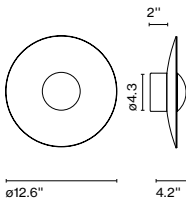

LED-Ginger 32C IP65

Code	Finish	Dimming
A662-651-31	● Rust Brown	Triac
A662-651-39	● Black-White (RAL 9005-9010)	Triac
A662-652-31	● Rust Brown	0-10V
A662-652-39	● Black-White (RAL 9005-9010)	0-10V

Materials	Dimmable: Yes
Diffuser: Aluminum	Integrated dimmer: No
Dissipater: Aluminum	Dimming protocols: Phase cut (Triac) 0-10V

Product type: Wall / Ceiling
Light Source: LED SMD 700mA 7.8W 2700K CRI90 913lm
Luminaire: 100 - 120 VAC TRIAC 14W 350lm- Black-White
120 - 277 VAC 0-10V 14W 350lm- Black-White
100 - 120 VAC TRIAC 14W 81lm- Rust Brown
120 - 277 VAC 0-10V 14W 81lm- Rust Brown
Weight: Net 1.9 lb – Gross 4.4 lb
Package: 16.9 x 18.9 x 6.7 " – 4.4 lb Vol – 1.4 ft³
LED included

Dimmable

Suitable for wet locations