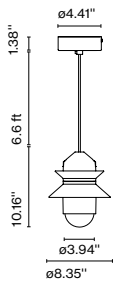

Materials

Structure: Polycarbonate

Shade: Blown pressed glass

Product type: Pendant

Light source: E26 LED TYPE A19 8W

Weight: Net 2.9 lb – Gross 4.4 lb

Package: 20.47" x 12.99" x 9.84" - 4.41lb VOL - 1.48ft³
6.2" x 4.7" x 4.7" - 0.66lb VOL - 0.07ft³

Lamping not included

Cable length: 6.6 ft

Wire installation: Hardwired

Cord color: Black fabric electrical cord

Canopy color: Black