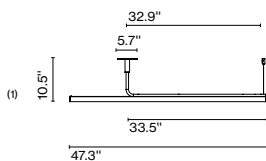

Ambrosia 120

Code	Finish	CCT
A704-101-15-22K	● Matt Gold	22K
A704-101-15-27K	● Matt Gold	27K
A704-101-15-30K	● Matt Gold	30K
A704-101-16-22K	● Black	22K
A704-101-16-27K	● Black	27K
A704-101-16-30K	● Black	30K

Materials: Aluminum
Structure: Aluminum
Diffuser: Methacrylate
Canopy: Aluminum / Steel

Dimmable: Yes
Integrated dimmer: No
Dimming protocols: See power options supply on pg 11.

Product type: Pendant / Ceiling

Light source Ambrosia 22K: LED SMD 24Vdc 19.2W 2200K CRI80 2116lm
Luminaire Ambrosia 22K: (Power supply not included) 1885lm

Light source Ambrosia 27K: LED SMD 24Vdc 19.2W 2700K CRI90 2028lm
Luminaire Ambrosia 27K: (Power supply not included) 1891lm

Light source Ambrosia 30K: LED SMD 24Vdc 19.2W 3000K CRI90 2256lm
Luminaire Ambrosia 30K: (Power supply not included) 1927lm

Weight: Net 5.3 lb – Gross 6.6 lb

Package: 11.4 x 3.9 x 53.1" – 4.4 lb – Vol - 1.4 ft³

3.1 x 3.1 x 50.4" – 2.2 lb – Vol - 0.4 ft³

Product notes: 24V remote power supply to be ordered separately.

Canopy not included. Supplied with 10.8 ft wire.

LED included

Dimmable

(1) The height can be increased by means of the 15.7 or 23.6" poles (max. 3 units.) They can be combined.

Wire installation: Hardwired / Recessed