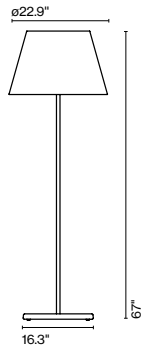

TXL 2019 170

Code	Finish	
A605-078	● Beige	
A605-079	● Grey	

Materials

Base: Concrete
Stem: Stainless steel
Diffuser: White acid etched glass
Shade: Textilene with the inner part always in white

Product type: Floor

Light source: 3x E26 LED TYPE A 8W

Weight: Net 46.7 lb – Gross 51.1 lb

Package: 10.6 x 11 x 14.9 " – 4.4 lb Vol – 0.7 ft³
23.6 x 23.6 x 17.7 " – 7.9 lb Vol – 5.6 ft³
70.8 x 3.9 x 3.9 " – 6.8 lb Vol – 0.63 ft³
22.8 x 22.8 x 5.9 " – 31.9 lb Vol – 1.7 ft³

Lamping not included

Suitable for wet locations