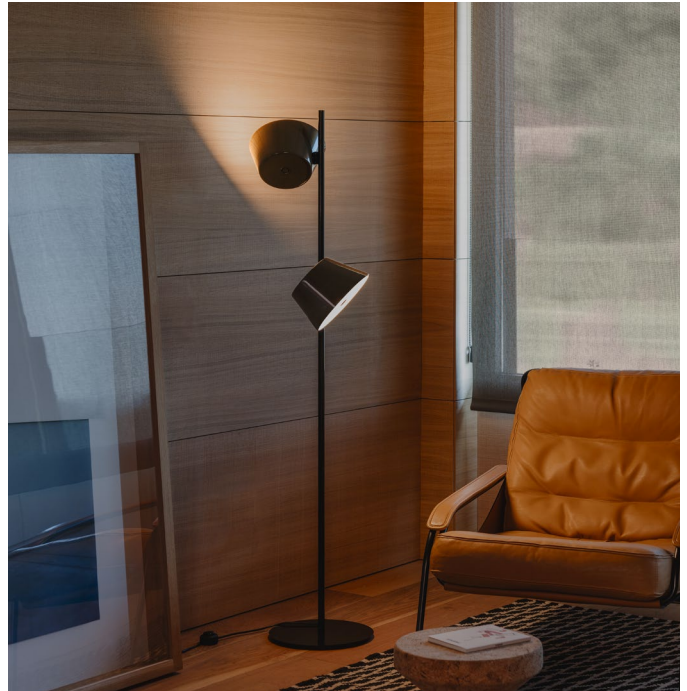

It's a juicy bunch of grapes, Nick Mason's drums from Pink Floyd, the constellation of Perseus...there are so many examples that could be used to describe the Tam Tam, a new perception in the world of lamps, which extols repetitiveness by focusing on

the archetypal lampshade: a number of light sources pointed in different directions, geometrically arranged to invoke a feeling of organized chaos.