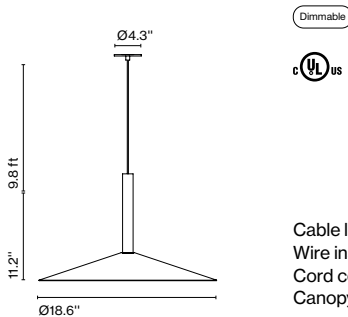

Milana 47

Code
A699-111
A699-112

Finish
● Off-white (RAL 1013)
● Black (RAL 9005)

Materials
Shade: Aluminum
Diffuser: Polycarbonate

Dimmable: Yes
Integrated dimmer: No
Dimming protocols: Phase cut (Triac)

Product type: Pendant
Light Source: LED SMD 700mA 8.6W 2700K CRI90 372lm
Luminaire: 100 - 120 VAC TRIAC 11W 340lm
Weight: Net 2.86 lb – Gross 5.07 lb
Package: 8.8 x 2.7 x 1.6" – 0.7 lb Vol – 0.02 ft³
20.7 x 20.7 x 3.9" – 3.4 lb Vol – 0.98 ft³
7.8 x 4.7 x 3.1" – 0.88 lb Vol – 0.2 ft³
LED included

Cable length: 9.8 ft
Wire installation: Hardwired
Cord color: Black
Canopy color: Black