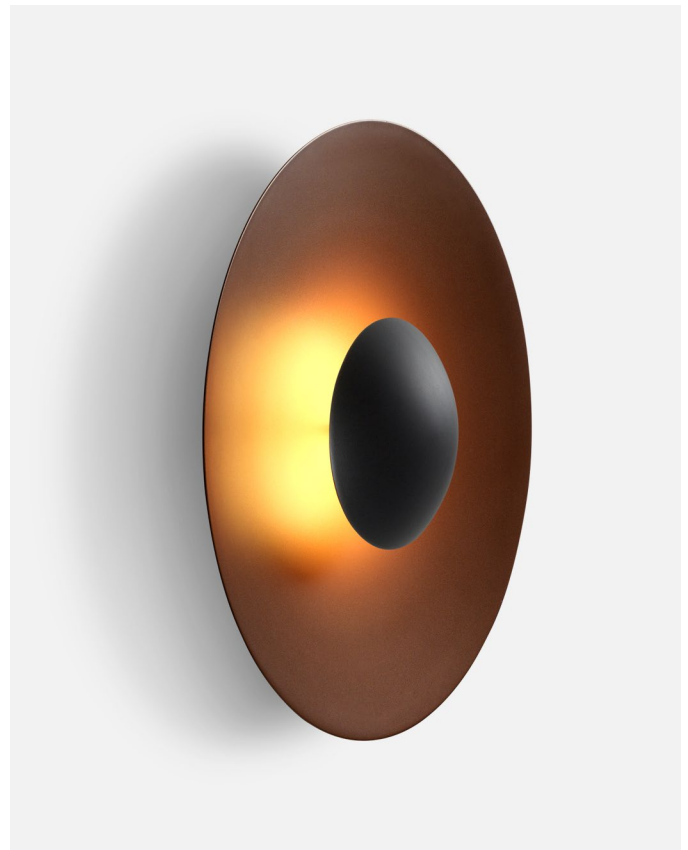

LED-Ginger 32C IP65

Code	Finish	Dimming
A662-651-31	● Rust Brown	Triac
A662-651-39	● Black-White (RAL 9005-9010)	Triac
A662-652-31	● Rust Brown	0-10V
A662-652-39	● Black-White (RAL 9005-9010)	0-10V

Materials	Dimmable: Yes
Diffuser: Aluminum	Integrated dimmer: No
Dissipater: Aluminum	Dimming protocols: Phase cut (Triac) 0-10V

Product type: Wall / Ceiling
Light Source: LED SMD 700mA 7.8W 2700K CRI90 913lm
Luminaire: 100 - 120 VAC TRIAC 14W 350lm- Black-White
120 - 277 VAC 0-10V 14W 350lm- Black-White
100 - 120 VAC TRIAC 14W 81lm- Rust Brown
120 - 277 VAC 0-10V 14W 81lm- Rust Brown
Weight: Net 1.9 lb – Gross 4.4 lb
Package: 16.9 x 18.9 x 6.7 " – 4.4 lb Vol – 1.4 ft³
LED included

Dimmable

Suitable for wet locations