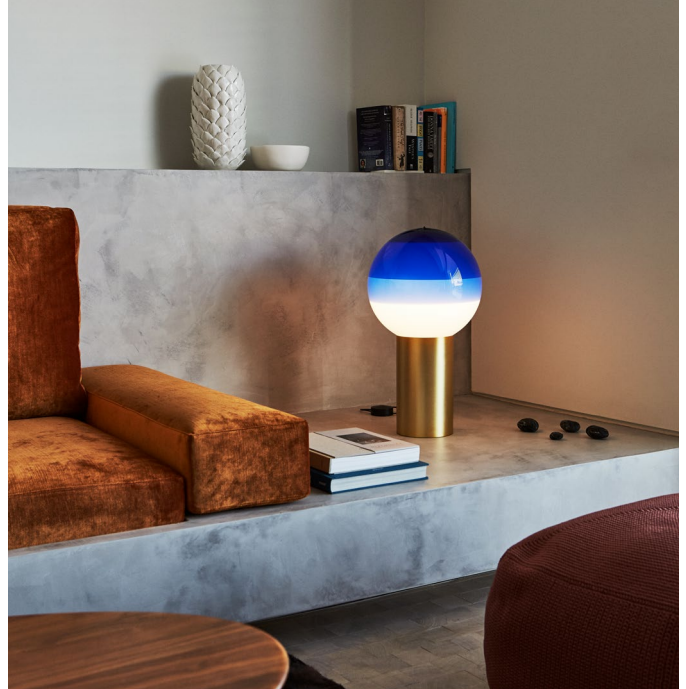

Dipping Light, Jordi Canudas

Beyond its function as a lamp, the Dipping Light seeks to excite. When it's turned on, its different shades of paint sift the light, creating a magical ambient effect. When it's off, its colored glass sphere is an object charged with beauty, and an

eye-catching design piece for a shelf, bedside, or table. The various layers of paint draw concentric circles and capture the light, moderating its intensity. The paint becomes the shade, colouring and texturizing the light.