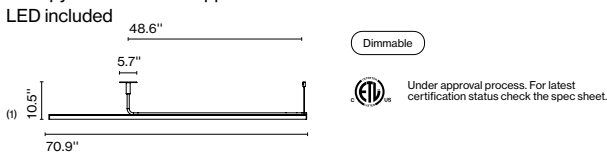

Ambrosia 180

Code	Finish	CCT
A704-102-15-22K	● Matt Gold	22K
A704-102-15-27K	● Matt Gold	27K
A704-102-15-30K	● Matt Gold	30K
A704-102-16-22K	● Black	22K
A704-102-16-27K	● Black	27K
A704-102-16-30K	● Black	30K

Materials
Structure: Aluminum
Diffuser: Methacrylate
Canopy: Aluminum / Steel

Dimmable: Yes
Integrated dimmer: No
Dimming protocols: See power options supply on pg 11.

Product type: Pendant / Ceiling
Light source Ambrosia 22K: LED SMD 24Vdc 28.8W 2200K CRI80 3174lm
Luminaire Ambrosia 22K: (Power supply not included) 2823lm

Light source Ambrosia 27K: LED SMD 24Vdc 28.8W 2700K CRI90 3042lm
Luminaire Ambrosia 27K: (Power supply not included) 2833lm

Light source Ambrosia 30K: LED SMD 24Vdc 28.8W 3000K CRI90 3384lm
Luminaire Ambrosia 30K: (Power supply not included) 2886lm

Weight: Net 6.8 lb – Gross 7.9 lb
Package: 11.4 x 3.9 x 53.2" - 4.4 lb – Vol - 1.4 ft³
3.1 x 3.1 x 74" - 3.5 lb – Vol - 0.4 ft³

Product notes: 24V remote power supply to be ordered separately.
Canopy not included. Supplied with 9.8 ft wire.