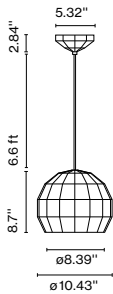

Canopy: Ceramic

Cord: Fabric

Product type: Pendant

Light source: E26 LED TYPE A 11W

Weight: Net 5.3 lb – Gross 7.3 lb

Package: 13.8 x 13.4 x 15.7 " – 4.4 lb Vol – 1.8 ft³

Lamping not included

Cable length: 6.6 ft