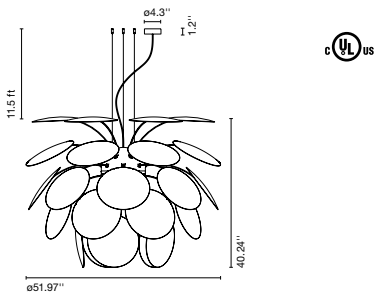

Materials
Discs: ABS
Sphere: Chromed metal
Canopy: Metal

Product type: Pendant
Light source: 6x E26 LED TYPE A 11W
Weight: Net 40.8 lb – Gross 52.9 lb
Package: 47.6 x 16.1 x 16.1" - 30.9 lb – Vol - 7.06 ft³
17.7 x 16.5 x 16.5" - 22 lb – Vol - 2.82 ft³
Lamping not included