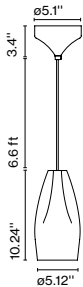

Materials
 Shade: Ceramic with the inner part in brilliant white enamel or gold
 Canopy: Ceramic

Product type: Pendant
Light source: E26 LED TYPE A 11
Weight: Net 3.1 lb – Gross 4.4 lb
Package: 9.4 x 9.4 x 20.8" – 4.4 lb Vol – 1.06 ft³
 Lamping not included