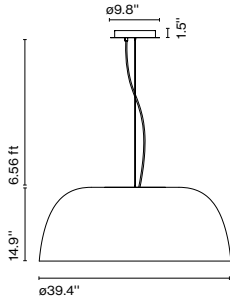

Djembé 100.38

Code	Finish	
A681-506	White (RAL 1013)	
A681-507	Grey (RAL 7022)	
A681-508	Red (RAL 3011)	
A681-509	Sky Blue (PANTONE 7542C)	

Materials

Shade: Bi-injected rotary moulded polyethylene (stone texture on the outer part and smooth satin white on the inner part of the fixture)
Diffuser: Aluminum

Dimmable: Yes

Integrated dimmer: No
Dimming protocols: Dual dimming driver
Phase cut (Triac) or 0-10V

Product type: Pendant

Light Source: LED SMD 1050mA 33.8W 2700K CRI90 4037lm
Luminaire: Only 120 VAC TRIAC 42W 2519lm
120 - 277 VAC 0-10V 42W 2519lm

Weight: Net 22 lb – Gross 41.9 lb

Package: 45.2 x 45.2 x 20 " – 41.9 lb Vol – 24.7 ft³

Product notes: 3000K available upon request

LED included

Dimmable

Cable length: 6.56 ft
Wire installation: Hardwired

Cord color: Black
Canopy color: Black