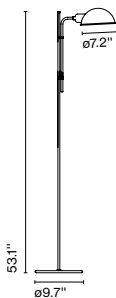

Materials
Base: Iron wapped with black rubber
Stem: Iron
Shade: Aluminum

Product type: Floor
Light source: E26 LED TYPE A 11W
Weight: Net 6.8 lb - Gross 11 lb
Package: 14.9 x 21.2 x 4.7" - 9.3lb Vol - 0.847ft³
1.9 x 1.9 x 56.3" - 1.8lb Vol - 0.14ft³
Lamping not included