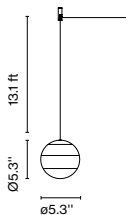

Dipping Light 13 - 24V

Code	Finish
A691-250	White
A691-251	Blue
A691-252	Green
A691-253	Amber
A691-254	Pink

Materials
Diffuser: Brilliant white blown glass globe with layered paint
Cover: Polycarbonate

Dimmable: Yes
Integrated dimmer: No
Dimming protocols: Dependent on purchased power supply. See Cluster Accessory, page 31.

Product type: Pendant
Light source: LED SMD 24Vdc 5W 2700K CRI90 495lm
Luminaire: (Power supply not included) 203lm
Weight: Net 1.3 lb – Gross 2.86 lb
Package: 8.6 x 8.6 x 9" – 2.86 lb Vol – 0.35 ft³
Product notes: Use with cluster accessory, see pg 31, 32.
1 pc. hook accessory included.
LED included

Dimmable

Cable length: 13.1 ft
Wire installation: Hardwired
Cord color: Black