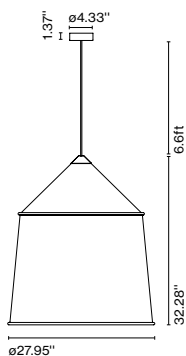

Jaima 71 IP65

Code	Finish
A683-067	● Beige
A683-068	● Grey

Materials
Shade: Textilene, inner part in white

Dimmable: Yes
Integrated dimmer: No
Dimming protocols: Phase cut (Triac)

Product type: Pendant
Light Source: LED COB 120 VAC 15W 2700K CRI90 1022lm
Luminaire: 120VAC TRIAC 15W 530lm
Weight: Net 6.17 lb – Gross 16.5 lb
Package: 27.5 x 27.5 x 24.8" – 16.5 lb Vol – 10.6 ft³
LED included

Dimmable

Suitable for wet locations