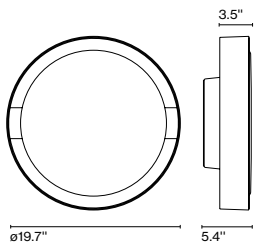

Plaff-on! 50 LED IP54

Code A628-063   Finish ● Black   CCT 27K
A628-063-3CCT   ● Black   27K - 30K - 40K

Materials   Dimmable: Yes
Structure: Aluminum   Integrated dimmer: No
Shade: Opal blown glass   Dimming protocols: Dual dimming driver
Phase cut (Triac) or 0-10V

Product type: Wall / Ceiling
Light source: LED SMD 700mA 29W 2700K CRI90 3318lm
Luminaire: Only 120 VAC TRIAC 36W 2172lm
120 - 277 VAC 0-10V 36W 2172lm
For 3CCT
Light source: LED SMD 700mA 29W 2700-4000K CRI90 3318lm
Luminaire: Only 120 VAC TRIAC 36W 2172lm
120 - 277 VAC 0-10V 36W 2172lm
Weight: Net 15.87 lb – Gross 18.7 lb
Package: 23.6 x 23.6 x 9.8" – 18.7 lb Vol – 3.18 ft³
LED included

Suitable for damp locations

Wire installation: Hardwired

The 3-CCT model has an integrated switch to select the desired color temperature during the installation.