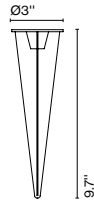

Post accessory

Code
A662-555

Finish
● Stainless steel

Materials
Structure: Stainless steel 316 L

Product type: Accessory for LED-Ginger Bollards.
Weight: Net 0.7 lb – Gross 0.9 lb
Package: 5.5 x 5.5 x 11" - 0.9 lb – Vol - 0.2 ft³