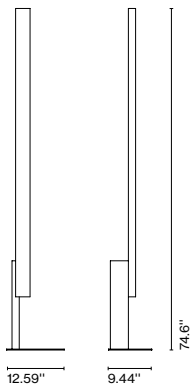

Dimmer

Cable length: 7.25 ft
Cord color: Black
Switch location: In-line

In search of the beauty of light, Joanna Laajisto created a sculptural lamp defined by its pure, almost graphic forms, and by the balance between rigidity and fragility.