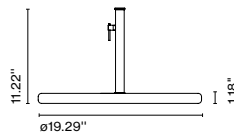

49 base + stem

Code A683-033 Finish Concrete - Black (RAL 9005)

Materials
Base: Concrete
Stem: Stainless steel

Product type: Accessory
Weight: Net 31.5 lb – Gross 37.91 lb
Package: 12.2 x 7.1 x 6.7 " - 4.8 lb – Vol -0,31 ft³
24.8 x 24.8 x 2.7 " - 33.1 lb – Vol -0,95 ft³
Product notes: Base only compatible with Jaima P207