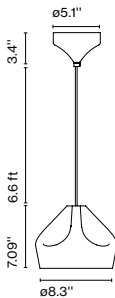

Pleat Box 24

Code	Finish
A636-031	● White - White
A636-032	● White - Gold
A636-033	● Grey - White
A636-034	● Grey - Gold
A636-035	● Terracotta - White
A636-036	● Terracotta - Gold
A636-109	● Black - White
A636-110	● Black - Gold

Materials

Shade: Ceramic with the inner part in brilliant white enamel or gold

Canopy: Ceramic

Cord: Fabric

Product type: Pendant

Light source: E26 LED TYPE A 11

Weight: Net 4.2 lb– Gross 5.5 lb

Package: 14.2 x 14.2 x 11.8 " – 5.5 lb Vol – 1.412 ft³

Lamping not included

Cable length: 6.6 ft
Wire installation: Hardwired
Cord color: Transparent
Canopy color: Same color as chosen shade