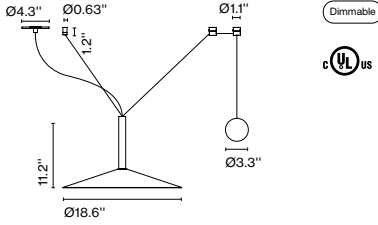

Milana 47 Counterweight

Code
A699-126
A699-127

Finish
● Off-white (RAL 1013)
● Black (RAL 9005)

Materials
Shade: Aluminum
Diffuser: Polycarbonate

Dimmable: Yes
Integrated dimmer: No
Dimming protocols: Phase cut (Triac)

Product type: Pendant
Light Source: LED SMD 700mA 8.6W 2700K CRI90 372lm
Luminaire: 100 - 120 VAC TRIAC 11W 340lm
Weight: Net 5.07 lb – Gross 7.50 lb
Package: 4.7 x 4.7 x 2.9" – 1.3 lb Vol – 0.04 ft³
8.8 x 2.7 x 1.6" – 0.7 lb Vol – 0.02 ft³
20.7 x 20.7 x 3.9" – 3.4 lb Vol – 0.98 ft³
7.8 x 4.7 x 3.1" – 0.88 lb Vol – 0.2 ft³

LED included

Cable length: 9.8 ft
Wire installation: Hardwired
Cord color: Black
Canopy color: Black