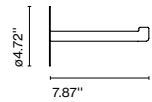

Wall bracket

Code A654-005   Finish ● Graphite grey (RAL 7024)

Materials
Structure: Metal with stainless anti-oxidant cataphoresis treatment

Product type: Accessory
Weight: Net 0.67" lb – Gross 1.1 lb
Package: 5.5 x 5.5 x 11.22" - 1.1 lb – Vol - 0.2 ft³