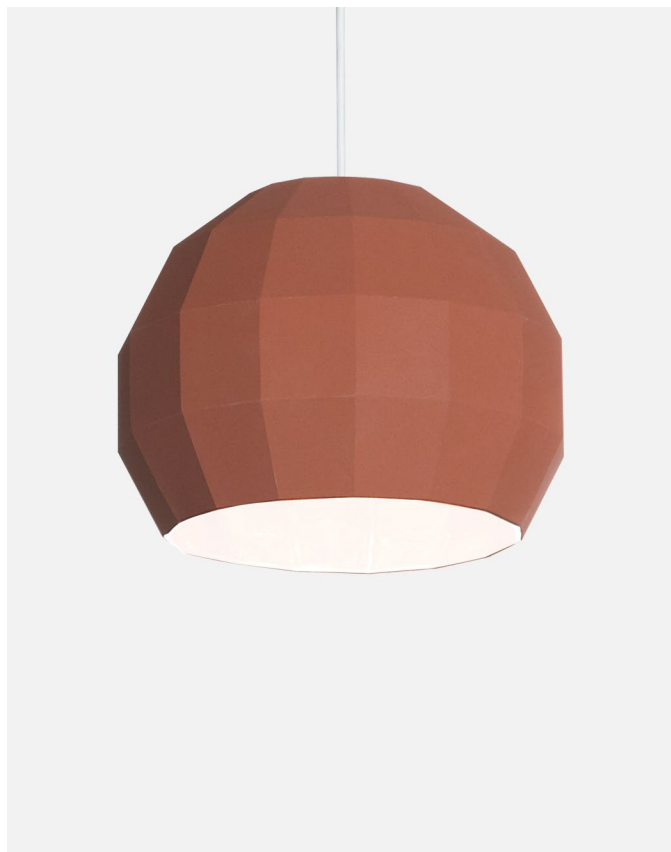

Cable length: 6.6 ft

Wire installation: Hardwired

Cord color: White whenever the inner or the outer part of the lamp is white. If not, it is black.

Canopy color: Same color as chosen shade