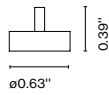

Magnet accessory

Code A680-008   Finish ● Inox

Materials
Structure: Neodymium magnet

Product type: Accessory
Weight: Net 0.02 lb – Gross 0.04 lb
Package: 4.72 x 6.89 x 0.39 " - 0.04 lb – Vol - 0.035 ft³