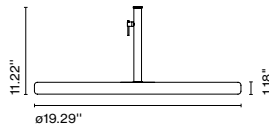

70 base + stem

Code A683-044 Finish Concrete and black (RAL 9005)

Materials
Base: Concrete
Stem: Stainless steel

Product type: Accessory
Weight: Net 81.1 lb – Gross 113.9 lb
Package: 29.5 x 29.5 x 7.48 " - 77.2 lb – Vol -3.7 ft³
12.2 x 7.08 x 6.69 " - 4.85 lb – Vol -0.31 ft³
Product notes: Base only compatible with Jaima P307