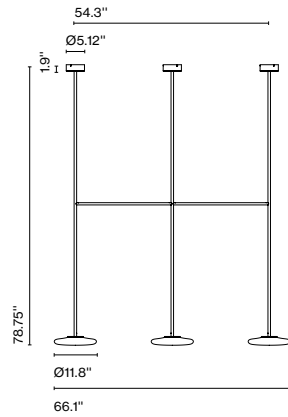

Ihana x3 200

Code	Finish	Dimming	CCT
A709-101-39-27K	Opal	Triac	27K
A709-102-39-22/30K	Opal	Triac	DTW 22K-30K

Materials	Dimmable: Yes
Structure: Steel	Integrated dimmer: No
Shade: Opal blown glass	Dimming protocols: Phase cut (Triac)
	Dim to warm from 2200K to 3000K (Triac)

Product type: Pendant / Ceiling
Light source: LED SMD 700mA 23.5W 2700K CRI90 1826lm
Luminaire: 100 - 120 VAC TRIAC 42W 149lm
Light source DTW: LED SMD 700mA 23.5W 2200-3000K CRI90
Luminaire DTW: 100 - 120 VAC TRIAC 42W
Weight: Net 18 lb – Gross 33.3 lb
Package: (3x) 8.3 x 16.5 x 16.5" – 6.61 lb Vol – 1.41 ft³
7 x 7 x 88.5" – 14.7 lb Vol – 2.47 ft³
7 x 7 x 88.5" – 11.9 lb Vol – 2.47 ft³

Product notes: 0-10V upon request
LED included

Wire installation: Hardwired
Canopy color: Black