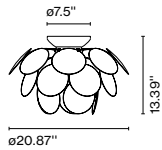

Discocó C53

Code	Finish
A620-065	White (RAL 9003)
A620-139	Matte Grey (RAL 7037)
A620-140	Matte Beige (RAL 1001)
A620-087	Black - Gold (RAL 9004 - Gold)

Materials
Discs: ABS
Semi-sphere: Chromed metal

Product type: Ceiling
Light source: E26 LED TYPE A 11W
Weight: Net 4.9 lb – Gross 8.1 lb
Package: 33.8 x 10.6 x 8.6 " - 8.1 lb – Vol - 1.76 ft³
Lamping not included

Wire installation: Hardwired