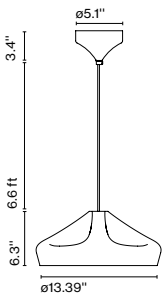

Pleat Box 36

Code	Finish
A636-037	● White - White
A636-038	● White - Gold
A636-039	● Grey - White
A636-040	● Grey - Gold
A636-041	● Terracotta - White
A636-042	● Terracotta - Gold
A636-113	● Black - White
A636-114	● Black - Gold

Materials
Shade: Ceramic with the inner part in brilliant white enamel or gold
Canopy: Ceramic

Product type: Pendant
Light source: E12 LED TYPE G16.5 5W
Weight: Net 5.7 lb - Gross 9.5 lb
Package: 19.3 x 19.3 x 11.4 " - 9.5 lb Vol - 2.47 ft³
Lamping not included