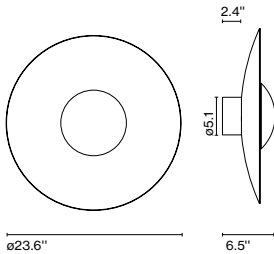

LED-Ginger 60C IP65

Code	Finish
A662-655-31	● Rust Brown
A662-655-39	● Black-White (RAL 9005-9010)

Materials
Diffuser: Aluminum
Dissipater: Aluminum

Dimmable: Yes
Integrated dimmer: No
Dimming protocols: Dual dimming driver
Phase cut (Triac) or 0-10V

Product type: Wall / Ceiling
Light source: LED SMD 700mA 21W 2700K CRI90 2933lm
Luminaire: Only 120 VAC TRIAC 28W 1165lm- Black-White
120 - 277 VAC 0-10V 28W 1165lm- Black-White
Only 120 VAC TRIAC 28W 245lm - Rust brown
120 - 277 VAC 0-10V 28W 245lm - Rust brown

Weight: Net 7.9 lb – Gross 13.9 lb
Package: 26.4 x 26.4 x 9.5 " – 13.9 lb Vol – 3.5 ft³
LED included

Dimmable

Suitable for wet locations