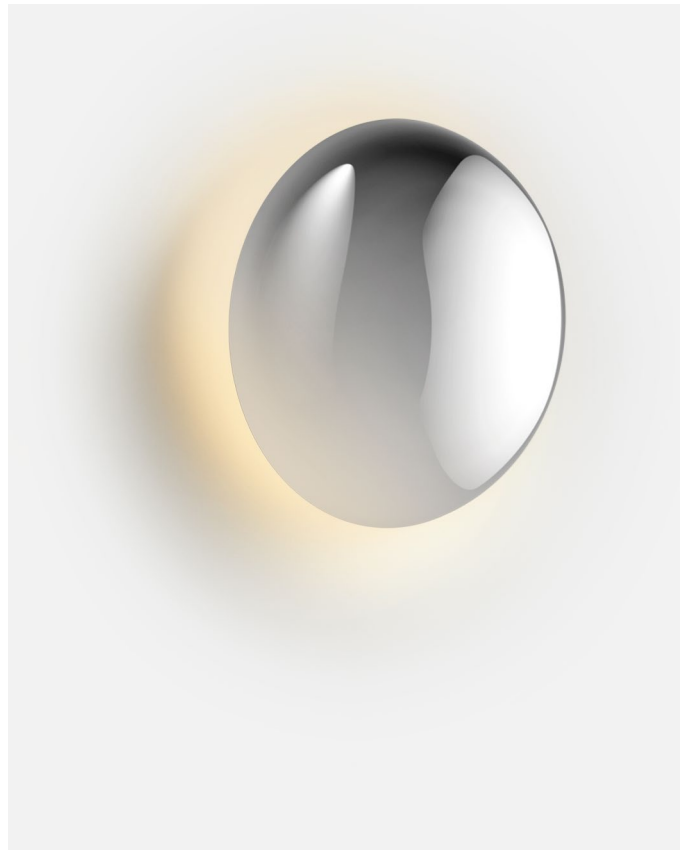

Babila, Marco Zanuso Jr.

Babila demonstrates that, when it comes to a design, the material can be as important as the shape. This new outdoor wall sconce is of polished stainless steel, a circular object that produces a panoramic effect, reflecting its surroundings. It is

not designed to be an architectural element, but rather a simple and beautiful design that draws attention, whether on or off, as it allows us to catch a glimpse of the daily life occurring around it.

Babila 18

Code	Finish
A706-005	● Polished stainless steel
A706-006-35	● White (RAL 9010)
A706-006-47	● Brown (RAL 8019)

Materials
Diffuser: Polished stainless steel
AISI 316 or lacquered aluminum

Dimmable: Yes
Integrated dimmer: No
Dimming protocols:
Phase cut (Triac)

Available upon request:
on/off
0-10V (120-277V)

Product type: Wall / Ceiling
Light Source: LED SMD 500mA 6W 2700K CRI90 607.2lm
Luminaire: 120 VAC TRIAC 8.7W 89lm
Weight: Net 1.8 lb – Gross 2.6 lb
Package: 11.4 x 12 x 4.9" – 2.6 lb – Vol - 0.35 ft³
LED included

Dimmable

ADA

Suitable for
wet locations

Wire installation: Hardwired