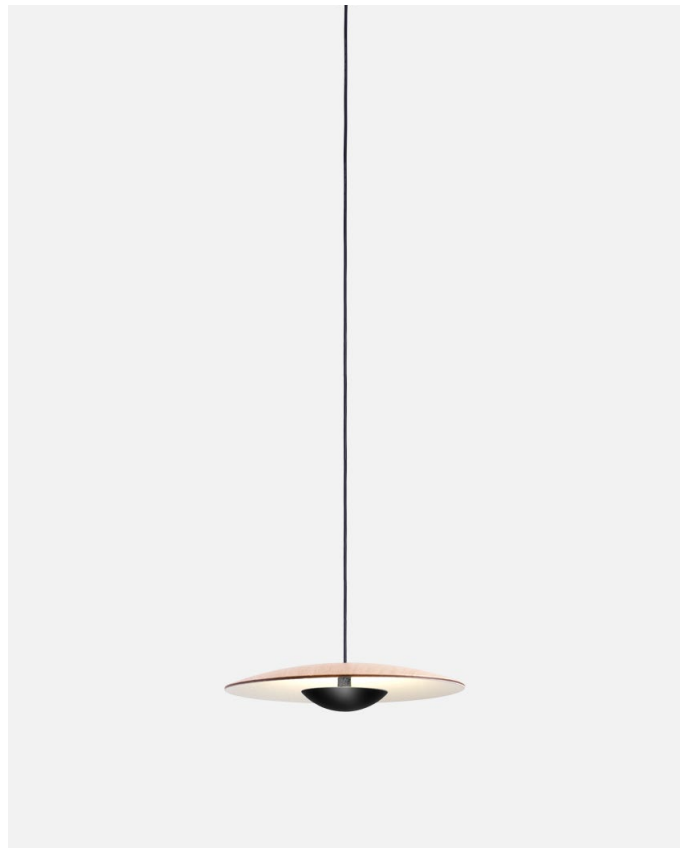

LED-Ginger 20

Code	Finish
A662-189	● Oak-White
A662-190	● Wenge-White
A662-191	● Oak-Oak
A662-192	● Wenge-Wenge
A662-252	● Brushed brass-Brushed brass
A662-253	● Brushed brass-White
A662-254	● Black-White

Materials: Pressed wood or brushed aluminum
Dissipater: Aluminum
Dimmable: No

Product type: Pendant
Light Source: LED SMD 350mA 4.05W 2700K CRI90 463lm
Luminaire: 90 - 264 VAC 6W 161lm
Weight: Net 1.3 lb – Gross 1.8 lb
Package: 9 x 8.26 x 3.93 " – 1.8 lb Vol – 0.35 ft³
LED included

Cable length: 6.6 ft
Wire installation: Hardwired
Cord color: Black
Canopy color: Black