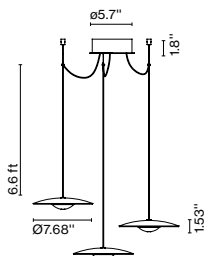

LED-Ginger 20x3

Code	Finish
A662-193	● Oak-White
A662-194	● Wenge-White
A662-195	● Oak-Oak
A662-196	● Wenge-Wenge
A662-237	● Brushed brass-Brushed brass
A662-238	● Brushed brass-White
A662-239	● Black-White

Materials
Diffuser: Pressed wood or brushed aluminum
Dissipater: Aluminum

Dimmable: Yes
Integrated dimmer: No
Dimming protocols: Dual dimming driver
Phase cut (Triac) or 0-10V

Product type: Pendant
Light Source: LED SMD 350mA 12.15W 2700K CRI90 1389lm
Luminaire: Only 120 VAC TRIAC 16W 483lm
120 - 277 VAC 0-10V 16W 483lm
Weight: Net 3.3 lb – Gross 4.4 lb
Package: 16.5 x 16.5 x 2.8" – 4.4 lb Vol – 0.35 ft³
LED included

Dimmable