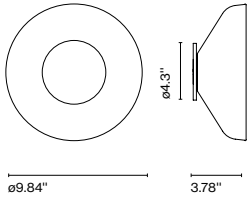

Aura Plus

Code	Finish
A676-019	○ Translucent
A676-020	● Opal
A676-021	● Smoked
A676-022	● Copper

Materials

Shade: Blown Glass

Structure: Polycarbonate

Dissipater: Aluminum

Dimmable: No

Product type: Wall / Ceiling

Light Source: LED SMD 500mA 6W 2700K CRI90 607.2lm

Luminaire: 90 - 264 VAC 8.7W 470lm

Weight: Net 1.96 lb – Gross 2.64 lb

Package: 13 x 13 x 8.6" - 2.64 lb – Vol - 0.74 ft³

Product notes: Suitable for damp locations

LED included

Wire installation: Hardwired

Spare parts

Code	Product	Finish	Spare part
A676-105	Aura	Transparent	Glass
A676-104	Aura	Opal	Glass
A676-102	Aura	Smoked	Glass
A676-103	Aura	Copper	Glass
A676-111	Aura Plus	Transparent	Glass
A676-110	Aura Plus	Opal	Glass
A676-108	Aura Plus	Smoked	Glass
A676-109	Aura Plus	Copper	Glass