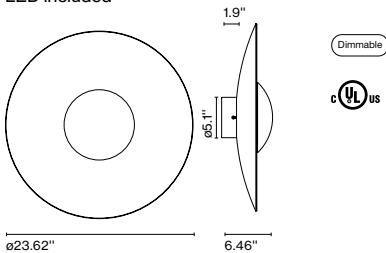

Materials
 Diffuser: Pressed wood or brushed aluminum
 Dissipater: Aluminum
 Canopy: Metal

Dimmable: Yes
 Integrated dimmer: No
 Dimming protocols: Dual dimming driver
 Phase cut (Triac) or 0-10V

Product type: Wall / Ceiling
 Light Source: LED SMD 700mA 22.4W 2700K CRI90 2933lm
 Luminaire: Only 120 VAC TRIAC 28W 1165lm
 120 - 277 VAC 0-10V 28W 1165lm
 Weight: Net 7.3 lb – Gross 13.8 lb
 Package: 26.3 x 26.3 x 9.44" - 13.8lb VOL - 3.53ft³
 LED included