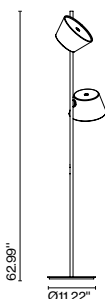

Tam Tam P2

Code   Finish
Stem
A633-221   ● Black (RAL 9011)

Shade
A633-011 39   ● Black (RAL 9011)
A633-011 35   ● Off-white (RAL 1013)
A633-011 46   ● Orange (RAL 2000)
A633-011 47   ● Brown Grey (RAL 7013)
A633-011 45   ● Green (RAL 6025)
A633-011 37   ● Sand (RAL 7032)
A633-011 48   ● Blue (RAL 5024)

Materials
Shade: Aluminum
Diffuser: Opalescent methacrylate
Structure: Metal

Product type: Floor
Light source: 2x E12 LED TYPE G16.5 5W
Weight: Net 15.4 lb – Gross 19.84 lb
Package: 66.14 x 7 x 7 " – 8.3 lb Vol – 0.28 ft³
          13 x 13 x 1.18 " – 6.6 lb Vol – 0.1 ft³
          (2x) 9.4 x 9.4 x 6.7 " – 2.2 lb Vol – 0.317 ft³
Product notes: Combine stem with 2 satellite shades.
Lamping not included