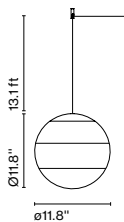

Dipping Light 30 - 24V

Code	Finish
A691-290	White
A691-291	Blue
A691-292	Green
A691-293	Amber
A691-294	Pink

Materials
Diffuser: Brilliant white blown glass globe with layered paint
Cover: Polycarbonate

Dimmable: Yes
Integrated dimmer: No
Dimming protocols: Dependent on purchased power supply. See Cluster Accessory, page 31.

Product type: Pendant
Light source: LED SMD 24Vdc 11.5W 2700K CRI90 1024lm
Luminaire: (Power supply not included) 379lm
Weight: Net 4.4 lb – Gross 7.3 lb
Package: 16 x 15.7 x 16 " – 7.3 lb Vol – 2.47 ft³
Product notes: Use with Cluster accessory, see pg 31, 32.
1 pc. hook accessory included.
LED included

Cable length: 13.1 ft
Wire installation: Hardwired
Cord color: Black