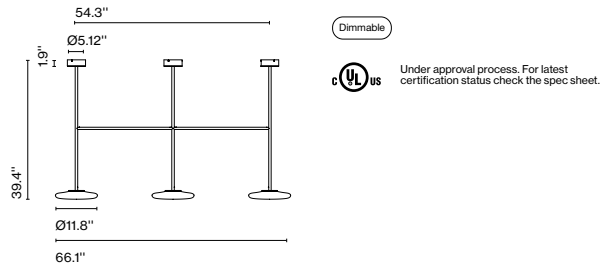

Ihana x3 100

Code	Finish	Dimming	CCT
A709-105-39-27K	Opal	Triac	27K
A709-106-39-22/30K	Opal	Triac	DTW 22K-30K

Materials
Structure: Steel
Shade: Opal blown glass

Dimmable: Yes
Integrated dimmer: No
Dimming protocols: Phase cut (Triac)
Dim to warm from 2200K to 3000K (Triac)

Product type: Pendant / Ceiling
Light source: LED SMD 700mA 23.5W 2700K CRI90 1826lm
Luminaire: 100 - 120 VAC TRIAC 42W 1491lm
Light source DTW: LED SMD 700mA 23.5W 2200-3000K CRI90
Luminaire DTW: 100 - 120 VAC TRIAC 42W
Weight: Net 15 lb – Gross 21 lb
Package: (3x) 8.3 x 16.5 x 16.5" – 6.61 lb Vol – 1.41 ft³
9.5 x 5.5 x 45" – 8.15 lb Vol – 1.41 ft³
9.5 x 5.5 x 45" – 6.2 lb Vol – 1.41 ft³

Product notes: 0-10V upon request
LED included

Wire installation: Hardwired
Canopy color: Black