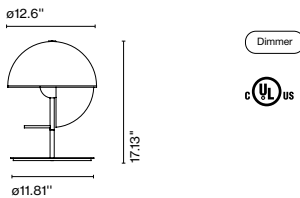

Theia M

Code
A672-005
A672-006

Finish
● White (RAL 9010)
● Black (RAL 9005)

Materials
Base: Iron
Stem: Iron
Dissipater: Aluminum
Diffuser: Spun metal
Shade: Thermoformed methacrylate

Integrated dimmer: Yes
Dimmer Type: Progressive from 0 to 100

Product type: Table
Light Source: LED SMD 700mA 8.2W 2700K CRI90 913lm
Luminaire: 85 - 264 VAC 14W
Weight: Net 13 lb – Gross 15.9 lb
Package: 14.1 x 14.1 x 9.44 " – 13.22 lb Vol – 1.06 ft³
17.3 x 7 x 4.7 " – 4.41 lb Vol – 0.35 ft³
LED included

Cable length: 5 ft
Wire installation: Plug-in
Cord color: Black
Switch location: Built-in the dissipater