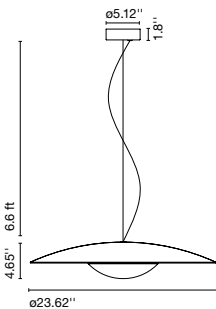

Ginger 60

Code	Finish	
A662-322	● Oak-White	
A662-323	● Wenge-White	
A662-284	● Brushed brass-Brushed brass	
A662-285	● Brushed brass-White	
A662-286	● Black-White	

Materials
Diffuser: Pressed wood or brushed aluminum
Dissipater: Aluminum

Dimmable: Yes
Integrated dimmer: No
Dimming protocols: Dual dimming driver
Phase cut (Triac) or 0-10V

Product type: Pendant
Light Source: LED SMD 700mA 22.4W 2700K CRI90 2933lm
Luminaire: Only 120 VAC TRIAC 28W 1165lm
120 - 277 VAC 0-10V 28W 1165lm
Weight: Net 7.7 lb – Gross 13.7 lb
Package: 26.37 x 26.37 x 9.4" - 13.7lb VOL - 3.46 ft³
LED included