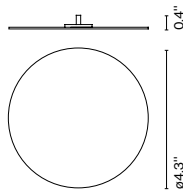

Disk accessory + magnet

Code	Finish
A691-097	● Black

Materials
Structure: Metal counterweight

Product type: Accessory
Weight: Net 1.1 lb – Gross 1.3 lb
Package: 6 x 5.5 x 3.5 " - 1.3 lb – Vol - 0.07 ft³