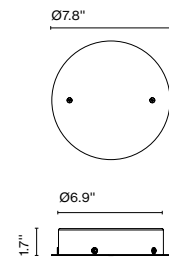

Circular Canopy 50W

Code A693-015 Finish ● Black

Dimming
0-10V

Materials
Structure: Painted iron

Dimmable: Yes
Integrated dimmer: No
Dimming Protocols: 0-10V (120-277V)

Product type: Accessory
Luminaire: 120 - 277 VAC 0-10V 58W (max.)
Weight: Net 2.5 lb – Gross 3.08 lb
Package: 9 x 8.2 x 3.5" - 3.08 lb – Vol - 0.14 ft³
Product notes: Canopy for 24V luminaires.