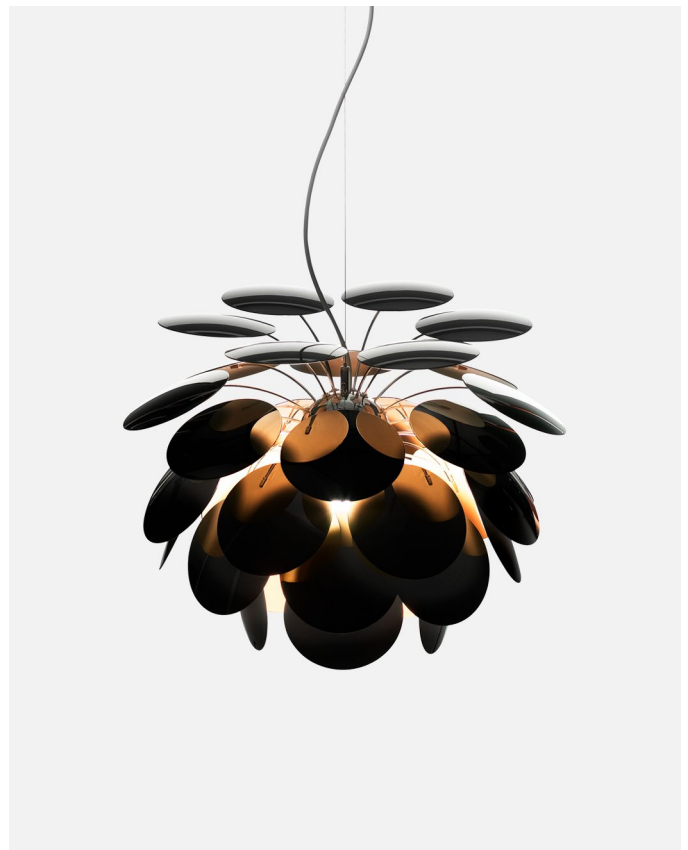

Discocó 88

Code	Finish
A620-006	● White (RAL 9003)
A620-133	● Matte Grey (RAL 7037)
A620-134	● Matte Beige (RAL 1001)
A620-085	● Black - Gold (RAL 9004 - Gold)

Materials
Discs: ABS
Sphere: Chromed metal
Canopy: Metal

Product type: Pendant
Light source: 3x E26 LED TYPE A 11W
Weight: Net 14.8 lb – Gross 23.4 lb
Package: 52.7 x 12.2 x 16.5" - 23.4 lb – Vol - 6 ft³
Lamping not included

Cable length: 9.8 ft
Wire installation: Hardwired
Cord color: White
Canopy color: White

Discocó 132

Code	Finish
A620-047	● White (RAL 9003)
A620-135	● Matte Grey (RAL 7037)
A620-136	● Matte Beige (RAL 1001)
A620-086	● Black - Gold (RAL 9004 - Gold)

Materials
Discs: ABS
Sphere: Chromed metal
Canopy: Metal

Product type: Pendant
Light source: 6x E26 LED TYPE A 11W
Weight: Net 40.8 lb – Gross 52.9 lb
Package: 47.6 x 16.1 x 16.1" - 30.9 lb – Vol - 7.06 ft³
17.7 x 16.5 x 16.5" - 22 lb – Vol - 2.82 ft³
Lamping not included

Cable length: 11.5 ft
Wire installation: Hardwired
Cord color: White
Canopy color: White