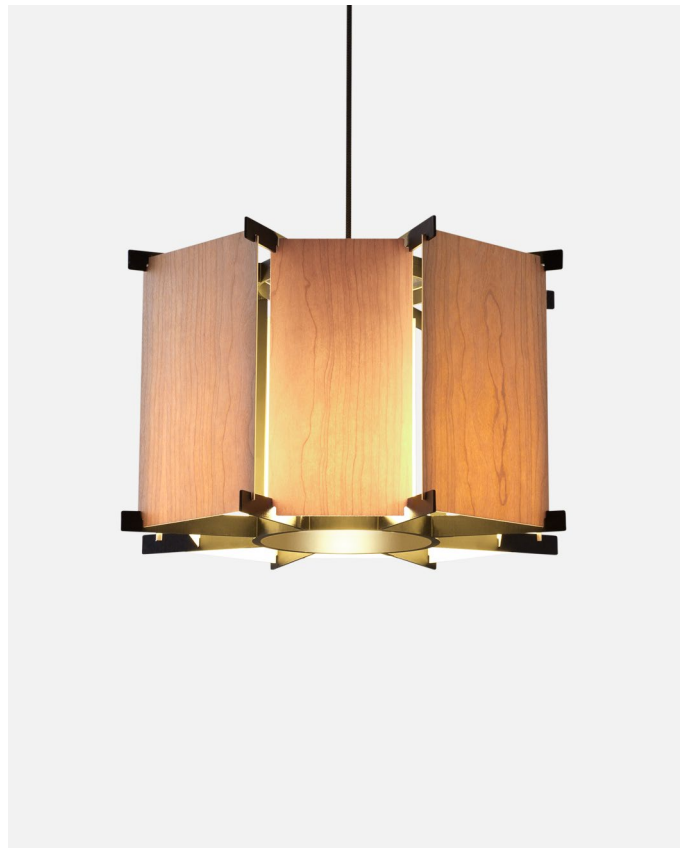

Product type: Pendant

Light source: E26 LED STANDARD 8W
Weight: Net 4.2 lb – Gross 5.07 lb
Package: 17 x 18.9 x 3.5" – 4.8 lb Vol – 0.7 ft³
Lamping not included

Cable length: 6.6 ft
Wire installation: Hardwired
Cord color: Black
Canopy color: Black