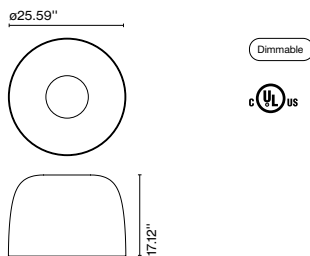

Djembé C 65.45

Code	Finish	
A681-332	White (RAL 1013)	➤
A681-333	Grey (RAL 7022)	➤
A681-334	Red (RAL 3011)	
A681-335	Sky Blue (PANTONE 7542C)	

Materials
Shade: Bi-injected rotary moulded polyethylene (stone texture on the outer part and smooth satin white on the inner part of the fixture)
Diffuser: Aluminum

Dimmable: Yes
Integrated dimmer: No
Dimming protocols: Dual dimming driver
Phase cut (Triac) or 0-10V

Product type: Ceiling
Light Source: LED SMD 700mA 22.4W 2700K CRI90 2933lm
Luminaire: Only 120 VAC TRIAC 26W 1770lm
120 - 277 VAC 0-10V 26W 1770lm
Weight: Net 16.5 lb – Gross 22 lb
Package: 25.6 x 25.6 x 19.3" – 22 lb Vol – 7.06 ft³
Product notes: 3000K available upon request
LED included

Wire installation: Hardwired