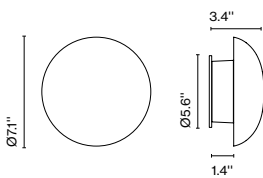

Babila 18

Code	Finish
A706-005	● Polished stainless steel
A706-006-35	● White (RAL 9010)
A706-006-47	● Brown (RAL 8019)

Materials
Diffuser: Polished stainless steel
AISI 316 or lacquered aluminum

Dimmable: Yes
Integrated dimmer: No
Dimming protocols:
Phase cut (Triac)

Available upon request:
on/off
0-10V (120-277V)

Product type: Wall / Ceiling
Light Source: LED SMD 500mA 6W 2700K CRI90 607.2lm
Luminaire: 120 VAC TRIAC 8.7W 89lm
Weight: Net 1.8 lb – Gross 2.6 lb
Package: 11.4 x 12 x 4.9" – 2.6 lb – Vol - 0.35 ft³
LED included

Dimmable

ADA

Suitable for
wet locations

Wire installation: Hardwired