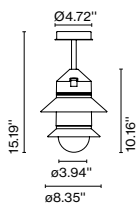

Materials

Structure: Polycarbonate
Shade: Blown pressed glass
Support: Stainless anti-oxidant
cataphoresis treatment

Product type: Ceiling

Light source: E26 LED TYPE A19 8W

Weight: Net 3.1 lb – Gross 5.3 lb

Package: 20.8 x 13 x 9.4" – 5.3 lb Vol – 1.48 ft³

Lamping not included

Suitable for
wet locations