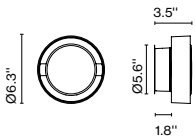

Plaff-on! 16 IP65

Code A628-051
Finish ● Black

Materials
Structure: Aluminum
Shade: Opal blown glass

Dimmable: Yes
Integrated dimmer: No
Dimming protocols: Phase cut (Triac)

Available upon request:
on/off
0-10V (120-277V)

Product type: Wall / Ceiling
Light Source: LED SMD 500mA 6W 2700K CRI90 607.2lm
Luminaire: 120 VAC TRIAC 8.7W 225lm
Weight: Net 1.76 lb – Gross 2.65 lb
Package: 8.6 x 8.6 x 6.7" – 2.6 lb Vol – 0,28 ft³
LED included

Dimmable

ADA

Suitable for
wet locations

Wire installation: Hardwired