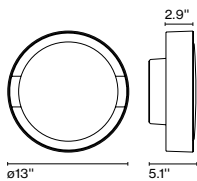

Plaff-on! 33 LED IP54

Code	Finish	CCT
A628-062	● Black	27K
A628-062-3CCT	● Black	27K - 30K - 40K

Materials
Structure: Aluminum
Shade: Opal blown glass

Dimmable: Yes
Integrated dimmer: No
Dimming protocols: Dual dimming driver
Phase cut (Triac) or 0-10V

Product type: Wall / Ceiling
Light source: LED SMD 700mA 23W 2700K CRI90 2654lm
Luminaire: Only 120 VAC TRIAC 28W 1941lm
120 - 277 VAC 0-10V 28W 1941lm

For 3CCT
Light source: LED SMD 700mA 23W 2700-4000K CRI90 2654lm
Luminaire: Only 120 VAC TRIAC 28W 1941lm
120 - 277 VAC 0-10V 28W 1941lm
Weight: Net 8.8 lb – Gross 9.9 lb
Package: 15.7 x 15.7 x 8.3 " – 9.9 lb Vol – 1.05 ft³
LED included

Dimmable

Suitable for damp locations