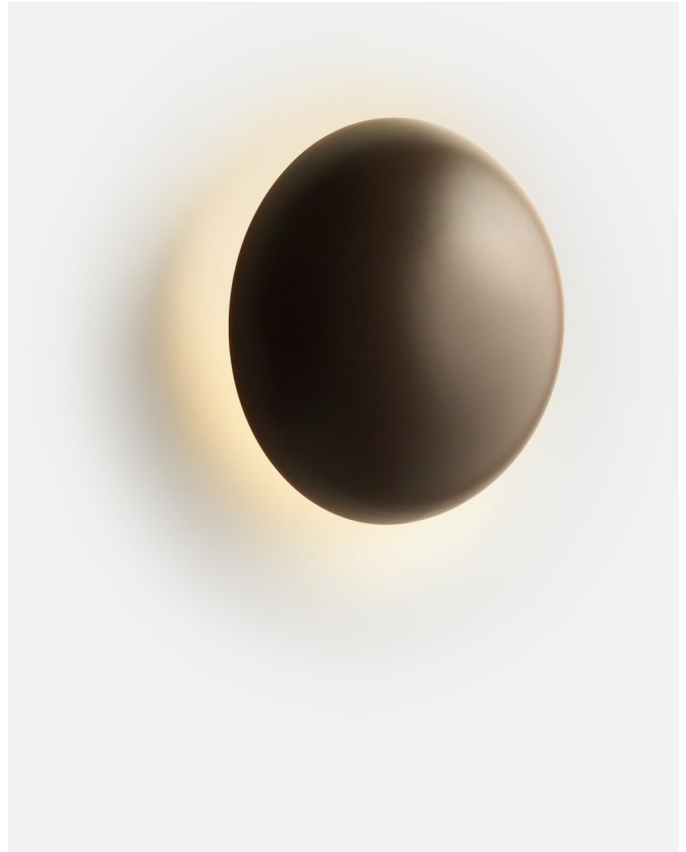

Babila 28

Code

A706-007
A706-008-35
A706-008-47

Finish

● Polished stainless steel
● White (RAL 9010)
● Brown (RAL 8019)

Materials

Diffuser: Polished stainless steel
AISI 316 or lacquered aluminum

Dimmable: Yes

Integrated dimmer: No
Dimming protocols:
Phase cut (Triac)

Available upon request:
on/off
0-10V (120-277V)

Product type: Wall / Ceiling

Light Source: LED SMD 500mA 6W 2700K CRI90 607.2lm

Luminaire: 120 VAC TRIAC 8.7W 185lm

Weight: Net 3 lb – Gross 4.6 lb

Package: 15.4 x 15.7 x 4.9 " - 4.6 lb VOL - 0.7 ft³

LED included

Wire installation: Hardwired