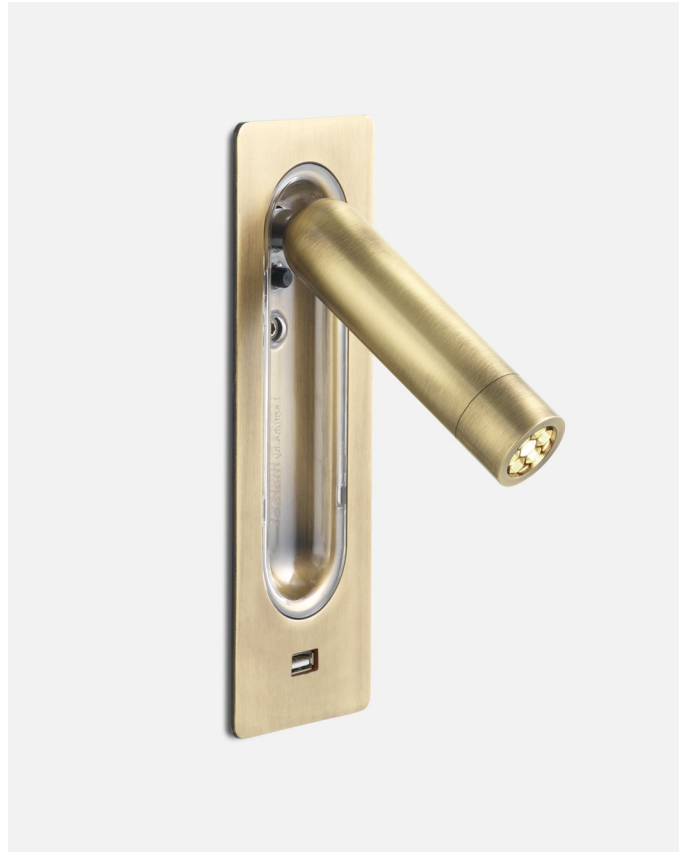

Ledtube RSC USB

Code	Finish
A622-201	● Aluminum
A622-202	● Bronze
A622-203	● Matte white (RAL 9010)
A622-204	● Matte black (RAL 9005)

Materials
Structure: Injected aluminum
Frontal: Transparent polycarbonate

Dimmable: No

Product type: Wall
Light Source: LED SMD 700mA 2.3W 2700K CRI80 226.5lm
Luminaire: 100 - 240 VAC 10W 131lm
Weight: Net 1.91 lb – Gross 2.20 lb
Package: 4.3 x 8.3 x 3.5" – 1.8 lb Vol – 0.08 ft³
Product notes: Incorporated press button to switch on or off when opening or closing the wall lamp. Honeycomb grill to reduce glare. Incorporated USB on fixture face.
LED included

Wire installation: Hardwired