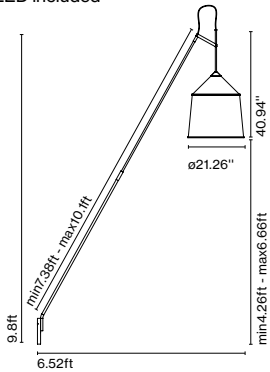

Jaima P307 + Shade 54

Code Finish
Structure E26
A683-072 ● Black (RAL 9005)
Structure LED IP65
A683-073 ● Black (RAL 9005)

Shade 54
A683-037 ● Beige
A683-038 ● Grey

Materials
Shade: Textilene, inner part in white
Structure: Stainless steel
Extensible stem: Carbon fiber
Dimmable: Yes
Integrated dimmer: No

Product type: Floor
Light Source: E26 LED Globe (ø120) 22W
Light Source: LED COB 120 VAC 15W 2700K CRI90 1022lm
Luminaire: 120VAC TRIAC 15W 513lm
Weight: Net 10.36 lb – Gross 27.5 lb
Package: 109 x 19 x 9 " – 19.82 lb Vol – 10.59 ft³
21.7 x 21.7 x 17.7 " – 7.7 lb Vol – 14.8 ft³
LED included