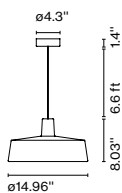

Soho 38 LED

Code	Finish
A631-235	● White
A631-236	● Stone grey
A631-237	● Black

Materials: Shade: Rotary moulded polyethylene
Diffuser: Methacrylate opal

Dimmable: Yes
Integrated dimmer: No
Dimming protocols: Phase cut (Triac)

Product type: Pendant
Light Source: LED SMD 700mA 13.2W 2700K CRI80 1848lm
Luminaire: 100 - 120 VAC TRIAC 16W 1051lm
Weight: Net 5.5 lb – Gross 7.71 lb
Package: 17.3 x 17.7 x 9.4 " – 7.71 lb Vol – 1.76 ft³
LED included