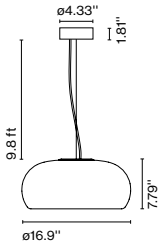

Vetra 43

Code	Finish	Dimming
A689-016	● White	Triac
A689-023	● White	0-10V
A689-043	● Amber	Triac
A689-044	● Amber	0-10V

Materials
Shade: Blown glass
Dissipater: Aluminum

Dimmable: Yes
Integrated dimmer: No
Dimming protocols: Phase cut (Triac)
0-10V

Product type: Pendant
Light Source: LED SMD 700mA 16.28W 2700K CRI90 1873lm
Luminaire: 90 - 135 VAC TRIAC 19W 881lm
120 - 277 VAC 0-10V 19W 881lm
Weight: Net 12.6 lb – Gross 16.5 lb
Package: 22.4 x 22.4 x 14.6 " – 6.5 lb Vol – 4.23 ft³
LED included