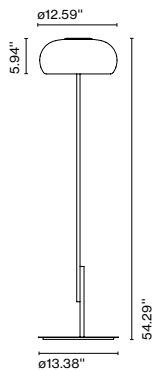

Vetra P

Code	Finish
A689-019	● White
A689-020	● Black

Materials
Base: Iron
Stem: Iron
Shade: Blown glass
Dissipater: Aluminum

Dimmable: Yes
Integrated dimmer: No
3 positions sensor dimmer.

Product type: Floor
Light Source: LED SMD 700mA 8.2W 2700K CRI90 913lm
Luminaire: 90 - 264 VAC 11W 348lm
Weight: Net 17,4 lb – Gross 22 lb
Package: 17 x 17 x 11 " – 6.61 lb Vol – 1.8 ft³
55 x 10 x 10 " – 8.8 lb Vol – 3.17 ft³
14 x 14 x 2 " – 6.6 lb Vol – 0.778 ft³
LED included