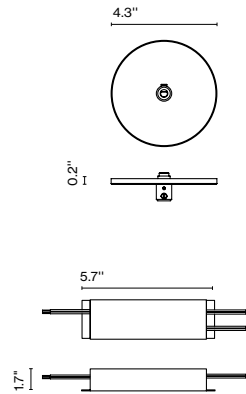

Outlox Box Cover Plate

Code
A666-219-15
A666-219-16

Finish
● Matt Gold
● Black

Code
968-230

Description
Power supply 60W - 24V

Product type: Ceiling
120 - 277 VAC 0-10V
Product notes: The installation and location of the remote LED driver must be in accordance with the specific regulations of each country and will be the exclusive responsibility of the installation company.

Materials
Structure: Metal