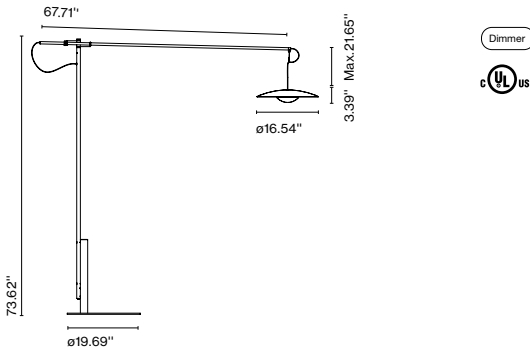

LED-Ginger XL 42

Code	Finish
A662-120	● Oak-White
A662-121	● Wenge-White

Materials
Diffuser and base: Pressed wood or brushed aluminum
Dissipater: Aluminum
Stem: Metal
Arm: Carbon fiber

Integrated dimmer: Yes
Dimmer Type: Foot-operated progressive in-line dimmer

Product type: Floor
Light Source: LED SMD 700mA 16.28W 2700K CRI90 1873lm
Luminaire: 85 - 264 VAC 698lm
Weight: Net 52.5 lb – Gross 61.3 lb
Package: 22.44 x 20.87 x 6.69" - 6.171lb VOL - 1.8ft³
75.2 x 7.87 x 4.3" - 22.04lb VOL - 1.41ft³
24.8 x 24.4 x 1.57" - 33.06lb VOL - 0.7ft³

LED included

Cable length: 8.2 ft
Wire installation: Plug-in
Cord color: Black
Switch location: In-line