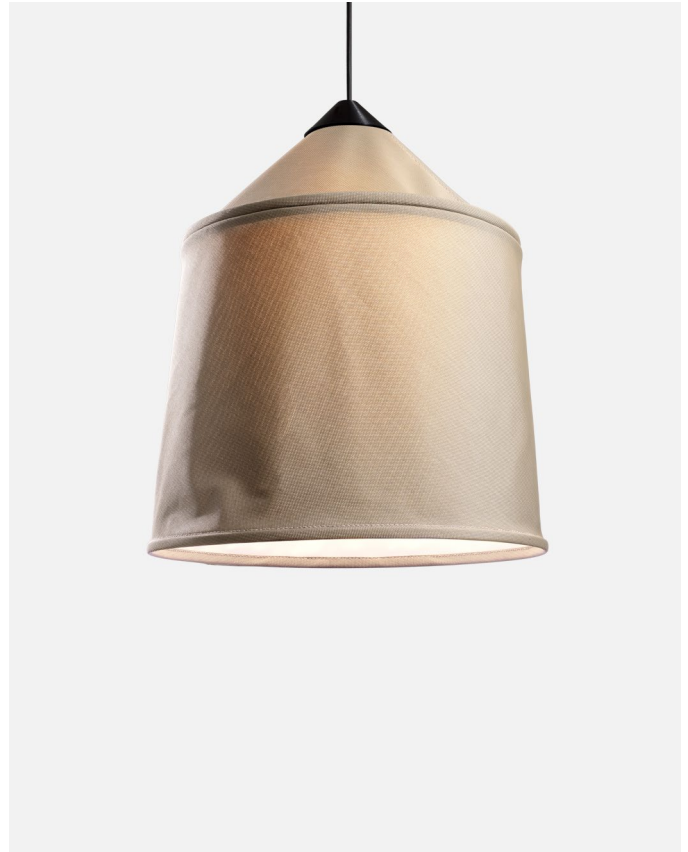

Jaima 43 IP65

Code
A683-059
A683-060

Finish
● Beige
● Grey

Materials
Shade: Textilene, inner part in white

Dimmable: Yes
Integrated dimmer: No
Dimming protocols: Phase cut (Triac)

Product type: Pendant
Light Source: LED COB 120 VAC 15W 2700K CRI90 1022lm
Luminaire: 120 VAC TRIAC 15W 528lm
Weight: Net 4 lb – Gross 8.1lb
Package: 17.3 x 17.7 x 15.4 " – 11 lb Vol – 2.8 ft³
LED included

Dimmable

Suitable for
wet locations

Cable length: 6.6 ft
Wire installation: Hardwired
Cord color: Black
Canopy color: Black