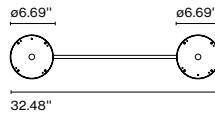

Accessory C2 Djembé 65

Code A681-426   Finish ● Black (RAL 9005)