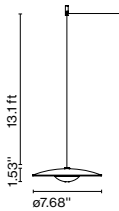

LED-Ginger 20 - 24V

Code	Finish
A662-392	● Oak-White
A662-393	● Wenge-White
A662-394	● Oak-Oak
A662-395	● Wenge-Wenge
A662-344	● Brushed brass-Brushed brass
A662-345	● Brushed brass-White
A662-346	● Black-White

Materials
Diffuser: Pressed wood or brushed aluminum
Dissipater: Aluminum

Dimmable: Yes
Integrated dimmer: No
Dimming protocols: Dependent on purchased power supply. See Cluster Accessory, page 31.

Product type: Pendant
Light source: LED SMD 24Vdc 5W 2700K CRI90 495lm
Luminaire: (Power supply not included) 161lm
Weight: Net 0.7 lb – Gross 1.1 lb
Package: 9 x 8.26 x 3.93" – 1.1 lb Vol – 0.35 ft³
Product notes: Use with Cluster accessory, see pg 31, 32.
1 pc. hook accessory included.
LED included

Dimmable