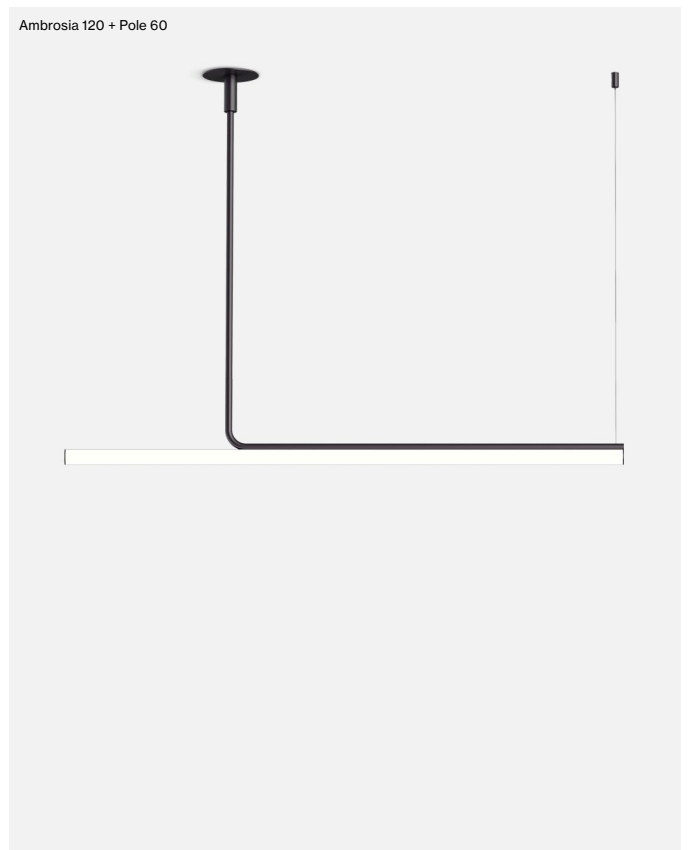

Ambrosia 120

Code	Finish	CCT
A704-101-15-22K	● Matt Gold	22K
A704-101-15-27K	● Matt Gold	27K
A704-101-15-30K	● Matt Gold	30K
A704-101-16-22K	● Black	22K
A704-101-16-27K	● Black	27K
A704-101-16-30K	● Black	30K

Materials: Aluminum
Structure: Aluminum
Diffuser: Methacrylate
Canopy: Aluminum / Steel

Dimmable: Yes
Integrated dimmer: No
Dimming protocols: See power options supply on pg 11.

Product type: Pendant / Ceiling

Light source Ambrosia 22K: LED SMD 24Vdc 19.2W 2200K CRI80 2116lm
Luminaire Ambrosia 22K: (Power supply not included) 1885lm

Light source Ambrosia 27K: LED SMD 24Vdc 19.2W 2700K CRI90 2028lm
Luminaire Ambrosia 27K: (Power supply not included) 1891lm

Light source Ambrosia 30K: LED SMD 24Vdc 19.2W 3000K CRI90 2256lm
Luminaire Ambrosia 30K: (Power supply not included) 1927lm

Weight: Net 5.3 lb – Gross 6.6 lb

Package: 11.4 x 3.9 x 53.1" – 4.4 lb – Vol - 1.4 ft³

3.1 x 3.1 x 50.4" – 2.2 lb – Vol - 0.4 ft³

Product notes: 24V remote power supply to be ordered separately.

Canopy not included. Supplied with 10.8 ft wire.

LED included

Dimmable

(1) The height can be increased by means of the 15.7 or 23.6" poles (max. 3 units.) They can be combined.

Wire installation: Hardwired / Recessed