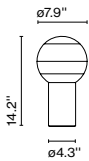

Dipping Light S

Code	Finish
A691-306	White - Brushed Brass
A691-307	White - Graphite
A691-308	Blue - Brushed Brass
A691-309	Blue - Graphite
A691-310	Green - Brushed Brass
A691-311	Green - Graphite
A691-312	Amber - Brushed Brass
A691-313	Amber - Graphite
A691-314	Pink - Brushed Brass
A691-315	Pink - Graphite

Materials
Body: Metal
Diffuser: Brilliant white blown glass globe with layered paint

Dimmable: Yes
Integrated dimmer: Yes
Dimming protocols: Progressive dimmer from 0 to 100

Product type: Table
Light Source: LED SMD 700mA 8.6W 2700K CRI90 765lm
Luminaire: 85 - 264 VAC 11W
Weight: Net 3 lb – Gross 5.5 lb
Package: 6.7 x 13 x 6.7" – 3 lb Vol – 0.3 ft³
9.8 x 9.8 x 12.2" – 2.4 lb Vol – 0.7 ft³
LED included

Cable length: 5.75 ft
Wire installation: Plug-in
Cord color: Black
Switch location: In-line