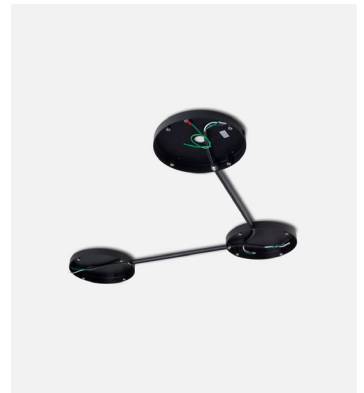

Materials
Structure: Painted iron

Product type: Accessory
Weight: Net 3.9 lb – Gross 4.85 lb
Package: 33.4 x 7.8 x 3.5" - 4.85 lb – Vol - 0.53 ft³
Product notes: Accessory to combine 3 Djembé 65 models for a single junction box.