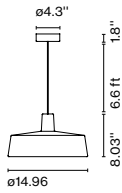

Soho 38 IP44 LED

Code	Finish
A631-245	● White
A631-246	● Stone grey
A631-247	● Black

Materials
Shade: Rotary moulded polyethylene
Diffuser: Methacrylate opal

Dimmable: Yes
Integrated dimmer: No
Dimming protocols: Phase cut (Triac)

Product type: Pendant
Light Source: LED SMD 700mA 13.2W 2700K CRI80 1848lm
Luminaire: 100 - 120 VAC TRIAC 16W 1051lm
Weight: Net 5.95 lb – Gross 7.71 lb
Package: 17.7 x 17.3 x 9.84 " – 7.71 lb Vol – 1.76 ft³
LED included

Dimmable

Suitable for
wet locations

Cable length: 6.6 ft
Wire installation: Hardwired
Cord color: Black
Canopy color: White