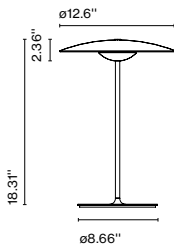

LED-Ginger S

Code	Finish
A662-039	● Oak-White
A662-040	● Wenge-White

Materials
Diffuser and base: Pressed wood or brushed aluminum
Dissipater: Aluminum
Stem: Aluminum

Integrated dimmer: Yes
Dimmer Type: Progressive from 0 to 100

Product type: Table
Light Source: LED SMD 700mA 8.2W 2700K CRI90 913lm
Luminaire: 85 - 264 VAC 14W 350lm
Weight: Net 5.7 lb – Gross 9.92 lb
Package: 22.44 x 20.87 x 6.69" - 9.92lb VOL - 1.8ft³
LED included

Dimmer

Cable length: 6.6 ft
Wire installation: Plug-in
Cord color: Black
Switch location: In-line