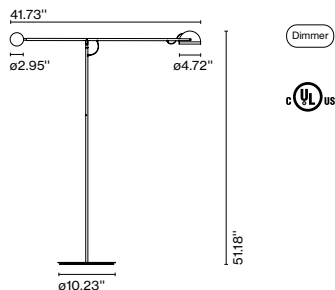

Copérnica P

Code	Finish
A686-052	● Graphite-Golden-Black
A686-053	● Graphite-Satin Nickel-Black
A686-054	● Graphite-Red-Black

Materials	Dimmable: Yes
Structure: Satin nickel or graphite	Integrated dimmer: Yes
Base: Steel	Dimming protocols: 3 positions dimmer
Counterweight: Steel	
Diffuser: Aluminum	

Product type: Floor
Light Source: LED SMD 24Vdc 4.7W 2700K CRI90 491lm
Luminaire: 85 - 264 VAC 7W 416lm
Weight: Net 8.8 lb – Gross 15 lb
Package: 64.6 x 9.8 x 6.7" – 9 lb Vol – 2.3 ft³
14 x 14 x 1.2" – 6 lb Vol – 0.14 ft³

LED included

Cable length: 6.6 ft
Wire installation: Plug-in
Cord color: Black
Switch location: Underside of shade.