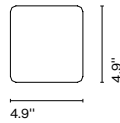

Signage Lid

Code	Finish
-	3 - 10 units
-	11 - 25 units
-	26 or more units