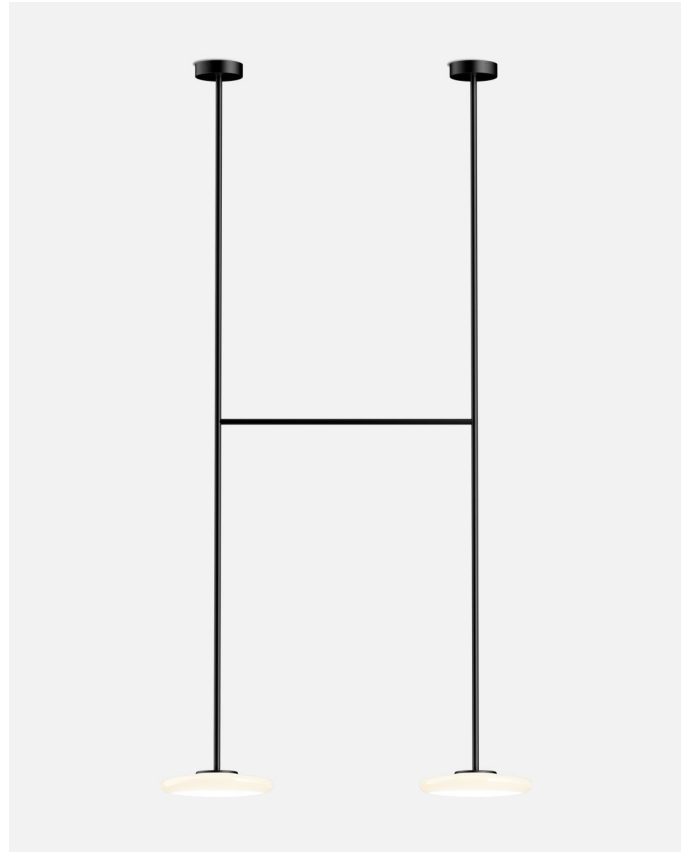

Ihana x2 200

Code	Finish	Dimming	CCT
A709-107-39-27K	● Opal	Triac	27K
A709-108-39-22/30K	● Opal	Triac	DTW 22K-30K

Materials
Structure: Steel
Shade: Opal blown glass

Dimmable: Yes
Integrated dimmer: No
Dimming protocols: Phase cut (Triac)
Dim to warm from 2200K to 3000K (Triac)

Product type: Pendant / Ceiling
Light source: LED SMD 700mA 16W 2700K CRI90 1826lm
Luminaire: 100 - 120 VAC TRIAC 28W 994lm
Light source DTW: LED SMD 700mA 16W 2200-3000K CRI90
Luminaire DTW: 100 - 120 VAC TRIAC 28W
Weight: Net 14.8 lb – Gross 21.4 lb
Package: (2x) 8.3 x 16.5 x 16.5 " – 6.61 lb Vol – 1.41 ft³
7 x 7 x 88.6 " – 14.8 lb Vol – 2.47 ft³
Product notes: 0-10V upon request
LED included

Dimmable

Wire installation: Hardwired
Canopy color: Black

Ihana x3 80

Code	Finish	Dimming	CCT
A709-156-39-27K	● Opal	Triac	27K
A709-113-39-22/30K	● Opal	Triac	DTW 22K-30K

Materials
Structure: Steel
Shade: Opal blown glass

Dimmable: Yes
Integrated dimmer: No
Dimming protocols: Phase cut (Triac)
Dim to warm from 2200K to 3000K (Triac)

Product type: Pendant / Ceiling
Light source: LED SMD 700mA 23.5W 2700K CRI90 1826lm
Luminaire: 100 - 120 VAC TRIAC 42W 1491lm
Light source DTW: LED SMD 700mA 23.5W 2200-3000K CRI90
Luminaire DTW: 100 - 120 VAC TRIAC 42W
Weight: Net 15 lb – Gross 21 lb
Package: (3x) 8.3 x 16.5 x 16.5 " – 6.61 lb Vol – 1.41 ft³
9.5 x 5.5 x 45 " – 8.15 lb Vol – 1.41 ft³
9.5 x 5.5 x 45 " – 6.2 lb Vol – 1.41 ft³
Product notes: 0-10V upon request
LED included

Dimmable

Wire installation: Hardwired
Canopy color: Black