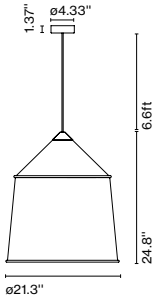

Jaima 54 IP65

Code
A683-063
A683-064

Finish
● Beige
● Grey

Materials
Shade: Textilene, inner part in white

Dimmable: Yes
Integrated dimmer: No
Dimming protocols: Phase cut (Triac)

Product type: Pendant
Light Source: LED COB 120 VAC 15W 2700K CRI90 1022lm
Luminaire: 120VAC TRIAC 15W 513lm
Weight: Net 4.85 lb – Gross 11 lb
Package: 21.5 x 21.5 x 18.1 " – 11 lb Vol – 4.95 ft³
LED included

Dimmable

Suitable for
wet locations

Cable length: 6.6ft
Wire installation: Hardwired
Cord color: Black
Canopy color: Black