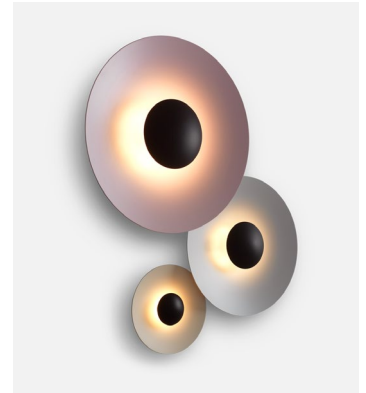

Accessory C3 20/32/42

Code	Finish
Structure A662-539	● Black
Shades 20	
A662-519	● Oak-White
A662-520	● Wenge-White
A662-521	● Oak-Oak
A662-522	● Wenge-Wenge
A662-523	● Brushed brass-Brushed brass
A662-524	● Black-White
A662-582-36-27K	● Mauve (RAL 010 70 10)
A662-582-37-27K	● Sand (RAL 050 85 10)
A662-582-38-27K	● Stone Grey (RAL 000 65 00)

Shades 32	
A662-525	● Oak-White
A662-526	● Wenge-White
A662-527	● Oak-Oak
A662-528	● Wenge-Wenge
A662-529	● Brushed brass-Brushed brass
A662-530	● Black-White
A662-583-36-27K	● Mauve (RAL 010 70 10)
A662-583-37-27K	● Sand (RAL 050 85 10)
A662-583-38-27K	● Stone Grey (RAL 000 65 00)

Shades 42	
A662-532	● Oak-White
A662-533	● Wenge-White
A662-534	● Oak-Oak
A662-535	● Wenge-Wenge
A662-536	● Brushed brass-Brushed brass
A662-537	● Black-White
A662-584-36-27K	● Mauve (RAL 010 70 10)
A662-584-37-27K	● Sand (RAL 050 85 10)
A662-584-38-27K	● Stone Grey (RAL 000 65 00)

Materials	Dimmable: Yes
Canopy: Metal	Integrated dimmer: No
	Dimming protocols: Dual dimming driver
	Phase cut (Triac) or 0-10V

Product type: Wall / Ceiling
Luminaire: Only 120 VAC TRIAC 30W (max.)
120 - 277 VAC 0-10V 30W (max.)

Weight: Net 17.2 lb – Gross 22 lb
Package: 9.1 x 8.3 x 3.9" - 2.2lb VOL - 0.35 ft³
22.4 x 20.8 x 6.7" - 7.7lb VOL - 1.8 ft³
22.4 x 20.8 x 6.7" - 6.6lb VOL - 1.8 ft³
20.9 x 20.9 x 4.7" - 5.5lb VOL - 1.1 ft³

Product notes: Must be specified together with Ginger 20C + 32C + 42C. See pg 77, 78, 79.

LED included

Canopy color: Black
Wire installation: Hardwired

Accessory C2 LED-Ginger 32/42

Code	Finish
A662-215	● Black (RAL 9005)

Materials
Structure: Painted iron