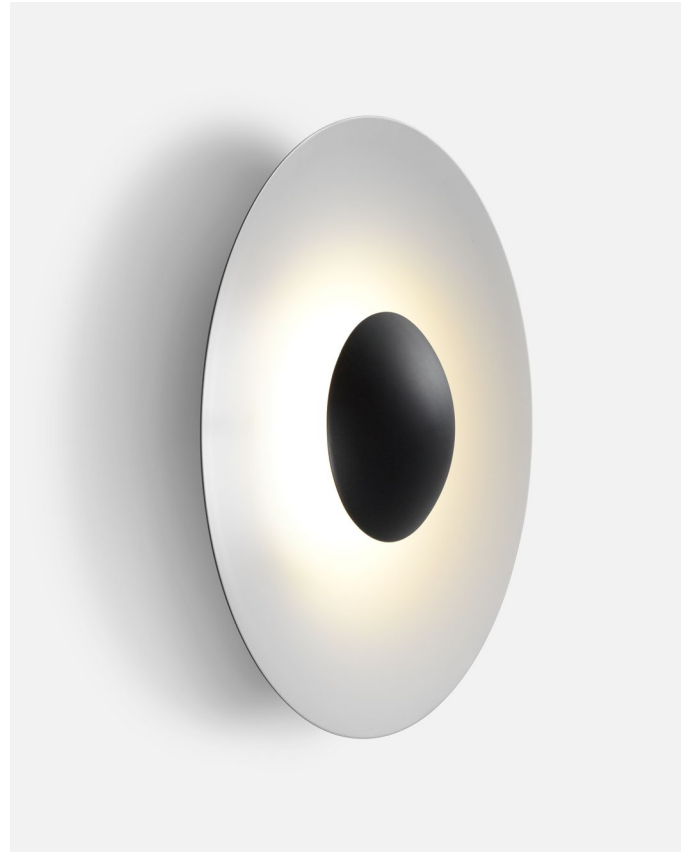

LED-Ginger 20C IP65

Code	Finish
A662-650-31	● Rust Brown
A662-650-39	● Black-White (RAL 9005-9010)

Materials	Dimmable: Yes
Diffuser: Aluminum	Integrated dimmer: No
Dissipater: Aluminum	Dimming protocols: 0-10V

Product type: Wall / Ceiling
Light source: LED SMD 24Vdc 5W 2700K CRI90 495lm
Luminaire: (Power supply not included) 161lm - Black-White
(Power supply not included) 29lm - Rust brown
Weight: Net 1.1 lb – Gross 1.5 lb
Package: 9.4 x 8.3 x 3.9 " – 1.5 lb Vol – 0.4 ft³
Product notes: 24V remote power supply to be ordered separately, see pg 90.
LED included

Dimmable

ADA

Suitable for wet locations