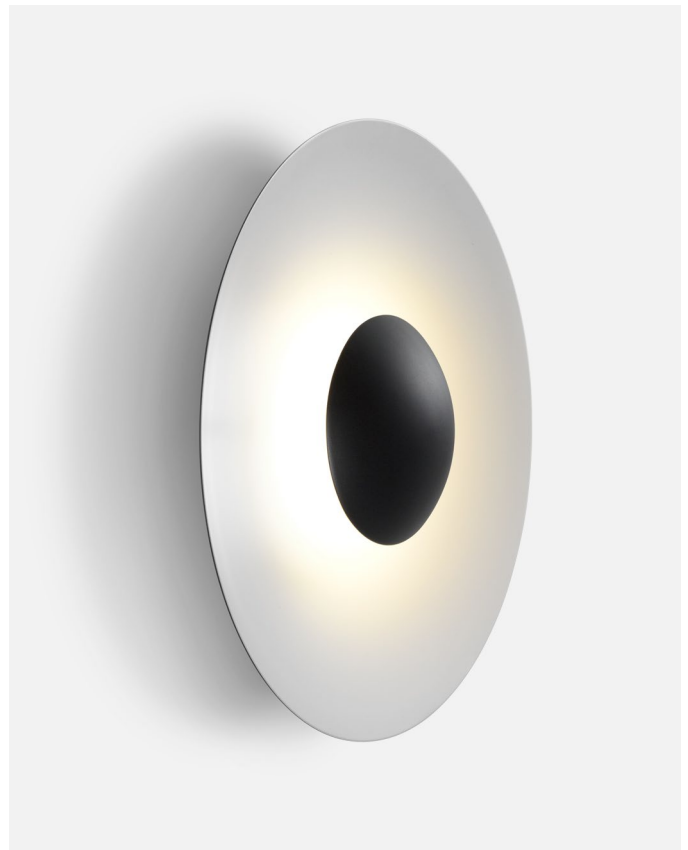

Canopy color: Black