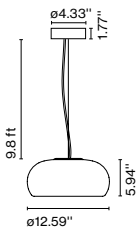

Vetra 32

Code	Finish	Dimming
A689-015	● White	Triac
A689-022	● White	0-10V
A689-041	● Amber	Triac
A689-042	● Amber	0-10V

Materials
Shade: Blown glass
Dissipater: Aluminum

Dimmable: Yes
Integrated dimmer: No
Dimming protocols: Phase cut (Triac)
0-10V

Product type: Pendant
Light Source: LED SMD 700mA 8.2W 2700K CRI90 913lm
Luminaire: 100 - 120 VAC TRIAC 14W 350lm
120 - 277 VAC 0-10V 14W 348lm
Weight: Net 6.6 lb – Gross 8.8 lb
Package: 17 x 17 x 11" – 8.8 lb Vol – 1.8 ft³
LED included

Dimmable