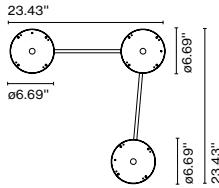

Accessory C3 Djembé 42

Code A681-425   Finish ● Black (RAL 9005)