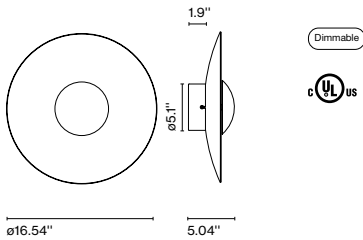

LED-Ginger 42C

Code	Finish	Dimming
A662-207	● Oak-White	Triac
A662-208	● Wenge-White	Triac ➤➤
A662-209	● Oak-Oak	Triac ➤➤
A662-210	● Wenge-Wenge	Triac
A662-446	● Brushed brass	Triac
A662-447	● Black-White	Triac
A662-579-36-27K	● Mauve (RAL 010 70 10)	Triac
A662-579-37-27K	● Sand (RAL 050 85 10)	Triac
A662-579-38-27K	● Stone Grey (RAL 000 65 00)	Triac
A662-328	● Oak-White	0-10V
A662-329	● Wenge-White	0-10V
A662-330	● Oak-Oak	0-10V
A662-331	● Wenge-Wenge	0-10V
A662-448	● Brushed brass	0-10V
A662-449	● Black-White	0-10V
A662-580-36-27K	● Mauve (RAL 010 70 10)	0-10V
A662-580-37-27K	● Sand (RAL 050 85 10)	0-10V
A662-580-38-27K	● Stone Grey (RAL 000 65 00)	0-10V

Materials
Diffuser: Pressed wood or brushed aluminum
Dissipater: Aluminum
Canopy: Metal

Dimmable: Yes
Integrated dimmer: No
Dimming protocols:
Phase cut (Triac)
0-10V

Product type: Wall / Ceiling
Light Source: LED SMD 700mA 16.28W 2700K CRI90 1873lm
Luminaire: 90 - 135 VAC TRIAC 21W 698lm
120 - 277 VAC 0-10V 21W 698lm
Weight: Net 4.2 lb – Gross 7.71 lb
Package: 22.4 x 20.8 x 6.7 " - 7.71lb VOL - 1.80ft³
LED included

Dimmable