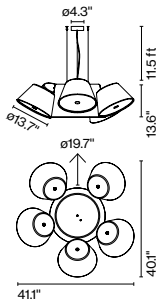

Tam Tam 5

Code	Finish	
Central shade		
A633-103 39	● Black (RAL 9011)	➤
A633-103 35	● Off-White (RAL 1013)	➤
Satellite shade		
A633-101 39	● Black (RAL 9011)	➤
A633-101 35	● Off-white (RAL 1013)	➤
A633-101 46	● Orange (RAL 2000)	
A633-101 47	● Brown Grey (RAL 7013)	
A633-101 45	● Green (RAL 6025)	
A633-101 37	● Sand (RAL 7032)	
A633-101 48	● Blue (RAL 5024)	

Materials

Shade: Aluminum

Diffuser: Opalescent methacrylate

Product type: Pendant

Light source: 13x E26 LED TYPE A 11W

Weight: Net 9.7 lb – Gross 18.07 lb

Package: 22.4 x 22.4 x 15.3" – 13.2 lb Vol – 4.48 ft³

(5x) 16.5 x 16.5 x 10.6" – 4.8 lb Vol – 1.76 ft³

Product notes: Combine 1 central shade and 5 satellite shades.

Lamping not included