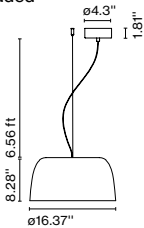

Djembé 42.21

Code	Finish	Dimming
A681-291	White (RAL 1013)	Triac
A681-292	Grey (RAL 7022)	Triac
A681-293	Red (RAL 3011)	Triac
A681-294	Sky Blue (PANTONE 7542C)	Triac
A681-380	White (RAL 1013)	0-10V
A681-381	Grey (RAL 7022)	0-10V
A681-382	Red (RAL 3011)	0-10V
A681-383	Sky Blue (PANTONE 7542C)	0-10V

Materials
Shade: Bi-injected rotary moulded polyethylene (stone texture on the outer part and smooth satin white on the inner part of the fixture)
Diffuser: Aluminum

Dimmable: Yes
Integrated dimmer: No
Dimming protocols:
Phase cut (Triac)
0-10V

Product type: Pendant
Light Source: LED SMD 700mA 16.28W 2700K CRI90 1873lm
Luminaire: 90 - 135 VAC TRIAC 19W 955lm
120 - 277 VAC 0-10V 19W 955lm
Weight: Net 6.6 lb - Gross 9.7 lb
Package: 17.3 x 17.3 x 12" - 9.7 lb Vol - 2.11 ft³
Product notes: 3000K available upon request
LED included

Dimmable