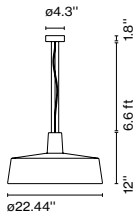

Soho 57 LED

Code	Finish
A631-356	● White
A631-357	● Stone grey
A631-358	● Black

Materials
Shade: Rotary moulded polyethylene
Diffuser: Methacrylate opal

Dimmable: Yes
Integrated dimmer: No
Dimming protocols: Dual dimming driver
Phase cut (Triac) or 0-10V

Product type: Pendant
Light Source: LED SMD 700mA 28W 2700K CRI80 1848lm
Luminaire: Only 120 VAC TRIAC 36W 1051lm
120 - 277 VAC 0-10V 36W 1051lm
Weight: Net 15.4 lb – Gross 18.7 lb
Package: 23.6 x 23.6 x 14.2" – 18.7 lb Vol – 4.7 ft³
Product notes: 3000K available upon request
LED included

Dimmable

Suitable for
damp locations