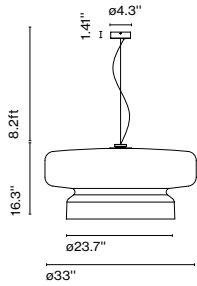

Product type: Pendant

Light source: E26 LED GLOBE 20W

Weight: Net 28 lb – Gross 39 lb

Package: 37 x 37 x 20 " – 39 lb Vol – 17.6 ft³

Lamping not included

Cable length: 8.2 ft

Wire installation: Hardwired

Cord color: Black