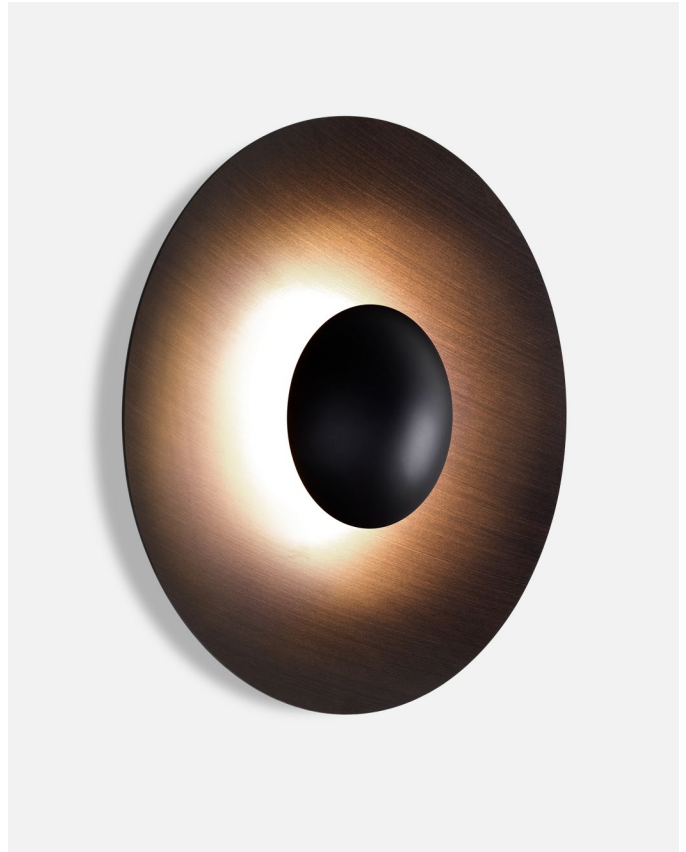

LED-Ginger 32C

Code	Finish	Dimming
A662-203	● Oak-White	Triac
A662-204	● Wenge-White	Triac
A662-205	● Oak-Oak	Triac
A662-206	● Wenge-Wenge	Triac
A662-294	● Brushed brass	Triac
A662-295	▲ Black-White	Triac
A662-577-36-27K	● Mauve (RAL 010 70 10)	Triac
A662-577-37-27K	● Sand (RAL 050 85 10)	Triac
A662-577-38-27K	● Stone Grey (RAL 000 65 00)	Triac
A662-324	● Oak-White	0-10V
A662-325	● Wenge-White	0-10V
A662-326	● Oak-Oak	0-10V
A662-327	● Wenge-Wenge	0-10V
A662-296	● Brushed brass	0-10V
A662-297	▲ Black-White	0-10V
A662-578-36-27K	● Mauve (RAL 010 70 10)	0-10V
A662-578-37-27K	● Sand (RAL 050 85 10)	0-10V
A662-578-38-27K	● Stone Grey (RAL 000 65 00)	0-10V

Materials
Diffuser: Pressed wood or brushed aluminum
Dissipater: Aluminum
Canopy: Metal

Dimmable: Yes
Integrated dimmer: No
Dimming protocols:
Phase cut (Triac)
0-10V

Product type: Wall / Ceiling
Light Source: LED SMD 700mA 8.2W 2700K CRI90 913lm
Luminaire: 100 - 120 VAC TRIAC 14W 350lm
120 - 277 VAC 0-10V 14W 350lm
Weight: Net 2.2 lb – Gross 4.41 lb
Package: 16.9 x 18.9 x 6.7" - 4.41 lb VOL - 1.4ft³
LED included

Canopy color: Black
Wire installation: Hardwired