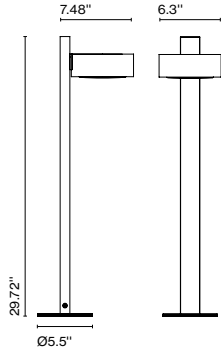

Plaff-on! B IP65

Code A628-164   Finish ● Black

Materials   Dimmable: No
Structure: Aluminum
Shade: Opal blown glass

Product type: Wall
Light Source: LED SMD 500mA 6W 2700K CRI90 607.2lm
Luminaire: 120 VAC TRIAC 8.7W 225lm
Weight: Net 4 lb – Gross 7.5 lb
Package: 9.25 x 32.7 x 13.2 " – 7.5 lb Vol – 2.47 ft³
LED included

Suitable for wet locations

Under approval process. For latest certification status check the spec sheet.