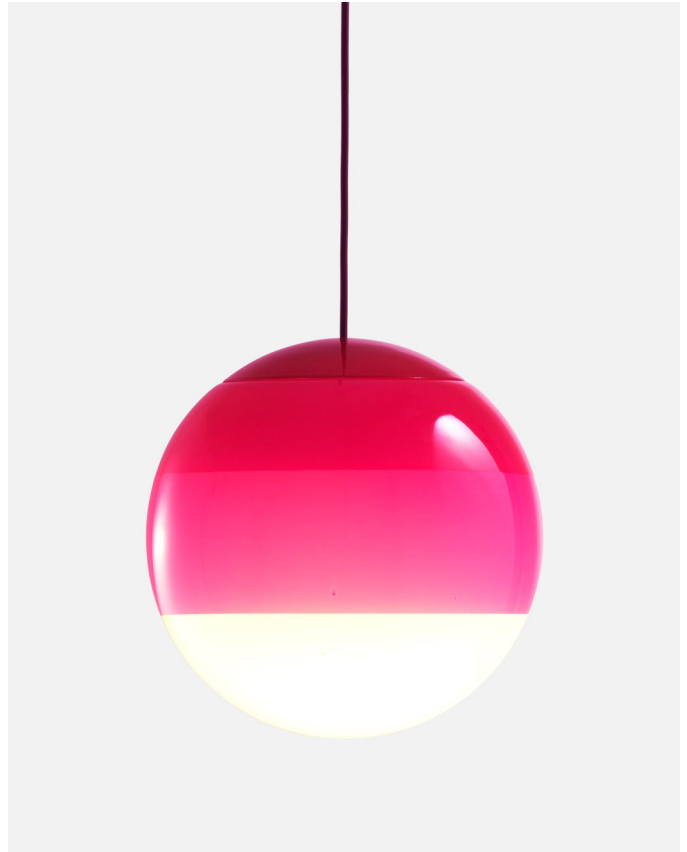

Dimmable

Cable length: 6.7 ft
Wire installation: Hardwired
Cord color: Black
Canopy color: Black