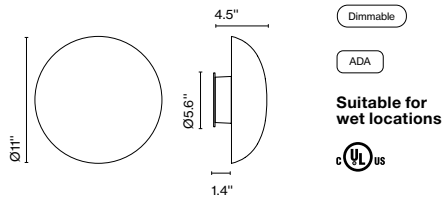

Babila 28

Code

A706-007
A706-008-35
A706-008-47

Finish

● Polished stainless steel
● White (RAL 9010)
● Brown (RAL 8019)

Materials

Diffuser: Polished stainless steel
AISI 316 or lacquered aluminum

Dimmable: Yes

Integrated dimmer: No
Dimming protocols:
Phase cut (Triac)

Available upon request:
on/off
0-10V (120-277V)

Product type: Wall / Ceiling

Light Source: LED SMD 500mA 6W 2700K CRI90 607.2lm

Luminaire: 120 VAC TRIAC 8.7W 185lm

Weight: Net 3 lb – Gross 4.6 lb

Package: 15.4 x 15.7 x 4.9 " - 4.6 lb VOL - 0.7 ft³

LED included

Wire installation: Hardwired