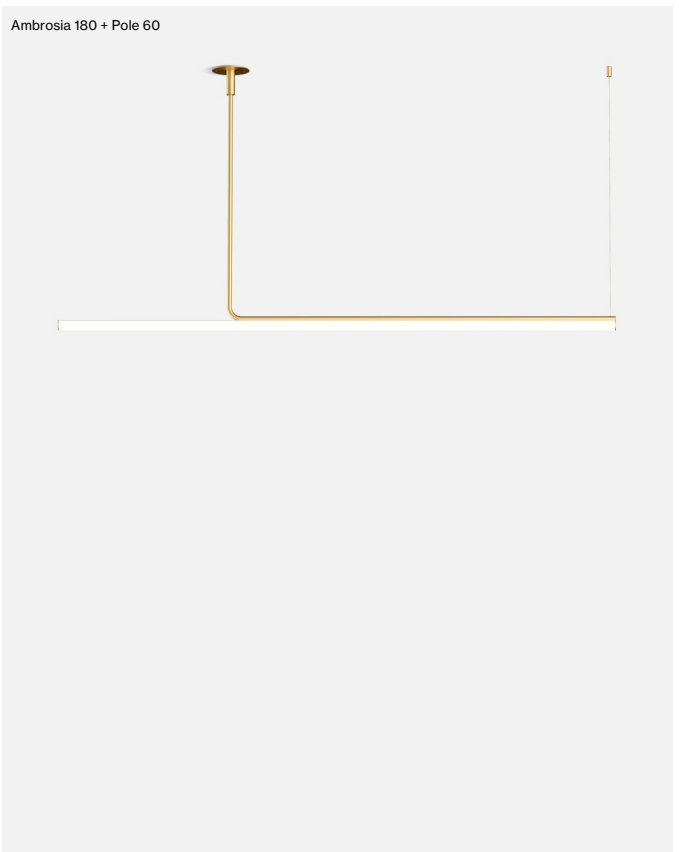

Ambrosia 180

Code	Finish	CCT
A704-102-15-22K	● Matt Gold	22K
A704-102-15-27K	● Matt Gold	27K
A704-102-15-30K	● Matt Gold	30K
A704-102-16-22K	● Black	22K
A704-102-16-27K	● Black	27K
A704-102-16-30K	● Black	30K

Materials
Structure: Aluminum
Diffuser: Methacrylate
Canopy: Aluminum / Steel

Dimmable: Yes
Integrated dimmer: No
Dimming protocols: See power options supply on pg 11.

Product type: Pendant / Ceiling
Light source Ambrosia 22K: LED SMD 24Vdc 28.8W 2200K CRI80 3174lm
Luminaire Ambrosia 22K: (Power supply not included) 2823lm

Light source Ambrosia 27K: LED SMD 24Vdc 28.8W 2700K CRI90 3042lm
Luminaire Ambrosia 27K: (Power supply not included) 2833lm

Light source Ambrosia 30K: LED SMD 24Vdc 28.8W 3000K CRI90 3384lm
Luminaire Ambrosia 30K: (Power supply not included) 2886lm

Weight: Net 6.8 lb – Gross 7.9 lb
Package: 11.4 x 3.9 x 53.2" - 4.4 lb – Vol - 1.4 ft³
3.1 x 3.1 x 74" - 3.5 lb – Vol - 0.4 ft³

Product notes: 24V remote power supply to be ordered separately.
Canopy not included. Supplied with 9.8 ft wire.

(1) The height can be increased by means of the 15.7 or 23.6" poles (max. 3 units.) They can be combined..

Wire installation: Hardwired / Recessed

Ambrosia 210

Code	Finish	CCT
A704-103-15-22K	● Matt Gold	22K
A704-103-15-27K	● Matt Gold	27K
A704-103-15-30K	● Matt Gold	30K
A704-103-16-22K	● Black	22K
A704-103-16-27K	● Black	27K
A704-103-16-30K	● Black	30K

Materials
Structure: Aluminum
Diffuser: Methacrylate
Canopy: Aluminum / Steel

Dimmable: Yes
Integrated dimmer: No
Dimming protocols: See power options supply on pg 11.

Product type: Pendant / Ceiling
Light source Ambrosia 22K: LED SMD 24Vdc 28.8W 2200K CRI80 3174lm
Luminaire Ambrosia 22K: (Power supply not included) 2802lm