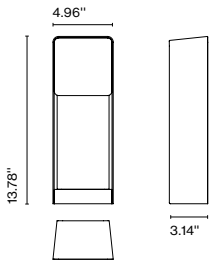

Lab B 35

Code	Finish
A646-170	● White (RAL 7024-9003)
A646-171	● Brown (RAL 7024-8019)
A646-172	● Rust brown
A646-173	● Dark iroko

Materials Dimmable: No
Structure: Aluminum
Lids: Metal, wood

Product type: Bollard
Light Source: LED SMD 700mA 4W 2700K CRI80 320lm
Luminaire: 100-277 VAC 6.2W
Weight: Net 3.08 lb – Gross 5.07 lb
Package: 6.89 x 5.11 x 18.11" – 5.07 lb Vol – 0.35 ft³

Suitable for wet locations

Under approval process. For latest certification status check the spec sheet.

Wire installation: Hardwired