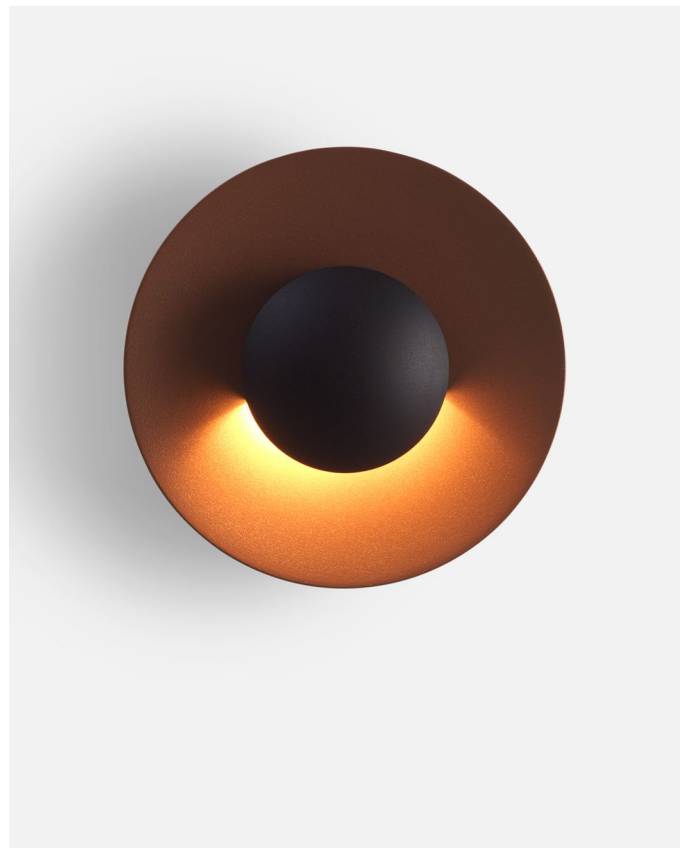

LED-Ginger 15C IP65

Code A662-649-31
A662-649-39

Finish
● Rust Brown
● Black-White (RAL 9005-9010)

Materials
Diffuser: Aluminum
Dissipater: Aluminum
Structure: Stainless steel

Dimmable: Yes
Integrated dimmer: No
Dimming protocols: 0-10V

Product type: Wall / Ceiling
Light source: LED SMD 24Vdc 5W 2700K CRI90 495lm
Luminaire: (Power supply not included) 67lm - Black-White
(Power supply not included) 27lm - Rust brown
Weight: Net 0.8 lb – Gross 1.1 lb
Package: 9.4 x 8.3 x 3.9 " – 1.1 lb Vol – 0.3 ft³
Product notes: 24V remote power supply to be ordered separately, see pg 90.
LED included

Dimmable

ADA

Suitable for
wet locations

Canopy color: Black
Wire installation: Hardwired