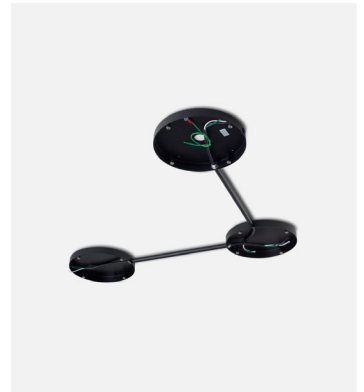

Accessory C3 Djembé 42

Code A681-425   Finish ● Black (RAL 9005)

Materials
Structure: Painted iron

Product type: Accessory
Weight: Net 3.5 lb – Gross 4.4 lb
Package: 24.4 x 7.8 x 3.5" - 4.4 lb – Vol - 0.35 ft³
Product notes: Accessory to combine 3 Djembé 42 models for a single junction box.