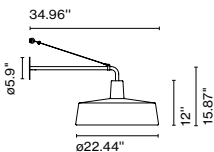

Soho A LED

Code	Finish
A631-365	● White
A631-366	● Stone grey
A631-367	● Black

Materials
Shade: Rotary moulded polyethylene
Diffuser: Methacrylate opal
Structure: Metal with stainless anti-oxidant cataphoresis

Dimmable: Yes
Integrated dimmer: No
Dimming protocols: Dual dimming driver
Phase cut (Triac) or 0-10V

Product type: Wall
Light Source: LED SMD 700mA 28W 2700K CRI80 3446lm
Luminaire: Only 120V VAC TRIAC 36W 2086lm
120 - 277V VAC 0-10V 36W 2086lm
Weight: Net 17,2 lb – Gross 21.4 lb
Package: 23.62 x 24 x 14.2" – 21.4 lb Vol – 4.6 ft³
Product notes: 3000K available upon request
LED included

Dimmable

Suitable for wet locations