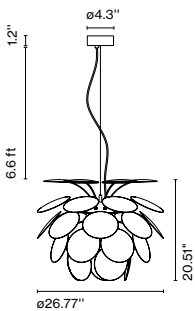

Discocó 68

Code	Finish
A620-122	White (RAL 9003)
A620-131	Matte Grey (RAL 7037)
A620-132	Matte Beige (RAL 1001)
A620-145	Black - Gold (RAL 9004 - Gold)
A620-162	American oak-Black chrome

Materials
Discs: ABS
Sphere: Chromed metal
Canopy: Metal

Product type: Pendant
Light source: 3x E26 LED TYPE A 11W
Weight: Net 10.1 lb – Gross 16.5 lb
Package: 49.2 x 12.9 x 11.02" - 16.5 lb – Vol - 4.06 ft³
Product notes: For the wood version, the discs are made of pressed American oak of 4 mm. Black chrome sphere.
Lamping not included