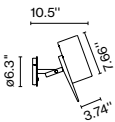

Scantling A

Code A626-015   Finish
● White (RAL 9001)

Materials
Structure: Iron
Arm: Oak
Shade: Aluminum

Product type: Wall
Light source: E26 LED TYPE A 11W
Weight: Net 1.76 lb – Gross 3.1 lb
Package: 13.8 x 11.8 x 7" – 3.1 lb Vol – 0.7 ft³
Lamping not included

Wire installation: Hardwired
Switch location: Canopy