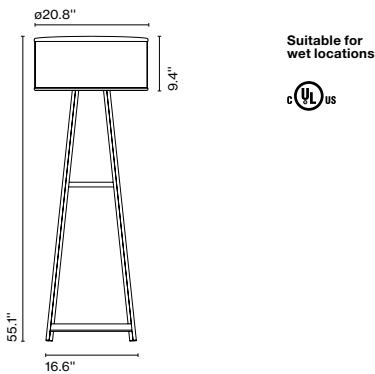

Product type: Floor
Light source: E26 LED TYPE A 11W
Weight: Net 12.8 lb – Gross 20.5 lb
Package: 23.6 x 23.6 x 11.8 " - 9.9 lb – Vol - 3.8 ft³
19.7 x 5 x 52 " - 12 lb – Vol - 3.18 ft³
Lamping not included

Cable length: 6.6 ft
Wire installation: Plug-in
Cord color: Black
Switch location: In-line

Cala 140 IP65

Code A645-014 Finish ● Iroko - Brown

Materials
Shade: Polyethylene, Textile
Structure: Iroko wood

Product type: Floor
Light source: 2x E26 LED TYPE A 11W
Weight: Net 23.6 lb – Gross 24.6 lb
Package: 22 x 22 x 11.4 " - 11.4 lb – Vol - 3.2 ft³
18.5 x 4.7 x 49.6 " - 13.2 lb – Vol - 2.5 ft³
Lamping not included