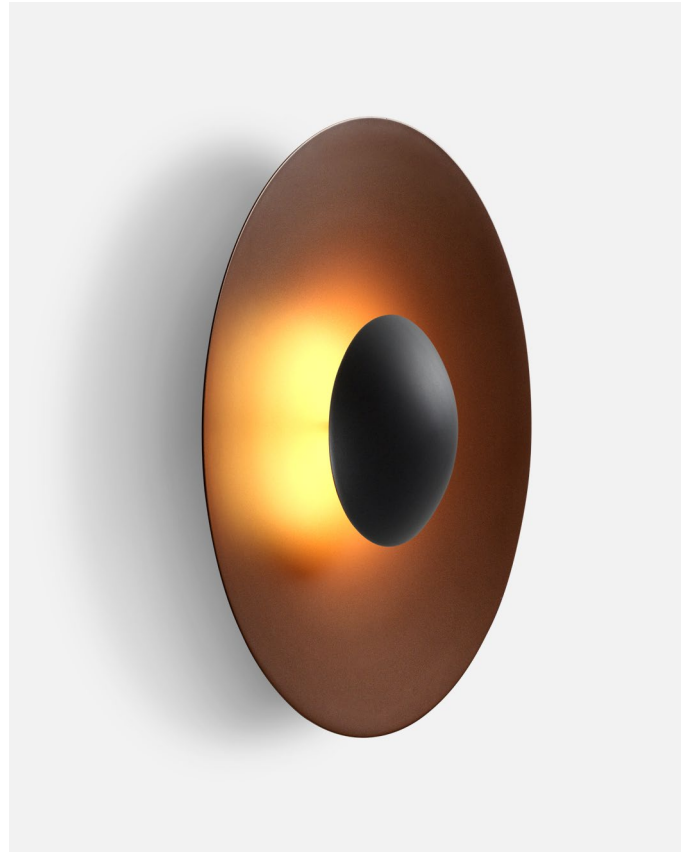

LED-Ginger 42C IP65

Code	Finish	Dimming
A662-653-31	● Rust Brown	Triac
A662-653-39	● Black-White (RAL 9005-9010)	Triac
A662-654-31	● Rust Brown	0-10V
A662-654-39	● Black-White (RAL 9005-9010)	0-10V

Materials
Diffuser: Aluminum
Dissipater: Aluminum

Dimmable: Yes
Integrated dimmer: No
Dimming protocols:
Phase cut (Triac)
0-10V

Product type: Wall / Ceiling
Light source: LED SMD 700mA 15.4W 2700K CRI90 1873lm
Luminaire: 90 - 135 VAC TRIAC 21W 698lm- Black-White
120 - 277 VAC 0-10V 21W 698lm- Black-White
90 - 135 VAC TRIAC 21W 186lm- Rust brown
120 - 277 VAC 0-10V 21W 186lm- Rust brown

Weight: Net 4 lb – Gross 7.7 lb
Package: 22.4 x 20.9 x 6.7 " – 7.7 lb Vol – 1.8 ft³
LED included

Dimmable

Suitable for wet locations

Canopy color: Black

LED-Ginger 60C IP65

Code	Finish
A662-655-31	● Rust Brown
A662-655-39	● Black-White (RAL 9005-9010)

Materials
Diffuser: Aluminum
Dissipater: Aluminum

Dimmable: Yes
Integrated dimmer: No
Dimming protocols: Dual dimming driver
Phase cut (Triac) or 0-10V

Product type: Wall / Ceiling
Light source: LED SMD 700mA 21W 2700K CRI90 2933lm
Luminaire: Only 120 VAC TRIAC 28W 1165lm- Black-White
120 - 277 VAC 0-10V 28W 1165lm- Black-White
Only 120 VAC TRIAC 28W 245lm - Rust brown
120 - 277 VAC 0-10V 28W 245lm - Rust brown

Weight: Net 7.9 lb – Gross 13.9 lb
Package: 26.4 x 26.4 x 9.5 " – 13.9 lb Vol – 3.5 ft³
LED included

Dimmable

Suitable for wet locations

Canopy color: Black