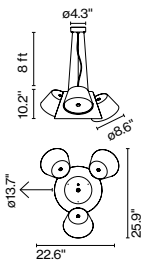

Materials

Shade: Aluminum

Diffuser: Opalescent methacrylate

Product type: Pendant

Light source: 5x E12 LEY TYPE G16.5 5W

Weight: Net 6 lb – Gross 9 lb

Package: 17.3 x 17.3 x 11" – 7.5 lb Vol – 1.9 ft³

(3x) 9.4 x 9.4 x 6.7" – 2.2 lb Vol – 0.317 ft³

Product notes: Combine 1 central shade and 3 satellite shades.

Lamping not included