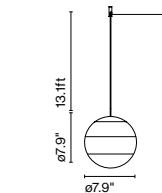

Dipping Light 20 - 24V

Code	Finish
A691-270	White
A691-271	Blue
A691-272	Green
A691-273	Amber
A691-274	Pink

Materials
Diffuser: Brilliant white blown glass globe with layered paint
Cover: Polycarbonate

Dimmable: Yes
Integrated dimmer: No
Dimming protocols: Dependent on purchased power supply. See Cluster Accessory, page 31.

Product type: Pendant
Light source: LED SMD 24Vdc 5W 2700K CRI90 495lm
Luminaire: (Power supply not included) 231lm
Weight: Net 2.4 lb – Gross 4.4 lb
Package: 13 x 10.2 x 10.2" – 4.4 lb Vol – 0.7 ft³
Product notes: Use with cluster accessory, see pg 31, 32.
1 pc. hook accessory included.
LED included

Dimmable

Cable length: 13.1 ft
Wire installation: Hardwired
Cord color: Black