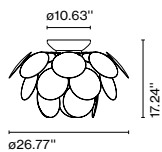

Discocó C68

Code	Finish
A620-147	White (RAL 9003)
A620-141	Matte Grey (RAL 7037)
A620-142	Matte Beige (RAL 1001)
A620-146	Black - Gold (RAL 9004 - Gold)

Materials
Discs: ABS
Semi-sphere: Chromed metal

Product type: Ceiling
Light source: 3x E26 LED TYPE A 11W
Weight: Net 8.8 lb – Gross 15.4 lb
Package: 42.9 x 13 x 10.6 " - 15.4 lb – Vol - 3.42 ft³
Lamping not included

Wire installation: Hardwired