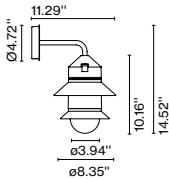

Package: 20.8 x 13 x 9.4" – 5.3 lb Vol – 1.48 ft³

Lamping not included

Suitable for
wet locations

Wire installation: Hardwired

Santorini C

Code	Finish
A654-033	White (RAL 9003)
A654-034	Grey (RAL 7039)
A654-035	Mustard (RAL 1032)