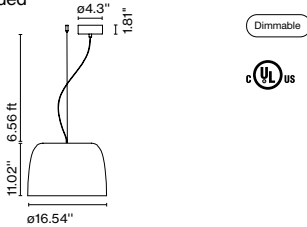

Djembé 42.28

Code	Finish	Dimming
A681-295	White (RAL 1013)	Triac
A681-296	Grey (RAL 7022)	Triac
A681-297	Red (RAL 3011)	Triac
A681-298	Sky Blue (PANTONE 7542C)	Triac
A681-384	White (RAL 1013)	0-10v
A681-385	Grey (RAL 7022)	0-10v
A681-386	Red (RAL 3011)	0-10v
A681-387	Sky Blue (PANTONE 7542C)	0-10v

Materials
Shade: Bi-injected rotary moulded polyethylene (stone texture on the outer part and smooth satin white on the inner part of the fixture)
Diffuser: Aluminum

Dimmable: Yes
Integrated dimmer: No
Dimming protocols: Phase cut (Triac)
0-10V

Product type: Pendant
Light Source: LED SMD 700mA 16.28W 2700K CRI90 1873lm
Luminaire: 90 - 135 VAC TRIAC 19W 925lm
120 - 277 VAC 0-10V 19W 925lm
Weight: Net 6.6 lb – Gross 11 lb
Package: 17.3 x 17.3 x 12.6" – 11 lb Vol – 2.118 ft³
Product notes: 3000K available upon request
LED included

Cable length: 6.56 ft
Wire installation: Hardwired
Cord color: Black
Canopy color: Black