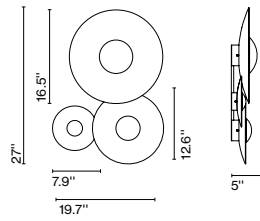

Shades 42	
A662-532	● Oak-White
A662-533	● Wenge-White
A662-534	● Oak-Oak
A662-535	● Wenge-Wenge
A662-536	● Brushed brass-Brushed brass
A662-537	● Black-White
A662-584-36-27K	● Mauve (RAL 010 70 10)
A662-584-37-27K	● Sand (RAL 050 85 10)
A662-584-38-27K	● Stone Grey (RAL 000 65 00)

Materials	Dimmable: Yes
Canopy: Metal	Integrated dimmer: No
	Dimming protocols: Dual dimming driver
	Phase cut (Triac) or 0-10V

Product type: Wall / Ceiling
Luminaire: Only 120 VAC TRIAC 30W (max.)
120 - 277 VAC 0-10V 30W (max.)

Weight: Net 17.2 lb – Gross 22 lb
Package: 9.1 x 8.3 x 3.9" - 2.2lb VOL - 0.35 ft³
22.4 x 20.8 x 6.7" - 7.7lb VOL - 1.8 ft³
22.4 x 20.8 x 6.7" - 6.6lb VOL - 1.8 ft³
20.9 x 20.9 x 4.7" - 5.5lb VOL - 1.1 ft³

Product notes: Must be specified together with Ginger 20C + 32C + 42C. See pg 77, 78, 79.

LED included

Canopy color: Black
Wire installation: Hardwired

Accessory C2 LED-Ginger 32/42

Code	Finish
A662-215	● Black (RAL 9005)

Materials
Structure: Painted iron

Product type: Accessory
Weight: Net 3.9 lb – Gross 4.4 lb
Package: When ordered, this item is shipped coupled with the Ginger 42C.
Product notes: Product notes: Must be specified together with Ginger 32C + 42C.
See pg 78, 79.

Dimmable