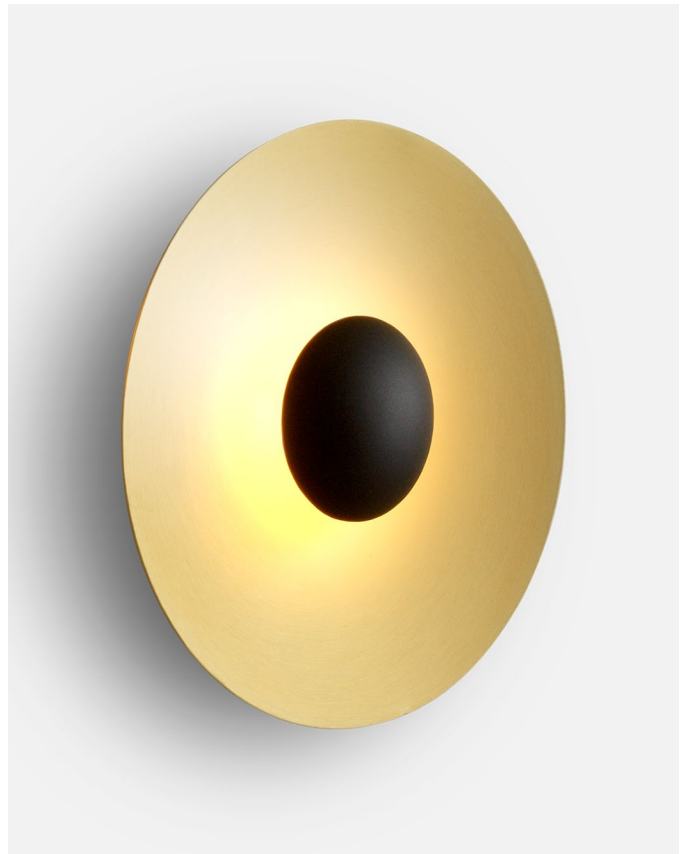

Dimmable

ADA