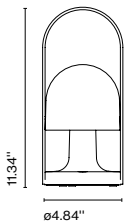

FollowMe

Code	Finish	
A657-080	White	➤
A657-082	Green (RAL 120 40 20)	
A657-083	Pink (RAL 050 80 20)	
A657-084	Terracotta (RAL 040 50 30)	
A657-085	Blue (RAL 190 80 10)	

Materials
Diffuser: Opal Polycarbonate
Body: Polycarbonate
Handle: Plywood with natural oak varnish

Integrated dimmer: Yes
Dimmer Type: 3-step dimmer

Product type: Table / Portable
Light source: LED SMD 1A 3.5W 2700K CRI90 216lm
Luminaire: in 5 Vdc 1.5A 135lm
Weight: Net 1.5 lb – Gross 4 lb
Package: 13.8 x 9.5 x 14" - 2.2lb Vol – 1 ft³ (1u)
20.08 x 13.39 x 14.17" – 17.6 lb Vol – 2.3 ft³ (6u)

Product notes: Sold in multiples of 6.
Charging cable included (USB to USB-C). Power adapter not included.
LED included

Dimmer