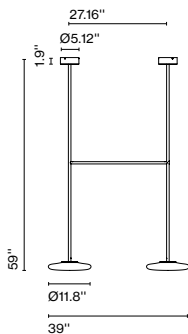

Ihana x2 150

Code	Finish	Dimming	CCT
A709-109-39-27K	Opal	Triac	27K
A709-110-39-22/30K	Opal	Triac	DTW 22K-30K

Materials
Structure: Steel
Shade: Opal blown glass

Dimmable: Yes
Integrated dimmer: No
Dimming protocols: Phase cut (Triac)
Dim to warm from 2200K to 3000K (Triac)

Product type: Pendant / Ceiling
Light source: LED SMD 700mA 16W 2700K CRI90 1826lm
Luminaire: 100 - 120 VAC TRIAC 28W 994lm
Light source DTW: LED SMD 700mA 16W 2200-3000K CRI90
Luminaire DTW: 100 - 120 VAC TRIAC 28W
Weight: Net 11.3 lb – Gross 18.1 lb
Package: (2x) 8.3 x 16.5 x 16.5" – 6.61 lb Vol – 1.41 ft³
7 x 7 x 66" – 11.5 lb Vol – 1.76 ft³
Product notes: 0-10V upon request
LED included

Dimmable