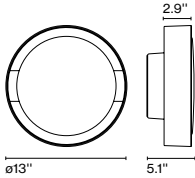

Plaff-on! 33

Code A628-059   Finish ● Black

Materials
Structure: Aluminum
Shade: Opal blown glass

Product type: Wall / Ceiling
Light source: 2x E26 LED TYPE A 11W
Weight: Net 9 lb – Gross 9.9 lb
Package: 15.7 x 15.7 x 8.3" – 9.9 lb Vol – 1.05 ft³
Lamping not included

Wire installation: Hardwired