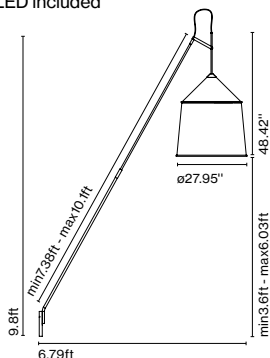

Jaima P307 + Shade 71

Code Finish
Structure E26
A683-072 ● Black (RAL 9005)
Structure LED IP65
A683-073 ● Black (RAL 9005) ➔

Shade 71
A683-041 ● Beige
A683-042 ● Grey ➔

Materials
Shade: Textilene, inner part in white
Structure: Stainless steel
Extensible stem: Carbon fiber
Dimmable: Yes
Integrated dimmer: No

Product type: Floor
Light Source: E26 LED Globe (ø120) 22W
Light Source: LED COB 120 VAC 15W 2700K CRI90 1022lm
Luminaire: 120 VAC TRIAC 15W 530lm
Weight: Net 10.5 lb – Gross 33 lb
Package: 109 x 27.5 x 24.6 " – 15.4 lb Vol – 10.947 ft³
27.9 x 27.9 x 24.8 " – 13.2 lb Vol – 10.6 ft³
LED included