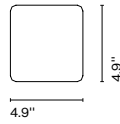

Lid

Code	Finish
A646-005	● White (RAL 9003)
A646-022	● Brown (RAL 8019)
A646-023	● Rust brown
A646-007	● Dark iroko

Materials

Structure: Injected aluminum
Lids: Metal, wood

Product type: Accessory