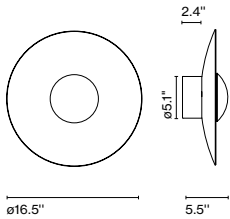

LED-Ginger 42C IP65

Code	Finish	Dimming
A662-653-31	● Rust Brown	Triac
A662-653-39	● Black-White (RAL 9005-9010)	Triac
A662-654-31	● Rust Brown	0-10V
A662-654-39	● Black-White (RAL 9005-9010)	0-10V

Materials
Diffuser: Aluminum
Dissipater: Aluminum

Dimmable: Yes
Integrated dimmer: No
Dimming protocols:
Phase cut (Triac)
0-10V

Product type: Wall / Ceiling
Light source: LED SMD 700mA 15.4W 2700K CRI90 1873lm
Luminaire: 90 - 135 VAC TRIAC 21W 698lm- Black-White
120 - 277 VAC 0-10V 21W 698lm- Black-White
90 - 135 VAC TRIAC 21W 186lm- Rust brown
120 - 277 VAC 0-10V 21W 186lm- Rust brown

Weight: Net 4 lb – Gross 7.7 lb
Package: 22.4 x 20.9 x 6.7 " – 7.7 lb Vol – 1.8 ft³
LED included

Dimmable

Suitable for wet locations