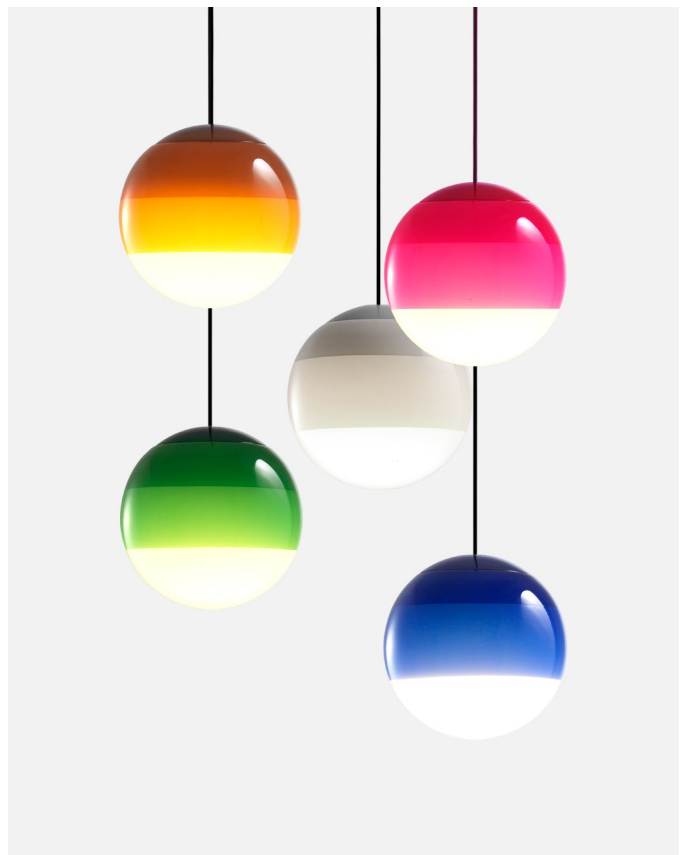

Dipping Light 13

Code	Finish	Dimming
A691-360	White	on/off
A691-361	Blue	on/off
A691-362	Green	on/off
A691-363	Amber	on/off
A691-364	Pink	on/off
A691-396	White	0-10V
A691-397	Blue	0-10V
A691-398	Green	0-10V
A691-399	Amber	0-10V
A691-410	Pink	0-10V

Materials
Diffuser: Brilliant white blown glass globe with layered paint
Cover: Polycarbonate
Canopy: Metal

Dimmable: Yes
Integrated dimmer: No
Dimming protocols: 0-10V

Product type: Pendant
Light Source: LED SMD 350mA 4.05W 2700K CRI90 463lm
Luminaire: 90 - 264 VAC 6W 203lm
110 - 127 VAC 0-10V 6W 203lm
Weight: Net 1.7 lb – Gross 2.86 lb
Package: 8.6 x 8.6 x 9" – 2.86 lb Vol – 0.35 ft³
LED included

Dimmable

Cable length: 6.7 ft
Wire installation: Hardwired
Cord color: Black
Canopy color: Black