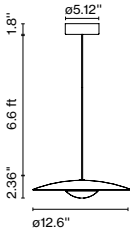

LED-Ginger 32

Code	Finish	Dimming
A662-035	● Oak-White	Triac
A662-036	● Wenge-White	Triac
A662-241	● Brushed brass-Brushed brass	Triac
A662-242	● Brushed brass-White	Triac
A662-243	● Black-White	Triac
A662-318	● Oak-White	0-10V
A662-319	● Wenge-White	0-10V
A662-245	● Brushed brass-Brushed brass	0-10V
A662-246	● Brushed brass-White	0-10V
A662-247	● Black-White	0-10V

Materials Diffuser: Pressed wood or brushed aluminum
Dissipater: Aluminum

Dimmable: Yes
Integrated dimmer: No
Dimming protocols: Phase cut (Triac)
0-10V

Product type: Pendant
Light Source: LED SMD 700mA 8.2W 2700K CRI90 913lm
Luminaire: 100 - 120 VAC TRIAC 14W 350lm
120 - 277 VAC 0-10V 14W 350lm
Weight: Net 3 lb – Gross 5.5 lb
Package: 18.9 x 18.9 x 6.7" - 5.5 lb VOL - 1.4ft³
LED included