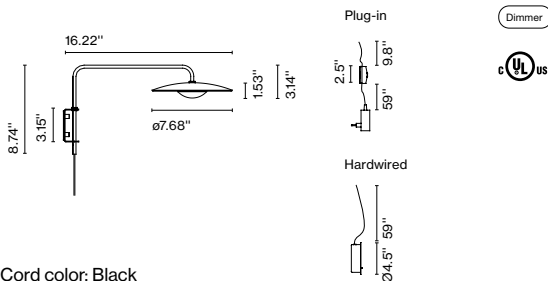

LED-Ginger 20 A

Code	Finish	Dimmer
Plug-in		
A662-199	● Oak-White	Progressive
A662-200	● Wenge-White	Progressive

Hardwired		
A662-201	● Oak-White	No
A662-202	● Wenge-White	No

Materials
Diffuser and base: Pressed wood or brushed aluminum
Dissipater: Aluminum
Structure: Metal

Integrated dimmer: Yes
Dimmer Type: Plug-in version, Progressive in-line dimmer from 0 to 100.

Product type: Wall
Light source: LED SMD 350mA 4.05W 2700K CRI90 463lm
Luminaire: 85 - 264 VAC 5.7W 161lm
Weight: Net 1.3 lb – Gross 3.3 lb
Package: 18.1 x 11 x 9.4" - 3.3lb VOL - 1.06ft³
Product notes: Plug-in: Progressive dimmer from 0 to 100.
Hardwired: Canopy with switch on/off.

LED included

Cord color: Black
Wire installation: Plug-in / Hardwired