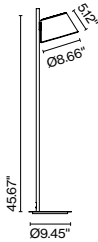

Tam Tam P

Code   Finish
Stem
A633-028   ● Black (RAL 9011)

Shade
A633-011 39   ● Black (RAL 9011)
A633-011 35   ● Off-white (RAL 1013)
A633-011 46   ● Orange (RAL 2000)
A633-011 47   ● Brown Grey (RAL 7013)
A633-011 45   ● Green (RAL 6025)
A633-011 37   ● Sand (RAL 7032)
A633-011 48   ● Blue (RAL 5024)

Materials
Shade: Aluminum
Diffuser: Opalescent methacrylate
Structure: Metal

Product type: Floor
Light source: E12 LED TYPE G16.5 5W
Weight: Net 6.6 lb – Gross 9.9 lb
Package: 50 x 3.1 x 3.1 " – 3.3 lb Vol – 0.28 ft³
          13 x 13 x 1.18 " – 6.6 lb Vol – 0.1 ft³
          9.4 x 9.4 x 6.7 " – 2.2 lb Vol – 0.317 ft³
Lamping not included