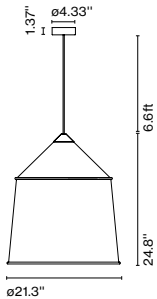

Jaima 54 E26

Code   Finish
A683-051   ● Beige
A683-052   ● Grey

Materials

Shade: Textilene, inner part in white

Product type: Pendant

Light Source: E26 LED Globe (ø120) 22W

Weight: Net 4.85 lb – Gross 11 lb

Package: 21.5 x 21.5 x 18.1" – 11 lb Vol – 4.95 ft³

Lamping not included