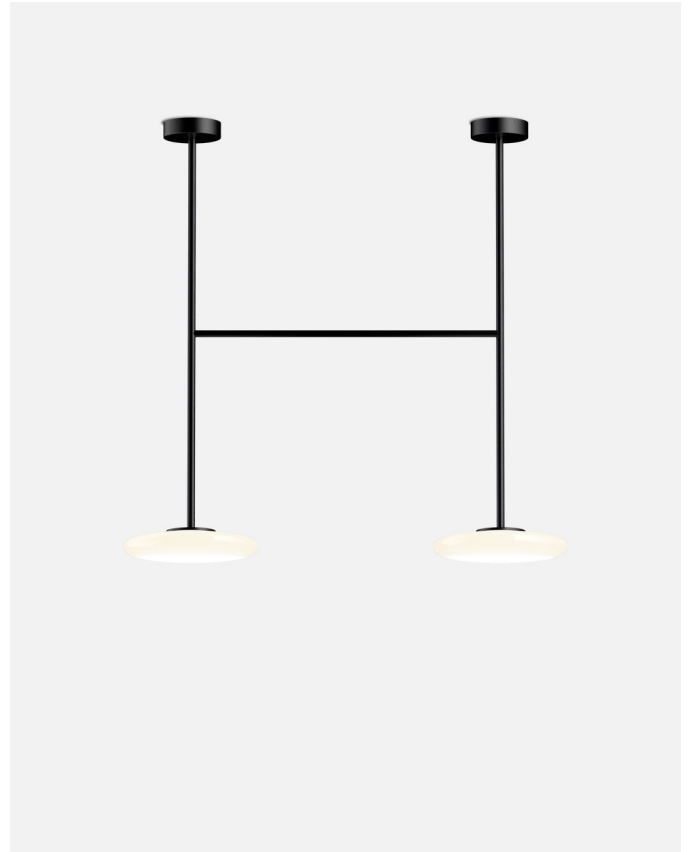

Ihana x2 100

Code	Finish	Dimming	CCT
A709-111-39-27K	Opal	Triac	27K
A709-112-39-22/30K	Opal	Triac	DTW 22K-30K

Materials
Structure: Steel
Shade: Opal blown glass

Dimmable: Yes
Integrated dimmer: No
Dimming protocols: Phase cut (Triac)
Dim to warm from 2200K to 3000K (Triac)

Product type: Pendant / Ceiling
Light source: LED SMD 700mA 16W 2700K CRI90 1826lm
Luminaire: 100 - 120 VAC TRIAC 28W 994lm
Light source DTW: LED SMD 700mA 16W 2200-3000K CRI90
Luminaire DTW: 100 - 120 VAC TRIAC 28W
Weight: Net 9.9 lb – Gross 14.8 lb
Package: (2x) 8.3 x 16.5 x 16.5" – 6.61 lb Vol – 1.41 ft³
9.5 x 5.5 x 45" – 8.15 lb Vol – 1.41 ft³
Product notes: 0-10V upon request
LED included

Dimmable

Wire installation: Hardwired
Canopy color: Black

Ihana x2 150

Code	Finish	Dimming	CCT
A709-109-39-27K	Opal	Triac	27K
A709-110-39-22/30K	Opal	Triac	DTW 22K-30K

Materials
Structure: Steel
Shade: Opal blown glass

Dimmable: Yes
Integrated dimmer: No
Dimming protocols: Phase cut (Triac)
Dim to warm from 2200K to 3000K (Triac)

Product type: Pendant / Ceiling
Light source: LED SMD 700mA 16W 2700K CRI90 1826lm
Luminaire: 100 - 120 VAC TRIAC 28W 994lm
Light source DTW: LED SMD 700mA 16W 2200-3000K CRI90
Luminaire DTW: 100 - 120 VAC TRIAC 28W
Weight: Net 11.3 lb – Gross 18.1 lb
Package: (2x) 8.3 x 16.5 x 16.5" – 6.61 lb Vol – 1.41 ft³
7 x 7 x 66" – 11.5 lb Vol – 1.76 ft³
Product notes: 0-10V upon request
LED included

Dimmable

Wire installation: Hardwired
Canopy color: Black