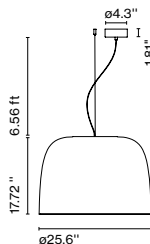

Djembé 65.45

Code	Finish	
A681-396	White (RAL 1013)	
A681-397	Grey (RAL 7022)	
A681-398	Red (RAL 3011)	
A681-399	Sky Blue (PANTONE 7542C)	

Materials
Shade: Bi-injected rotary moulded polyethylene (stone texture on the outer part and smooth satin white on the inner part of the fixture)
Diffuser: Aluminum

Dimmable: Yes
Integrated dimmer: No
Dimming protocols: Dual dimming driver
Phase cut (Triac) or 0-10V

Product type: Pendant
Light Source: LED SMD 700mA 22.4W 2700K CRI90 2933lm
Luminaire: Only 120 VAC TRIAC 26W 1770lm
120 - 277 VAC 0-10V 26W 1770lm
Weight: Net 15.2 lb – Gross 20.5 lb
Package: 25.6 x 25.6 x 19.3" – 20.5 lb Vol – 7.06 ft³
Product notes: 3000K available upon request
LED included