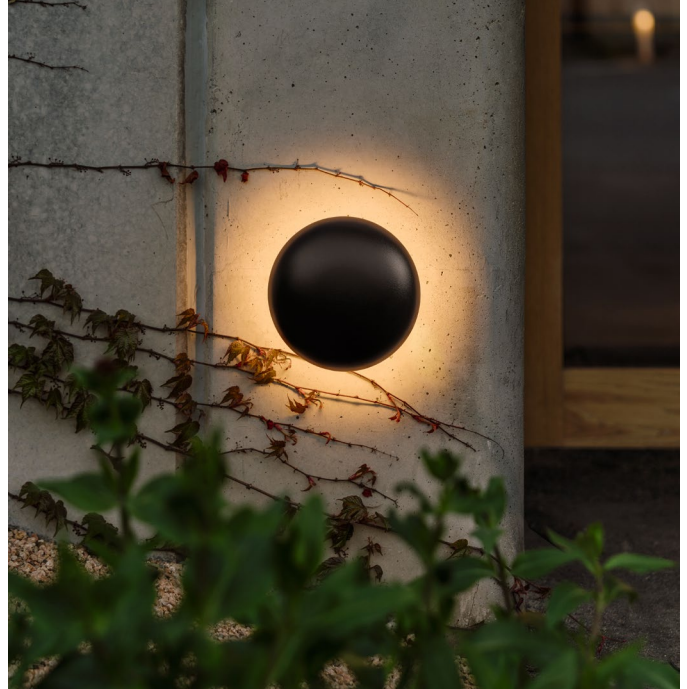

Babila, Marco Zanuso Jr.

Babila demonstrates that, when it comes to a design, the material can be as important as the shape. This new outdoor wall sconce is of polished stainless steel, a circular object that produces a panoramic effect, reflecting its surroundings. It is

not designed to be an architectural element, but rather a simple and beautiful design that draws attention, whether on or off, as it allows us to catch a glimpse of the daily life occurring around it.