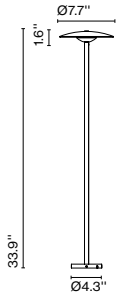

LED-Ginger B 20/86

Code
A662-544-31
A662-544-39

Finish
● Rust Brown-White
● Black-White (RAL 9005-9010)

Materials
Diffuser: Aluminum
Structure: Aluminum

Dimmable: Yes
Integrated dimmer: No
Dimming protocols: 0-10V

Product type: Bollard
Light source: LED SMD 24Vdc 5W 2700K CRI90 495lm
Luminaire: (Power supply not included) 161lm
Weight: Net 2.2 lb – Gross 3.5 lb
Package: 9.8 x 9 x 4.7" – 1.5 lb Vol – 0.24 ft³
5.9 x 5.1 x 38.8" – 2 lb Vol – 0.7 ft³
Product notes: 24V remote power supply to be ordered separately, see pg 90.
LED included

Dimmable

Suitable for
wet locations

Cable length: 6.9 ft
Canopy color: Black