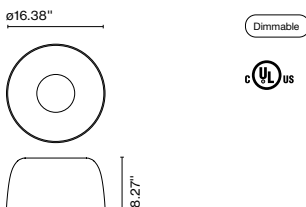

Djembé C42.21

Code	Finish	Dimming
A681-140	White (RAL 1013)	Triac
A681-141	Grey (RAL 7022)	Triac
A681-142	Red (RAL 3011)	Triac
A681-143	Sky Blue (PANTONE 7542C)	Triac
A681-316	White (RAL 1013)	0-10v
A681-317	Grey (RAL 7022)	0-10v
A681-318	Red (RAL 3011)	0-10v
A681-319	Sky Blue (PANTONE 7542C)	0-10v

Materials
Shade: Bi-injected rotary moulded polyethylene (stone texture on the outer part and smooth satin white on the inner part of the fixture)
Diffuser: Aluminum

Dimmable: Yes
Integrated dimmer: No
Dimming protocols: Phase cut (Triac)
0-10V

Product type: Ceiling
Light Source: LED SMD 700mA 16.28W 2700K CRI90 1873lm
Luminaire: Only 120 VAC TRIAC 19W 955lm
120 - 277 VAC 0-10V 19W 955lm
Weight: Net 6.6 lb – Gross 9.4 lb
Package: 17.3 x 17.3 x 9.8 " – 9.4 lb Vol – 1.765 ft³
Product notes: 3000K available upon request
LED included

Wire installation: Hardwired