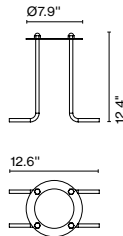

Ground fixation plate

Code A662-733   Finish
● Stainless steel

Materials
Structure: Stainless steel 316 L

Product type: Accessory for LED-Ginger 60/298
Weight: Net 3.5 lb – Gross 5.3 lb
Package: 13.8 x 9.4 x 9.4 " - 5.3 lb – Vol - 0.7 ft³