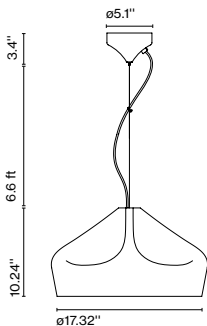

Pleat Box 47

Code	Finish
A636-043	● White - White
A636-044	● White - Gold
A636-045	● Grey - White
A636-046	● Grey - Gold
A636-047	● Terracotta - White
A636-048	● Terracotta - Gold
A636-117	● Black - White
A636-118	● Black - Gold

Materials
Shade: Ceramic with the inner part in brilliant white enamel or gold
Canopy: Ceramic

Product type: Pendant
Light source: E26 LED TYPE A 11W
Weight: Net 10.2 lb – Gross 13.2 lb
Package: 22.4 x 22.4 x 14.2" – 13.2 lb Vol – 3.5 ft³
Lamping not included

Cable length: 6.6 ft
Wire installation: Hardwired
Cord color: Transparent
Canopy color: Same color as chosen shade