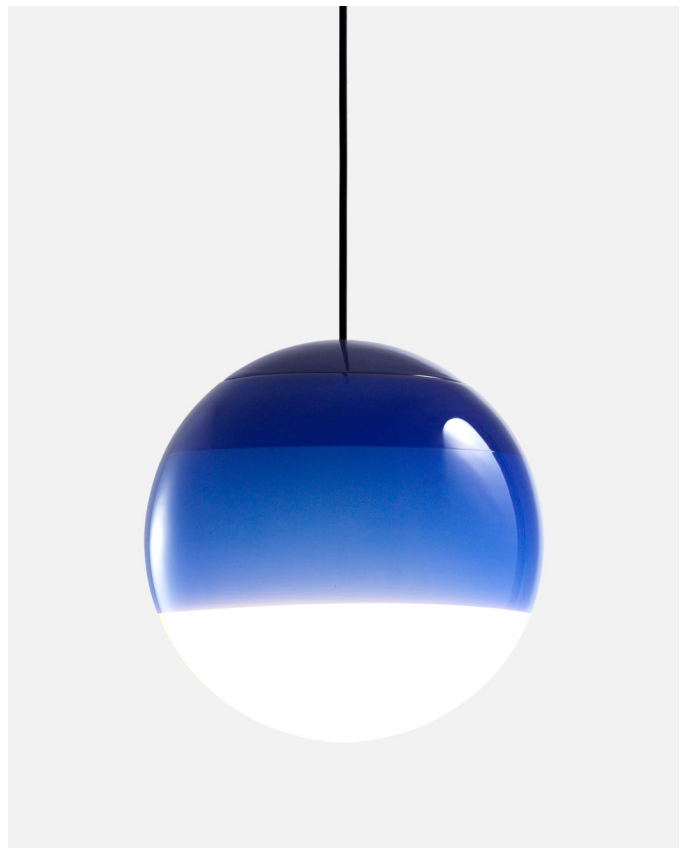

Dipping Light 30 - 24V

Code	Finish
A691-290	White
A691-291	Blue
A691-292	Green
A691-293	Amber
A691-294	Pink

Materials
Diffuser: Brilliant white blown glass globe with layered paint
Cover: Polycarbonate

Dimmable: Yes
Integrated dimmer: No
Dimming protocols: Dependent on purchased power supply. See Cluster Accessory, page 31.

Product type: Pendant
Light source: LED SMD 24Vdc 11.5W 2700K CRI90 1024lm
Luminaire: (Power supply not included) 379lm
Weight: Net 4.4 lb – Gross 7.3 lb
Package: 16 x 15.7 x 16 " – 7.3 lb Vol – 2.47 ft³
Product notes: Use with Cluster accessory, see pg 31, 32.
1 pc. hook accessory included.
LED included

Cable length: 13.1 ft
Wire installation: Hardwired
Cord color: Black