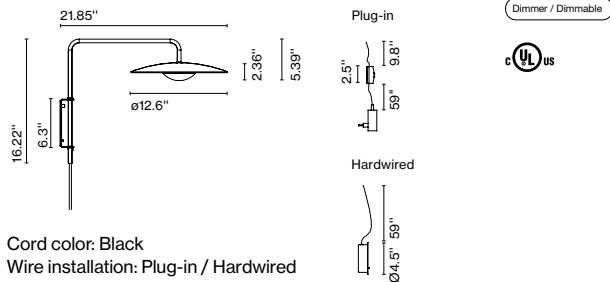

LED-Ginger A

Code	Finish	Dimmer
Plug-in		
A662-087	● Oak-White	Progressive
A662-088	● Wenge-White	Progressive
Hardwired (Canopy)		
A662-095	● Oak-White	Triac / on-off
A662-096	● Wenge-White	Triac / on-off

Materials
Diffuser and base: Pressed wood or brushed aluminum
Dissipater: Aluminum
Structure: Metal

Integrated dimmer: Yes
Dimmer Type:
Plug-in version: progressive in-line dimmer from 0 to 100.
Hardwired version: Phase cut (triac) dimming driver

Product type: Wall
Light Source: LED SMD 700mA 8.2W 2700K CRI90 913lm
Luminaire: 85 - 264 VAC 14W 350lm (Plug-in)
100 - 120 VAC TRIAC 14W 350lm (Canopy)
Weight: Net 3.3 lb – Gross 6.61 lb
Package: 22.4 x 20.8 x 6.69" - 6.61lb VOL - 1.8ft³
LED included

Cord color: Black
Wire installation: Plug-in / Hardwired