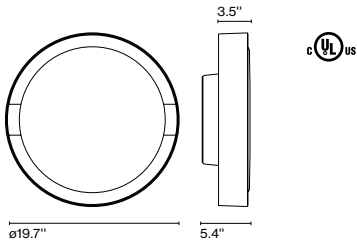

Plaff-on! 50

Code A628-060   Finish ● Black

Materials

Structure: Aluminum
Shade: Opal blown glass

Product type: Wall / Ceiling

Light source: 4x E26 LED TYPE A 11W

Weight: Net 14.55 lb – Gross 18.7 lb

Package: 23.6 x 23.6 x 9.8 " - 18.7 lb Vol - 3,18 ft³

Lamping not included

Wire installation: Hardwired

Plaff-on! A IP65

Code A628-161   Finish ● Black

Materials

Structure: Aluminum
Shade: Opal blown glass

Dimmable: Yes

Integrated dimmer: No

Dimming protocols: Phase cut (Triac)

Product type: Wall

Light Source: LED SMD 500mA 6W 2700K CRI90 607.2lm

Luminaire: 120 VAC TRIAC 8.7W 225lm

Weight: Net 1.76 lb – Gross 2.64 lb

Package: 8.7 x 8.7 x 6.5 " – 2.64 lb Vol – 0,28 ft³

LED included

Dimmable

Suitable for wet locations