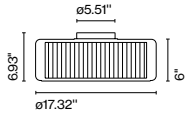

Mercer C

Code	Finish	
A89-067	● Pleated white cotton	➤
A89-085	● Pearl white	

Materials
Shade: Textile
Structure: Blown glass

Product type: Ceiling
Light source: 2x E26 LED TYPE A 11W
Weight: Net 9.92 lb – Gross 13.22 lb
Package: 22.8 x 22.8 x 14.2" – 13 lb Vol – 3.5 ft³
Lamping not included

Wire installation: Hardwired

Spare parts

Code	Product	Finish	Spare part
A89-501	Mercer M	-	Glass
A89-500	Mercer 53	-	Glass
A89-505	Mercer Susp 30	-	Glass
A89-503	Mercer Susp 44	-	Glass
A89-504	Mercer A	-	Glass
A89-506	Mercer C	-	Glass