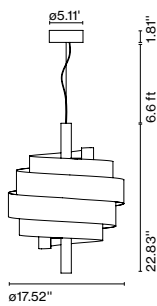

Piola

Code A682-005   Finish ● White

Materials
Structure: Polycarbonate
Shade: Laminated band made of PVC and polyester
Stem: Metal

Dimmable: Yes
Integrated dimmer: No
Dimming protocols: Phase cut (Triac)

Product type: Pendant
Light Source: LED SMD 700mA 16.28W 2700K CRI90 1873lm
Luminaire: 90 - 135 VAC TRIAC 16W 810lm
Weight: Net 7 lb – Gross 13 lb
Package: 28.3 x 15 x 9.8" – 13.2 lb Vol – 2.42 ft³
LED included

Dimmable