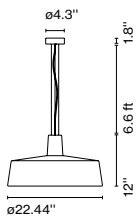

Soho 57 IP44 LED

Code	Finish
A631-362	● White
A631-363	● Stone grey
A631-364	● Black

Materials
Shade: Rotary moulded polyethylene
Diffuser: Methacrylate opal

Dimmable: Yes
Integrated dimmer: No
Dimming protocols: Dual dimming driver
Phase cut (Triac) or 0-10V

Product type: Pendant
Light Source: LED SMD 700mA 28W 2700K CRI80 3446lm
Luminaire: Only 120 VAC TRIAC 36W 2086lm
120 - 277 VAC 0-10V 36W 2086lm
Weight: Net 15.4 lb – Gross 18.9 lb
Package: 23.6 x 24 x 14.2 " – 18.9 lb Vol – 4.6 ft³
Product notes: 3000K available upon request
LED included

Dimmable

Suitable for
wet locations

Cable length: 6.6 ft
Wire installation: Hardwired
Cord color: Black
Canopy color: White