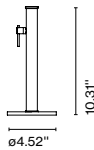

Fixed stem

Code A683-032 Finish Black (RAL 9005)

Materials
Stem: Stainless steel

Product type: Accessory
Weight: Net 4.18 " – Gross 5,07 "
Package: 12.2 x 7.08 x 6.69 " - 4.8 lb – Vol -0.31 ft³
Product notes: Compatible with Jaima P207 and P307.