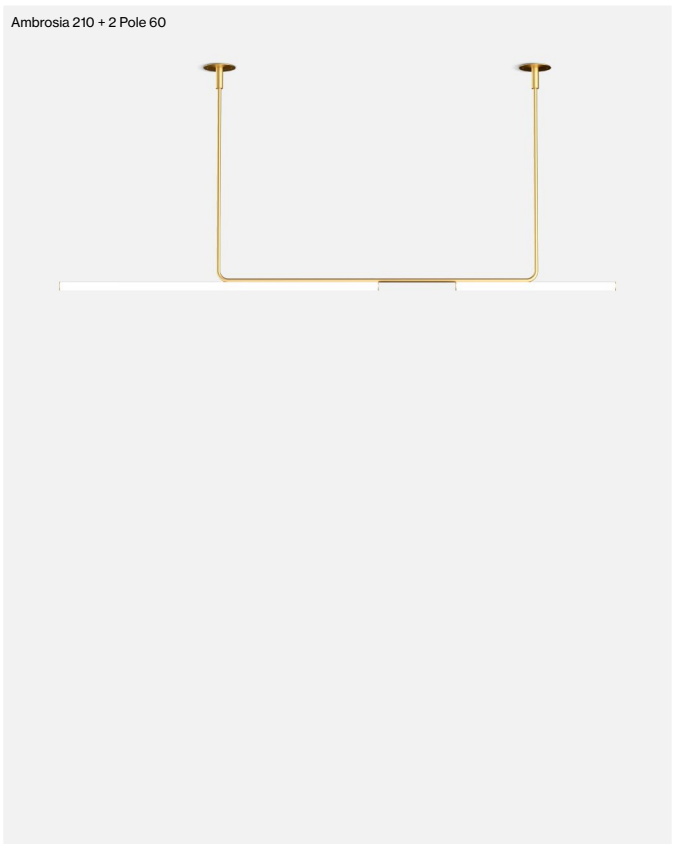

Ambrosia 180

Code	Finish	CCT
A704-102-15-22K	● Matt Gold	22K
A704-102-15-27K	● Matt Gold	27K
A704-102-15-30K	● Matt Gold	30K
A704-102-16-22K	● Black	22K
A704-102-16-27K	● Black	27K
A704-102-16-30K	● Black	30K

Materials
Structure: Aluminum
Diffuser: Methacrylate
Canopy: Aluminum / Steel

Dimmable: Yes
Integrated dimmer: No
Dimming protocols: See power options supply on pg 11.

Product type: Pendant / Ceiling
Light source Ambrosia 22K: LED SMD 24Vdc 28.8W 2200K CRI80 3174lm
Luminaire Ambrosia 22K: (Power supply not included) 2823lm

Light source Ambrosia 27K: LED SMD 24Vdc 28.8W 2700K CRI90 3042lm
Luminaire Ambrosia 27K: (Power supply not included) 2833lm

Light source Ambrosia 30K: LED SMD 24Vdc 28.8W 3000K CRI90 3384lm
Luminaire Ambrosia 30K: (Power supply not included) 2886lm

Weight: Net 6.8 lb – Gross 7.9 lb
Package: 11.4 x 3.9 x 53.2" - 4.4 lb – Vol - 1.4 ft³
3.1 x 3.1 x 74" - 3.5 lb – Vol - 0.4 ft³

Product notes: 24V remote power supply to be ordered separately.
Canopy not included. Supplied with 9.8 ft wire.

(1) The height can be increased by means of the 15.7 or 23.6" poles (max. 3 units.) They can be combined..

Wire installation: Hardwired / Recessed

Ambrosia 210

Code	Finish	CCT
A704-103-15-22K	● Matt Gold	22K
A704-103-15-27K	● Matt Gold	27K
A704-103-15-30K	● Matt Gold	30K
A704-103-16-22K	● Black	22K
A704-103-16-27K	● Black	27K
A704-103-16-30K	● Black	30K

Materials
Structure: Aluminum
Diffuser: Methacrylate
Canopy: Aluminum / Steel

Dimmable: Yes
Integrated dimmer: No
Dimming protocols: See power options supply on pg 11.

Product type: Pendant / Ceiling
Light source Ambrosia 22K: LED SMD 24Vdc 28.8W 2200K CRI80 3174lm
Luminaire Ambrosia 22K: (Power supply not included) 2802lm