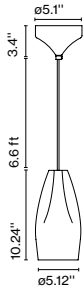

Weight: Net 3.63 lb – Gross 5 lb

Package: 9.4 x 9.4 x 20.8 " – 5 lb Vol – 1.06 ft³

LED included

Cable length: 6.6 ft
 Wire installation: Hardwired
 Cord color: White whenever the inner or the outer part of the lamp is white. If not, it is black.
 Canopy color: Same color as chosen shade