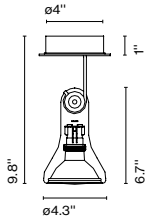

Materials

Shade: Polycarbonate
Canopy: White Polyamide
Structure: Stainless steel

Product type: Wall / Ceiling

Light source: E26 LED PAR30S 13W 36° 2700K

Weight: Net 0.7 lb – Gross 1.2 lb

Package: 7 x 8.3 x 9.5" - 1.2 lb – Vol - 0.28 ft³

Lamping not included