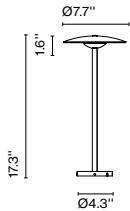

LED-Ginger B 20/44

Code   Finish
A662-554-31   ● Rust Brown-White
A662-554-39   ● Black-White (RAL 9005-9010)

Materials   Dimmable: Yes
Diffuser: Aluminum   Integrated dimmer: No
Structure: Aluminum   Dimming protocols: 0-10V

Product type: Bollard
Light source: LED SMD 24Vdc 5W 2700K CRI90 495lm
Luminaire: (Power supply not included) 161lm
Weight: Net 1.8 lb – Gross 2.9 lb
Package: 9.8 x 9 x 4.7" – 1.5 lb Vol – 0.24 ft³
          5.9 x 5.1 x 18.9" – 1.3 lb Vol – 0.3 ft³
Product notes: 24V remote power supply to be ordered separately, see pg 90.
LED included

Dimmable

Suitable for wet locations

Cable length: 8.5 ft
Canopy color: Black