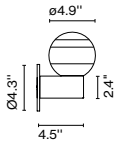

Dipping Light A1-13

Code	Finish
A691-336	White - Brushed Brass
A691-337	White - Graphite
A691-338	Blue - Brushed Brass
A691-339	Blue - Graphite
A691-340	Green - Brushed Brass
A691-341	Green - Graphite
A691-342	Amber - Brushed Brass
A691-343	Amber - Graphite
A691-344	Pink - Brushed Brass
A691-345	Pink - Graphite

Materials
Body: Metal
Diffuser: Brilliant white blown glass globe with layered paint

Dimmable: Yes
Integrated dimmer: No
Dimming protocols: Phase cut (Triac)

Product type: Wall
Light source: LED COB 500mA 5.68W 2700K CRI90 645lm
Luminaire: 120 VAC TRIAC 9W
Weight: Net 2 lb – Gross 3.3 lb
Package: 7 x 7 x 11" – 3.3 lb Vol – 0.04 ft³
Product notes: 0-10V dimming upon request.
LED included

Dimmable