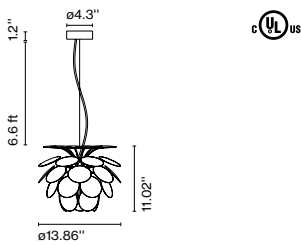

Discocó 35

Code	Finish
A620-055	● White (RAL 9003)
A620-127	● Matte Grey (RAL 7037)
A620-128	● Matte Beige (RAL 1001)
A620-083	● Black - Gold (RAL 9004 - Gold)

Materials
Discs: ABS
Sphere: Chromed metal
Canopy: Metal

Product type: Pendant
Light source: E12 LED TYPE G16.5 5W
Weight: Net 3.3 lb – Gross 5.7 lb
Package: 33.8 x 7 x 7.4" - 5.7 lb – Vol - 1.06 ft³
Lamping not included

Cable length: 6.6 ft
Wire installation: Hardwired
Cord color: White
Canopy color: White