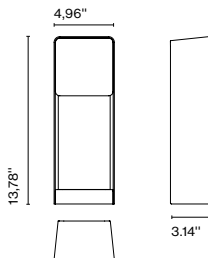

Materials

Structure: Aluminum
Lids: Metal, wood

Dimmable: No

Product type: Wall

Light Source: LED SMD 700mA 4W 2700K CRI80 320lm

Luminaire: 100-277 VAC 6.2W

Weight: Net 3.08 lb – Gross 5.07 lb

Package: 6.89 x 5.11 x 18.11" – 5.07 lb Vol – 0.35 ft³

Suitable for wet locations