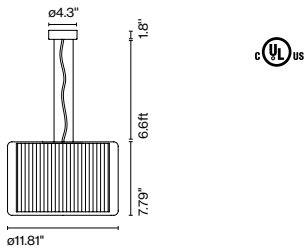

Mercer 30

Code
A89-054
A89-082

Finish
● Pleated white cotton
● Pearl white

Materials
Shade: Textile
Structure: Blown glass

Product type: Pendant
Light source: E26 LED TYPE A 11W
Weight: Net 6.17 lb – Gross 8.1 lb
Package: 14.9 x 14.9 x 17" – 9.9 lb Vol – 2.1 ft³
Lamping not included

Cable length: 6.6 ft
Wire installation: Hardwired
Cord color: Black
Canopy color: White