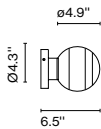

Dipping Light A2-13

Code	Finish
A691-348	White - Brushed Brass
A691-349	White - Graphite
A691-350	Blue - Brushed Brass
A691-351	Blue - Graphite
A691-352	Green - Brushed Brass
A691-353	Green - Graphite
A691-354	Amber - Brushed Brass
A691-355	Amber - Graphite
A691-356	Pink - Brushed Brass
A691-357	Pink - Graphite

Materials
Body: Metal
Diffuser: Brilliant white blown glass globe with layered paint

Dimmable: Yes
Integrated dimmer: No
Dimming protocols: Phase cut (Triac)

Product type: Wall
Light source: LED SMD 500mA 8.6W 2700K CRI90 765lm
Luminaire: 120 VAC TRIAC 7.5W
Weight: Net 2 lb – Gross 3.3 lb
Package: 7 x 7 x 11" – 3.3 lb Vol – 0.04 ft³
Product notes: 0-10V dimming upon request.
LED included

Dimmable