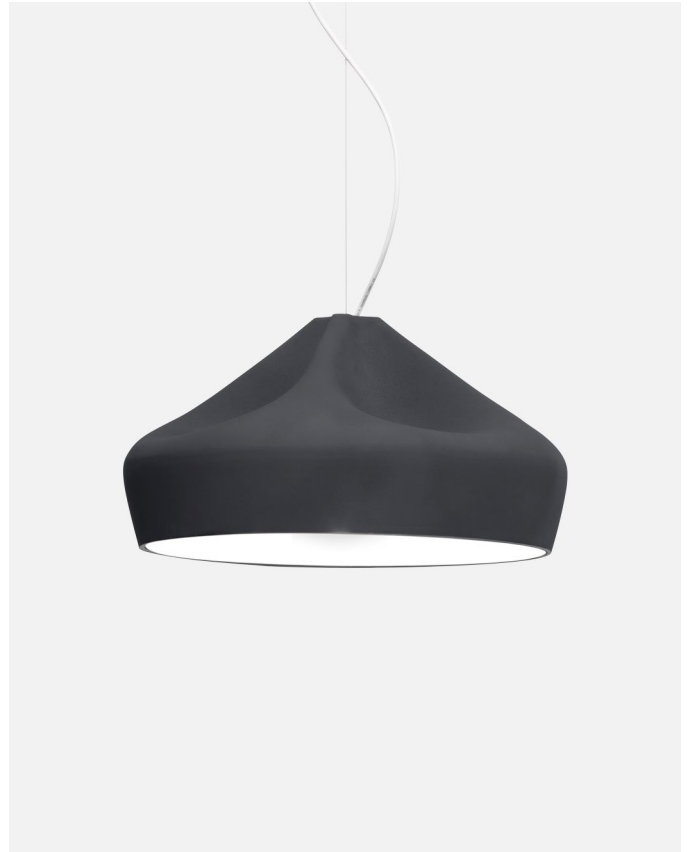

Spare parts

Code	Product	Finish	Spare part
R636-027	Pleat Box 13	White-White	Shade
R636-026	Pleat Box 13	White-Gold	Shade
R636-028	Pleat Box 13	Grey-White	Shade
R636-029	Pleat Box 13	Grey-Gold	Shade
R636-030	Pleat Box 13	Terracotta-White	Shade
R636-031	Pleat Box 13	Terracotta-Gold	Shade
R636-032	Pleat Box 13	Black-White	Shade
R636-034	Pleat Box 13	Black-Gold	Shade
R636-017	Pleat Box 24	White-White	Shade
R636-016	Pleat Box 24	White-Gold	Shade
R636-018	Pleat Box 24	Grey-White	Shade
R636-040	Pleat Box 24	Grey-Gold	Shade
R636-019	Pleat Box 24	Terracotta-White	Shade
R636-020	Pleat Box 24	Terracotta-Gold	Shade
R636-021	Pleat Box 24	Black-White	Shade
R636-022	Pleat Box 24	Black-Gold	Shade
R636-041	Pleat Box 36	White-White	Shade
R636-046	Pleat Box 36	White-Gold	Shade
R636-042	Pleat Box 36	Grey-White	Shade
R636-047	Pleat Box 36	Grey-Gold	Shade
R636-043	Pleat Box 36	Terracotta-White	Shade
R636-048	Pleat Box 36	Terracotta-Gold	Shade
R636-044	Pleat Box 36	Black-White	Shade
R636-049	Pleat Box 36	Black-Gold	Shade
R636-014	Pleat Box 47	White-White	Shade
R636-055	Pleat Box 47	White-Gold	Shade
R636-051	Pleat Box 47	Grey-White	Shade
R636-056	Pleat Box 47	Grey-Gold	Shade
R636-052	Pleat Box 47	Terracotta-White	Shade
R636-057	Pleat Box 47	Terracotta-Gold	Shade
R636-053	Pleat Box 47	Black-White	Shade
R636-058	Pleat Box 47	Black-Gold	Shade