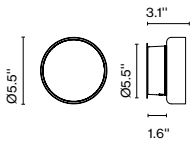

Roc IP65

Code A701-002   Finish ● Black

Materials
Structure: Aluminum
Shade: Pressed glass

Dimmable: Yes
Integrated dimmer: No
Dimming protocols: Phase cut (Triac)

Available upon request:
on/off
0-10V (120-277V)

Product type: Wall
Light Source: LED SMD 500mA 6W 2700K CRI90 607.2lm
Luminaire: 120 VAC TRIAC 8.7W 250lm
Weight: Net 3.1 lb – Gross 3.7 lb
Package: 8.3 x 13.4 x 3.1" – 4.2 lb Vol – 0.18 ft³
LED included

Dimmable

ADA

Suitable for wet locations

Wire installation: Hardwired