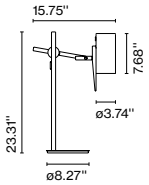

Scantling S

Code A626-013   Finish
● White (RAL 9001)

Materials
Stem: Iron
Base: Iron
Arm: Oak
Shade: Aluminum

Product type: Table
Light source: E26 LED TYPE A 11W
Weight: Net 7.9 lb – Gross 11.6 lb
Package: 28 x 15.7 x 7" – 11 lb Vol – 1.8 ft³
Lamping not included

Cable length: 5 ft
Wire installation: Plug-in
Cord color: Black fabric electrical cord
Switch location: Shade