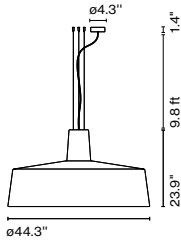

Soho 112 IP44 LED

Code	Finish	
A631-377	● White	
A631-378	● Stone grey	
A631-379	● Black	

Materials
Shade: Rotary moulded polyethylene
Diffuser: Methacrylate opal

Dimmable: Yes
Integrated dimmer: No
Dimming protocols: 0-10V

Product type: Pendant
Light Source: LED SMD 350mA 79.2W 2700K CRI80 15648lm
Luminaire: 120 - 277 VAC 0-10V 95W 8085lm
Weight: Net 60,9 lb – Gross 68.3 lb
Package: 45.2 x 45.2 x 28.3" – 68.3 lb Vol – 33.62 ft³
Product notes: 3000K available upon request
LED included

Dimmable

Suitable for wet locations