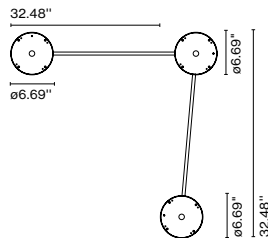

Accessory C3 Djembé 65

Code A681-427   Finish ● Black (RAL 9005)