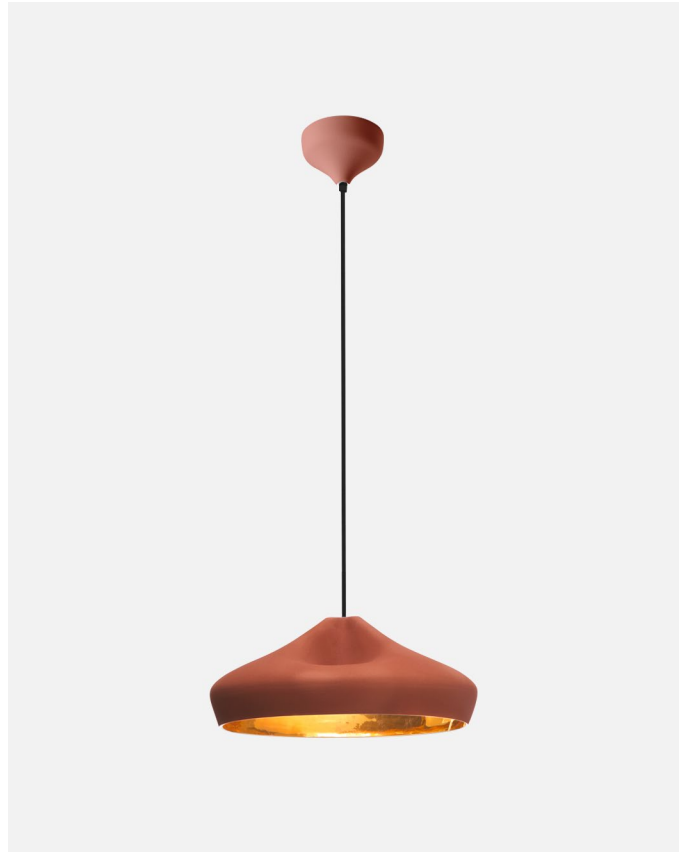

Dimmable

Cable length: 6 ft
Wire installation: Hardwired
Cord color: White whenever the inner or the outer part of the lamp is white. If not, it is black.
Canopy color: Same color as chosen shade