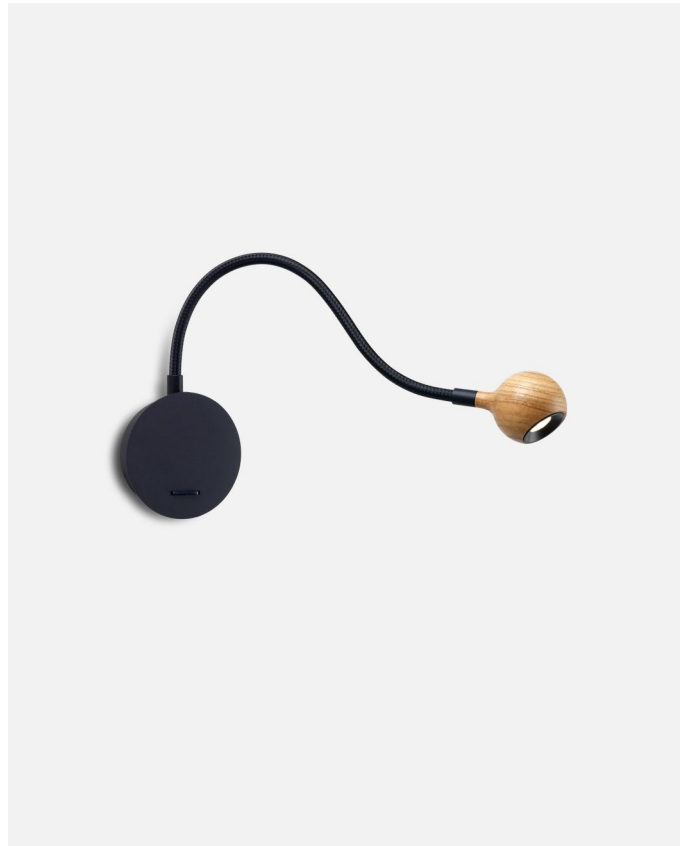

Wire installation: Hardwired
Switch location: Canopy
Canopy color: Black

Piola, Christophe Mathieu

The Piola collection is about imitating this fluidity of infinite movement, in search of a balance between the diffusion of light and the creation of shadows. The fixture's spiraling form breaks with the monotony of cleanly ordered lines, offering a different