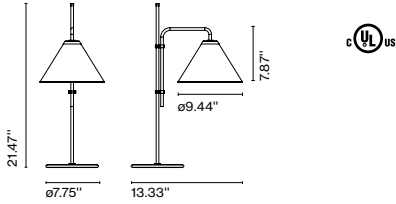

Funiculí S Fabric

Code
A641-417   Finish
A641-418   ● Black / White
                    ● Black / Sand

Materials
Base: Iron wapped with black rubber
Stem: Iron
Shade: White or sand polyester
shade, made of a PVC-PET
laminated film

Product type: Wall
Light source: E12 LED 5W
Weight: Net 3.7 lb – Gross 5.9 lb
Package: 25.6 x 12.2 x 3.9" - 5.31 lb VOL - 0.706ft³
          10.2 x 10.2 x 7" - 0.6 lb VOL - 0.42ft³
Lamping not included

Cable length: 6.6 ft
Wire installation: Plug-in
Cord color: Black
Switch location: In-line