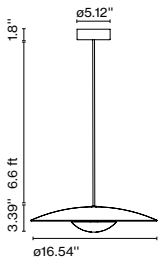

LED-Ginger 42

Code	Finish	Dimming
A662-037	● Oak-White	Triac
A662-038	● Wenge-White	Triac
A662-276	● Brushed brass-Brushed brass	Triac
A662-277	● Brushed brass-White	Triac
A662-278	● Black-White	Triac
A662-320	● Oak-White	0-10V
A662-321	● Wenge-White	0-10V
A662-280	● Brushed brass-Brushed brass	0-10V
A662-281	● Brushed brass-White	0-10V
A662-282	● Black-White	0-10V

Materials
Diffuser: Pressed wood or brushed aluminum
Dissipater: Aluminum

Dimmable: Yes
Integrated dimmer: No
Dimming protocols:
Phase cut (Triac)
0-10V

Product type: Pendant
Light Source: LED SMD 700mA 16.28W 2700K CRI90 1873lm
Luminaire: 90 - 135 VAC TRIAC 21W 698lm
120 - 277 VAC 0-10V 21W 698lm
Weight: Net 4,4 lb – Gross 7.7 lb
Package: 22.44 x 20.87 x 6.69" - 7.7 lb VOL - 1.8ft³
LED included