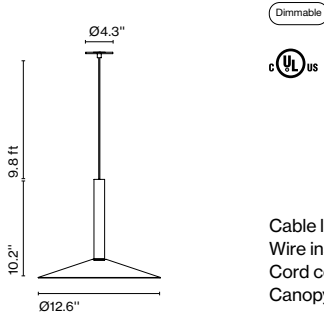

Cable length: 9.8 ft
Wire installation: Hardwired
Cord color: Black
Canopy color: Black

Milana 47

Code
A699-111
A699-112

Finish
● Off-white (RAL 1013)
● Black (RAL 9005)

Materials
Shade: Aluminum
Diffuser: Polycarbonate