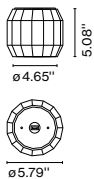

Materials

Shade: Ceramic with the inner part in brilliant white enamel or gold

Product type: Wall

Light source: G9 Bipin T4 40W

Weight: Net 1.76 lb – Gross 2.64 lb

Package: 8.7 x 9.8 x 9 " – 2.64 lb Vol – 0.35 ft³

Lamping not included