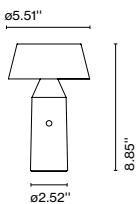

Bicoca

Code	Finish	
A680-055	● Off-white (RAL 9001)	→
A680-056	● Anthracite (RAL 7026)	→
A680-057	● Red wine (RAL 3005)	→
A680-058	● Yellow (RAL 1032)	→
A680-059	● Light blue (PANTONE 7542C)	→
A680-060	● Pale pink (PANTONE 5015C)	→

Materials
Shade: Polycarbonate
Body: Polycarbonate
Diffuser: Opal polycarbonate

Dimmable: Yes
Integrated dimmer: Yes
Dimmer Type: 3-step dimmer

Product type: Table / Portable
Light source: LED SMD 1A 3.5W 2700K CRI90 398lm
Luminaire: in 5 Vdc 1.5A 241lm
Weight: Net 1.01 lb – Gross 2.2 lb
Package: Ø6.29 x 11.81" – 2.2 lb Vol – 0.21 ft³ (1U)
20 x 11.8 x 13.4" – 15 lb Vol – 1.8 ft³ (6U)
Product notes: Sold in multiples of 6.
Charging cable included (USB to USB-C). Power adapter not included.
LED included