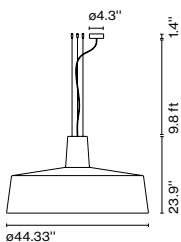

Soho 112 LED

Code	Finish	
A631-371	● White	
A631-372	● Stone grey	
A631-373	● Black	

Materials
Shade: Rotary moulded polyethylene
Diffuser: Methacrylate opal

Dimmable: Yes
Integrated dimmer: No
Dimming protocols: 0-10V

Product type: Pendant
Light Source: LED SMD 700mA 79.2W 2700K CRI80 1848lm
Luminaire: 120 - 277 VAC 0-10V 95W 1051lm
Weight: Net 60.84 lb – Gross 68.3 lb
Package: 45.2 x 45.2 x 28.3" – 68.3 lb Vol – 33.62 ft³
Product notes: 3000K available upon request
LED included

Dimmable

Suitable for
damp locations