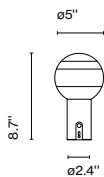

Dipping Light Portable

Code	Finish
A691-530	● White - Brushed Brass
A691-531	● White - Graphite
A691-532	● Blue - Brushed Brass
A691-533	● Blue - Graphite
A691-534	● Green - Brushed Brass
A691-535	● Green - Graphite
A691-536	● Amber - Brushed Brass
A691-537	● Amber - Graphite
A691-538	● Pink - Brushed Brass
A691-539	● Pink - Graphite

Materials
Body: Metal
Diffuser: Brilliant white blown glass globe with layered paint

Dimmable: Yes
Integrated dimmer: Yes
Dimmer Type: 3-step dimmer

Product type: Table
Light source: LED SMD 1A 3.5W 2700K CRI90 216lm
Luminaire: in 5 Vdc 1.5A 123lm
Weight: Net 2.6 lb – Gross 3.3 lb
Package: 7 x 7 x 14 " – 3.3 lb Vol – 0.4 ft³
LED included