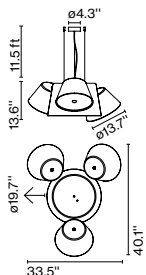

Materials
Shade: Aluminum
Diffuser: Opalescent methacrylate

Product type: Pendant
Light source: 9x E26 LED TYPE A 11W
Weight: Net 10.4 lb – Gross 18 lb
Package: 22.4 x 22.4 x 15.3" – 13.2 Vol – 4.485 ft³
(3x) 16.5 x 16.5 x 10.6" – 4.8 lb Vol – 1.76 ft³
Product notes: Combine 1 central shade and 5 satellite shades.
Lamping not included