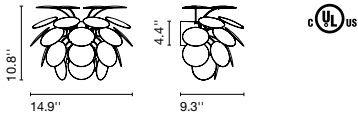

Discocó A

Code	Finish
A620-089	● White (RAL 9003)
A620-137	● Matte Grey (RAL 7037)
A620-138	● Matte Beige (RAL 1001)
A620-093	● Black - Gold (RAL 9004 - Gold)

Materials
Discs: ABS
Semi-sphere: Chromed metal

Product type: Wall
Light source: 2x E12 LED TYPE G16.5 5W
Weight: Net 2.6 lb – Gross 3.3 lb
Package: 23 x 7.5 x 6 " - 3.3 lb – Vol - 0.7 ft³
Lamping not included

Wire installation: Hardwired