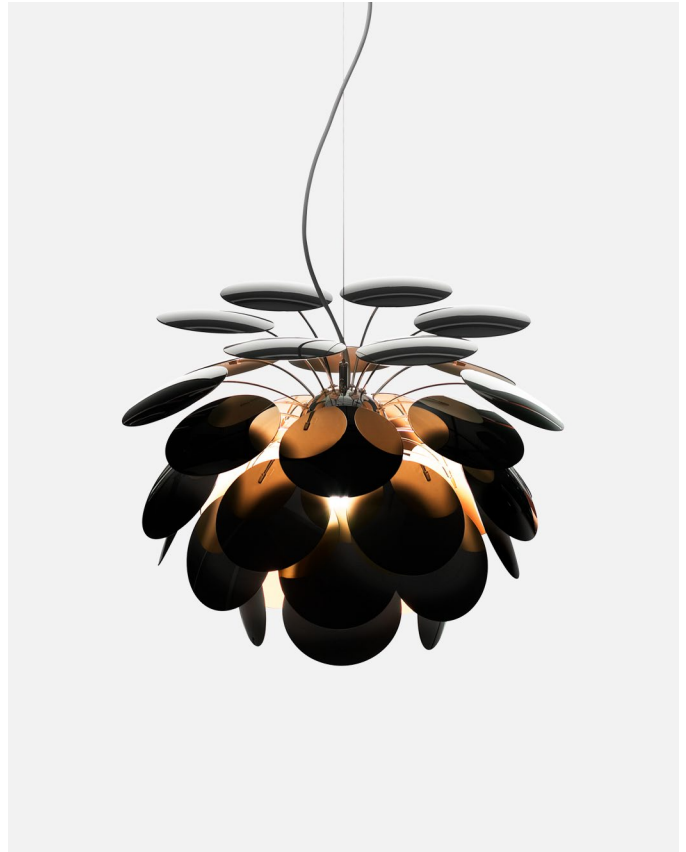

Discocó 53

Code	Finish
A620-005	White (RAL 9003)
A620-129	Matte Grey (RAL 7037)
A620-130	Matte Beige (RAL 1001)
A620-084	Black - Gold (RAL 9004 - Gold)

Materials
Discs: ABS
Sphere: Chromed metal
Canopy: Metal

Product type: Pendant
Light source: E26 LED TYPE A 11W
Weight: Net 6.17 lb – Gross 10.4 lb
Package: 42.5 x 10.2 x 10.6" - 10.4 lb – Vol - 2.82 ft³
Lamping not included