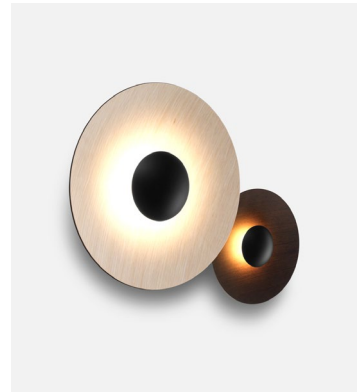

Canopy color: Black
Wire installation: Hardwired