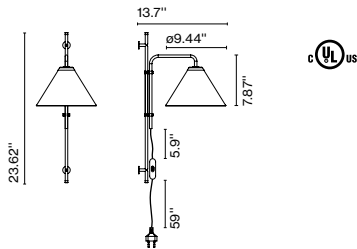

Product type: Wall
 Light source: E12 LED 5W
 Weight: Net 1.5 lb – Gross 3.7 lb
 Package: 25.6 x 11.4 x 3.9" - 6.61lb Vol - 0.7ft³
 10.3 x 10.3 x 7" - 2.64lb VOL - 0.42ft³
 Lamping not included

Cable length: 6.6 ft
 Wire installation: Plug-in
 Cord color: Black
 Switch location: In-line