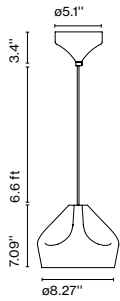

Pleat Box 24 LED

Code	Finish	
A636-250	● White - White	☞
A636-251	● White - Gold	
A636-252	● Grey - White	☞
A636-253	● Grey - Gold	
A636-254	● Terracotta - White	
A636-255	● Terracotta - Gold	
A636-256	● Black - White	
A636-257	● Black - Gold	

Materials
Shade: Ceramic with the inner part in brilliant white enamel or gold
Canopy: Ceramic
Cord: Fabric

Dimmable: Yes
Integrated dimmer: No
Dimming protocols: Phase cut (Triac)

Product type: Pendant
Light Source: LED SMD 700mA 8.2W 2700K CRI90 913lm
Luminaire: 100 - 120 VAC TRIAC 14W 113lm
Weight: Net 4.2 lb - Gross 5.5 lb
Package: 14.2 x 14.2 x 11.8 " - 5.5 lb Vol - 1.412 ft³
LED included