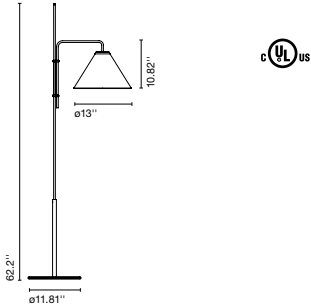

Funiculí Fabric

Code	Finish
A641-413	● Black / White
A641-414	● Black / Sand

Materials

Base: Iron wapped with black rubber

Stem: Iron

Shade: White or sand polyester shade, made of a PVC-PET laminated film

Product type: Floor

Light source: E26 LED Standard 8W

Weight: Net 11.5 lb – Gross 16.5 lb

Package: 20.4 x 16.5 x 5.1" - 13.8lb Vol - 1.051ft³

13.38 x 13.38 x 9" - 1.31lb Vol - 0.706ft³

47.2 x 1.6 x 1.6" - 1.3lb Vol - 0.07ft³

Lamping not included