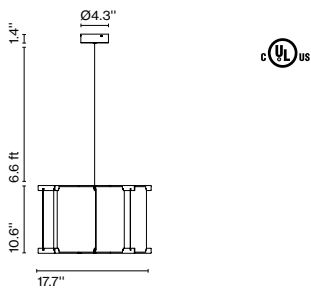

Product type: Pendant

Light source: E26 LED STANDARD 8W
Weight: Net 4.2 lb – Gross 5.07 lb
Package: 17 x 18.9 x 3.5" – 4.8 lb Vol – 0.7 ft³
Lamping not included

Cable length: 6.6 ft
Wire installation: Hardwired
Cord color: Black
Canopy color: Black