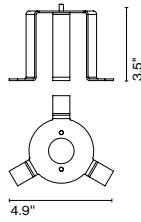

Ground fixation plate

Code A662-556   Finish ● Stainless steel

Materials
Structure: Stainless steel 316 L

Product type: Accessory for LED-Ginger Bollards.
Weight: Net 0.7 lb – Gross 0.9 lb
Package: 5.9 x 5.9 x 5.1" - 0.9 lb – Vol - 0.1 ft³