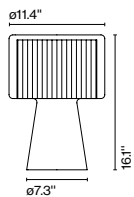

Product type: Table

Light source: E26 TYPE A19 100W

Weight: Net 11 lb - Gross 9.9 lb

Package: 22 x 14.9 x 15.7" - 9.9 lb Vol - 3.17 ft³

Lamping not included

Dimmer

Cable length: 5 ft

Wire installation: Plug-in

Cord color: Black

Switch location: In-line