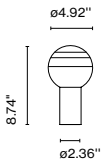

Dipping Light

Code	Finish	
A691-013	White - Brushed Brass	➤
A691-300	White - Graphite	➤
A691-014	Blue - Brushed Brass	➤
A691-301	Blue - Graphite	➤
A691-015	Green - Brushed Brass	➤
A691-302	Green - Graphite	➤
A691-016	Amber - Brushed Brass	➤
A691-303	Amber - Graphite	➤
A691-017	Pink - Brushed Brass	➤
A691-304	Pink - Graphite	➤

Materials Dimmable: No
Body: Metal
Diffuser: Brilliant white blown glass globe with layered paint

Product type: Table
Light Source: LED SMD 700mA 2.2W 2700K CRI80 243lm
Luminaire: 120 - 277 VAC 4W 123lm
Weight: Net 2.6 lb – Gross 4 lb
Package: 13.7 x 13.7 x 7" – 4 lb Vol – 0.38 ft³