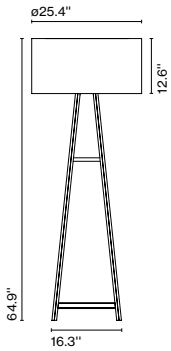

Product type: Pendant

Light source: E26 LED GLOBE 20W

Weight: Net 28 lb – Gross 39 lb

Package: 37 x 37 x 20 " – 39 lb Vol – 17.6 ft³

Lamping not included

Cable length: 8.2 ft

Wire installation: Hardwired

Cord color: Black

Materials
Base: Steel
Diffuser: Opal blown glass

Dimmable: Yes
Integrated dimmer: Yes
Dimming protocols: Analog, dimmed via glass movement.

Product type: Table
Light Source: LED SMD 24Vdc 6.5W 2700K CRI90 579lm
Luminaire: 120 VAC 8.7W 157lm
Weight: Net 0.9 lb – Gross 3.3 lb
Package: 9 x 7 x 5 " – 3.3 lb Vol – 0.18 ft³ (1u)
15 x 16.7 x 17.7 " – 11 lb Vol – 1 ft³ (4u)
Product note: Sold in multiples of 4.
LED included

Materials
Shade: White polyester PET, textilene
Diffuser: Methacrylate
Structure: Varnished Oak

Product type: Floor
Light source: 3x E26 LED TYPE A 11W
Weight: Net 11 lb – Gross 22.7 lb
Package: 27.2 x 27.2 x 14.5" - 11.7 lb – Vol - 6.4 ft³
19.7 x 5 x 61" - 11 lb – Vol - 3.5 ft³
Lamping not included

Product type: Floor
Light source: E26 LED TYPE A 11W
Weight: Net 12.8 lb – Gross 20.5 lb
Package: 23.6 x 23.6 x 11.8 " - 9.9 lb – Vol - 3.8 ft³
19.7 x 5 x 52 " - 12 lb – Vol - 3.18 ft³
Lamping not included