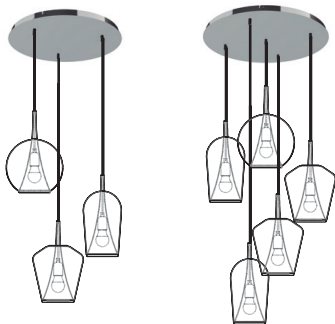

8262 Blanco-White
 Florón techo 5L- Ceiling cup 5L

8272 Cromo-Chrome
 Florón techo 5L- Ceiling cup 5L

8267 Oro-Gold
 Florón techo 5L- Ceiling cup 5L

8263 Blanco-White
 Florón techo 7L-Ceiling cup 7L

8273 Cromo-Chrome
 Florón techo 7L-Ceiling cup 7L

8268 Oro-Gold
 Florón techo 7L-Ceiling cup 7L

Metal-Metal

REFERENCE	FINISH
7855	Blanco-White
7856	Negro-Black
7857	Plata-Silver
7858	Oro-Gold
7859	Cuero-Antique Brass

8250
Transparente-Transparent
1L•E27 (not included)