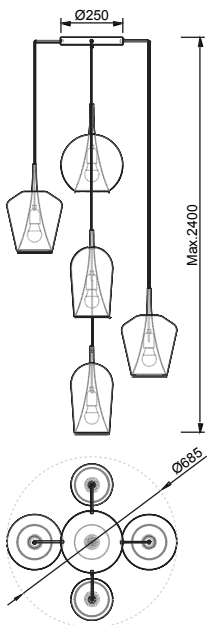

3L×E27 (not included)

1×Transparente-Transparent

1×Bronce-Bronze

1×Cromo-Chrome

Color/Longitud cable:

Transparente/3x2m

Cristal/Glass 100-240V~50/60Hz E27 máx.20W Led

8259

Multicolor-Multicolour
5L×E27 (not included)

2×Bronce-Bronze

1×Transparente-Transparent

1×Cromo-Chrome

1×Cobre-Copper

Color/Longitud cable:

Transparente/3x2m

Cristal/Glass 100-240V~50/60Hz E27 máx.20W Led

8257

Transparente-Transparent
1L×E27 (not included)

8256

Cromo-Chrome
1L×E27 (not included)

8255

Bronce-Bronze
1L×E27 (not included)

Cristal/Glass 100-240V- 50/60Hz E27 máx.20W Led

8260 Blanco-White