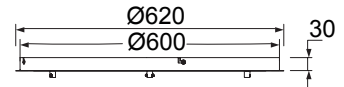

8262 Blanco-White
Florón techo 5L- Ceiling cup 5L