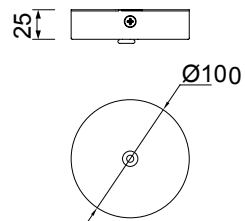

8265 Oro-Gold

Florón de techo 1L- Ceiling cup 1L

8264 Blanco-White

Blocacables-WireLocker

8274 Cromo-Chrome

Blocacables-WireLocker

8269 Oro-Gold

Blocacables-WireLocker