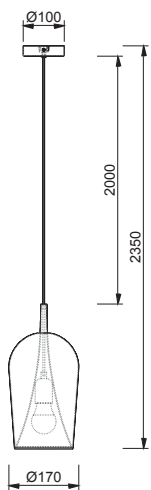

8257

Transparente-Transparent
1L×E27 (not included)