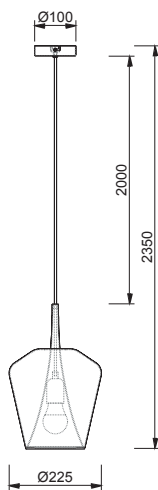

8256

Cromo-Chrome
1L×E27 (not included)