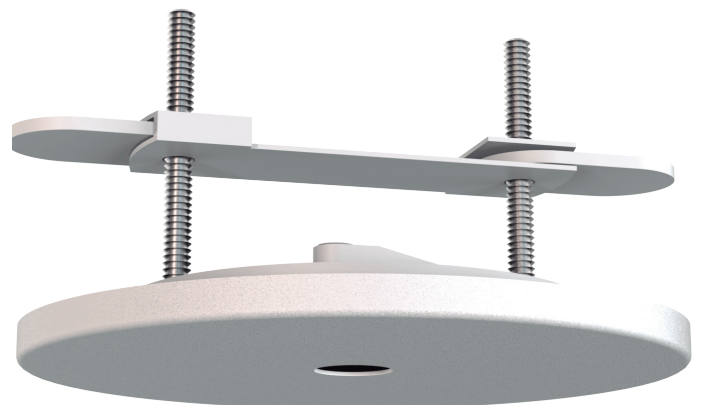

REFERENCE	FINISH
7855	Blanco-White
7856	Negro-Black
7857	Plata-Silver
7858	Oro-Gold
7859	Cuero-Antique Brass