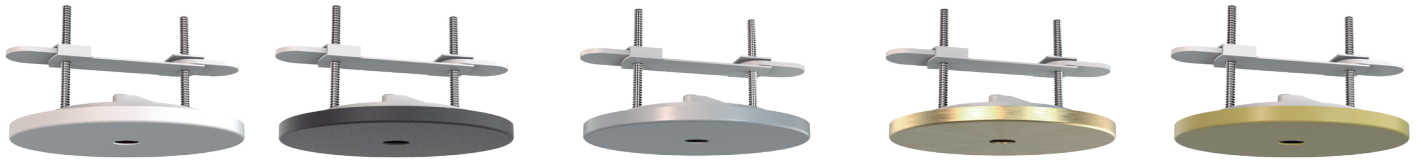

REFERENCE	FINISH
7855	Blanco-White
7856	Negro-Black
7857	Plata-Silver
7858	Oro-Gold
7859	Cuero-Antique Brass