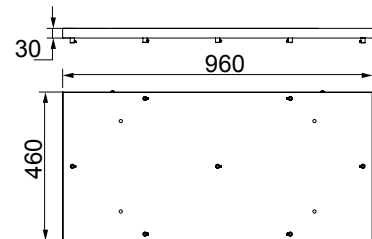

8267 Oro-Gold
Florón techo 5L- Ceiling cup 5L

8263 Blanco-White
Florón techo 7L-Ceiling cup 7L