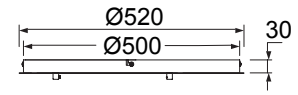

Blocacables-WireLocker

**8269 Oro-Gold**

Blocacables-WireLocker

Metal-Metal

8261 Blanco-White
 Florón techo 3L- Ceiling cup 3L

8271 Cromo-Chrome
 Florón techo 3L- Ceiling cup 3L

8266 Oro-Gold
 Florón techo 3L- Ceiling cup 3L