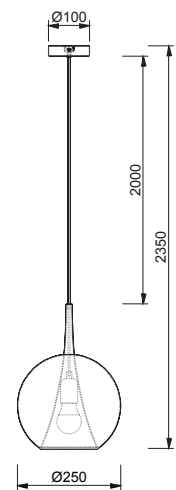

8255

Bronce-Bronze
1L×E27 (not included)