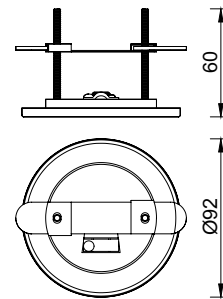

8268 Oro-Gold
 Florón techo 7L-Ceiling cup 7L

Metal-Metal

REFERENCE	FINISH
7855	Blanco-White
7856	Negro-Black
7857	Plata-Silver
7858	Oro-Gold
7859	Cuero-Antique Brass

8250
Transparente-Transparent
1L•E27 (not included)