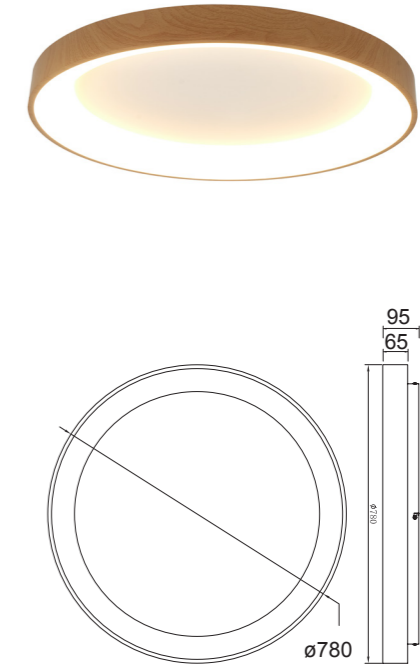

**8026 Oro-Gold**  
LED 78W 3000K 6200lm

**8027 Oro-Gold**  
LED 58W 3000K 4700lm

**8030 Madera-Wood**  
LED 78W 3000K 6200lm

**8031 Madera-Wood**  
LED 58W 3000K 4700lm

**8028 Oro-Gold**  
LED 48W 3000K 3900lm