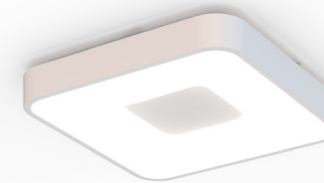

7925 Oro-Gold  
LED 100W 2700K-5000K 4900lm

7916 Blanco-White  
LED 100W 2700K-5000K 4900lm

7926 Oro-Gold  
LED 80W 2700K-5000K 3900lm

7927 Oro-Gold  
LED 56W 2700K-5000K 2500lm

7922 Blanco-White  
LED 56W 2700K-5000K 2500lm