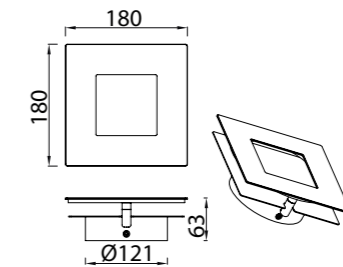

DALIA

Aplique/Wall lamp

8110 Blanco-White
LED 12W 3000K 840lm

8112 Negro+oro-Black+gold
LED 12W 3000K 840lm

8111 Blanco+oro-White+gold
LED 12W 3000K 840lm

8113 Corten+oro-Corten+gold
LED 12W 3000K 840lm

8114 Blanco-White
LED 18W 3000K 1260lm

8116 Negro+oro-Black+gold
LED 18W 3000K 1260lm

8115 Blanco+oro-White+gold
LED 18W 3000K 1260lm

8117 Corten+oro-Corten+gold
LED 18W 3000K 1260lm

Aluminio/Aluminium 220-240V~50/60Hz CRI>80

Aluminio/Aluminium 220-240V~50/60Hz CRI>80