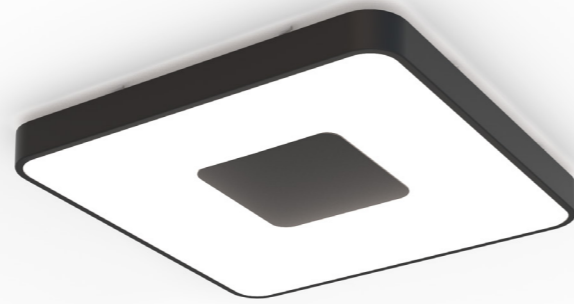

COIN

Plafón/Ceiling lamp

7917 Negro-Black
LED 100W 2700K-5000K 4900lm