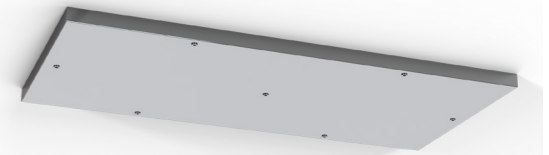

8186 Cromo-Chrome
Florón techo 7L-Ceiling cup 7L