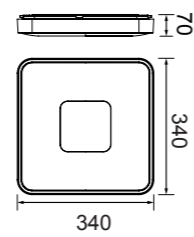

7925 Oro-Gold  
LED 100W 2700K-5000K 4900lm

7916 Blanco-White  
LED 100W 2700K-5000K 4900lm

7926 Oro-Gold  
LED 80W 2700K-5000K 3900lm

7927 Oro-Gold  
LED 56W 2700K-5000K 2500lm

7922 Blanco-White  
LED 56W 2700K-5000K 2500lm