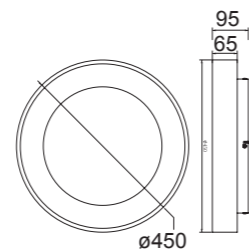

Acrílico/Acrylic 220-240V~50/60Hz CRI> 80

Acrílico/Acrylic 220-240V~50/60Hz CRI> 80