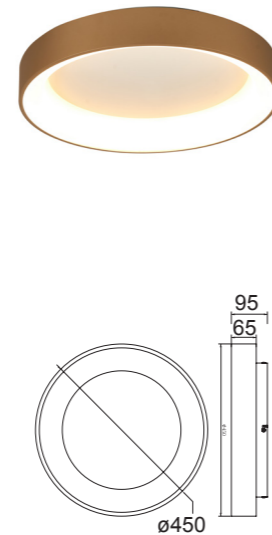

Acrílico/Acrylic 220-240V~50/60Hz CRI>80

Acrílico/Acrylic 220-240V~50/60Hz CRI>80