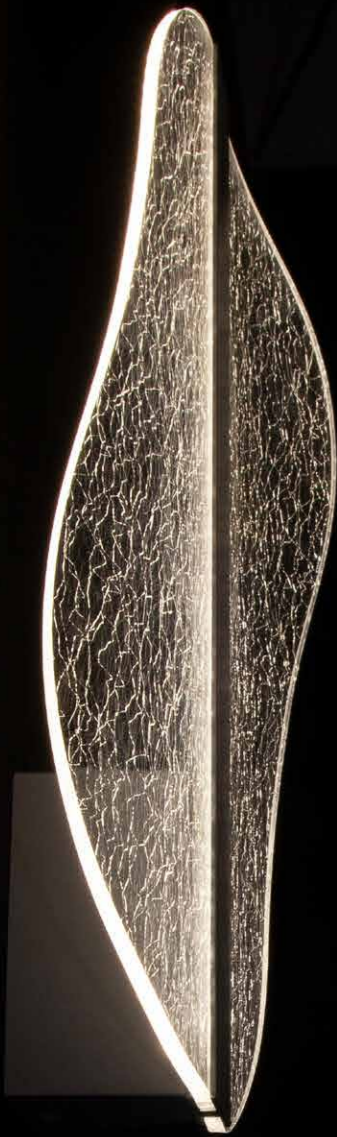

BIANCA

7767 Blanco-White
LED 15W 3000K 850lm