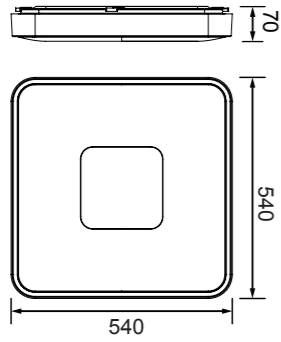

7926 Oro-Gold
LED 80W 2700K-5000K 3900lm

7925 Oro-Gold
LED 100W 2700K-5000K 4900lm