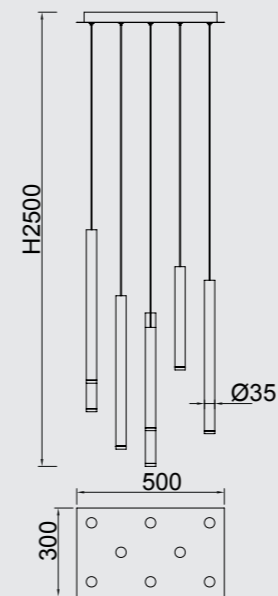

8083 Multicolor-Multicolour

Blanco-White
Negro-Black
Oro-Gold
Corten-Corten

LED 48W 3000K 3360lm