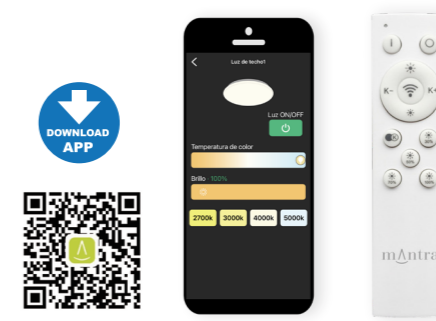

R00129

Metal/Acrílico/ABS-Metal/Acrylic/ABS 220-240V~50/60Hz CRI> 80

Metal/Acrílico/ABS-Metal/Acrylic/ABS 220-240V~50/60Hz CRI> 80