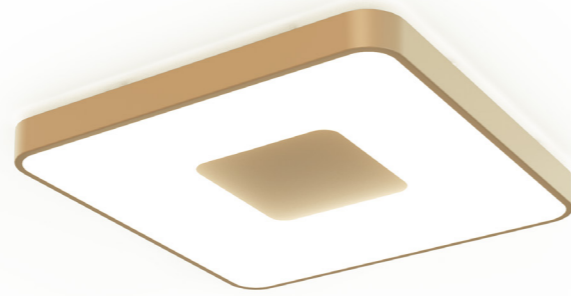

7925 Oro-Gold
LED 100W 2700K-5000K 4900lm