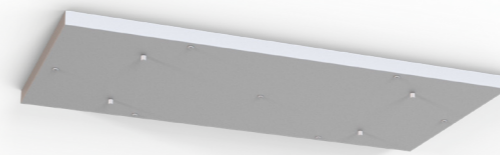

8182 Blanco-White
Florón techo 7L-Ceiling cup 7L