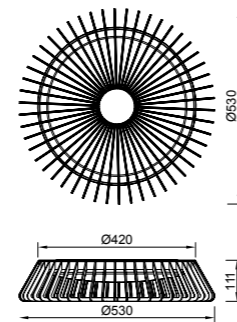

# HIMALAYA

Plafón/Ceiling lamp

7966 Blanco-White  
LED 56W 2700K-5000K 2500lm

7967 Madera-Wood  
LED 56W 2700K-5000K 2500lm

7968 Negro-Black  
LED 56W 2700K-5000K 2500lm

R00129

PC/Acrílico-PC/Acrylic 220-240V-50/60Hz CRI>80