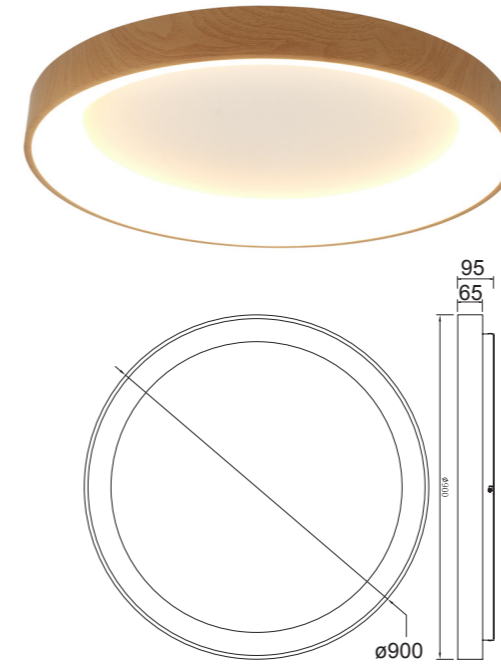

8032 Madera-Wood
LED 48W 3000K 3900lm

8030 Madera-Wood
LED 78W 3000K 6200lm