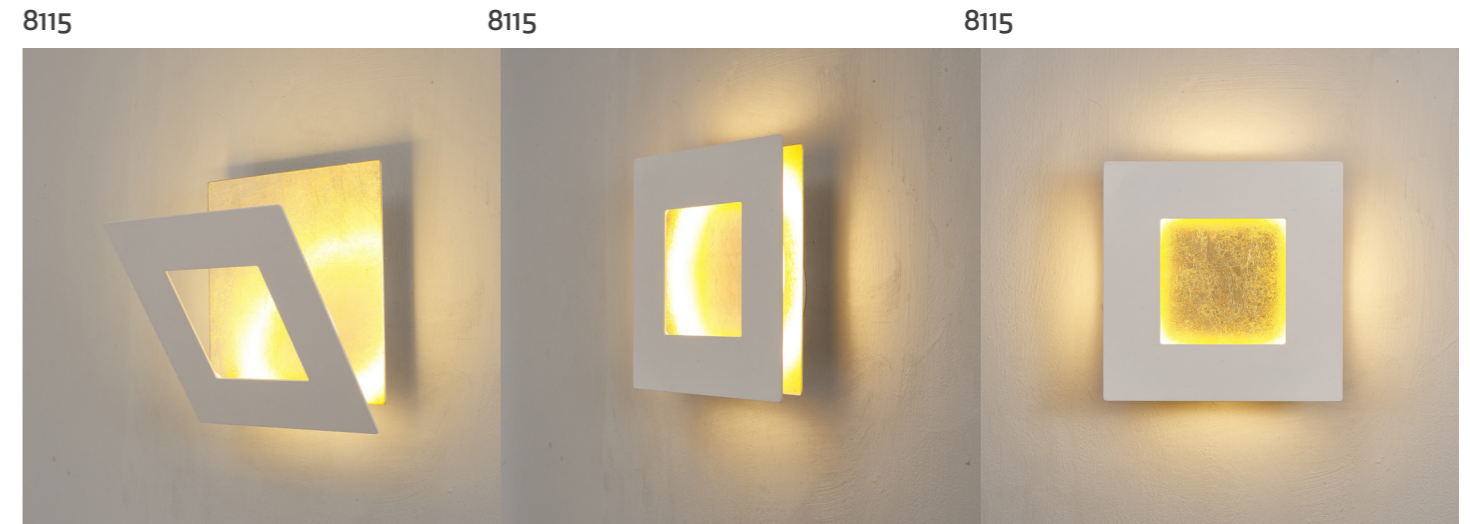

DALIA

Aplique/Wall lamp

8110 Blanco-White
LED 12W 3000K 840lm

8112 Negro+oro-Black+gold
LED 12W 3000K 840lm

8111 Blanco+oro-White+gold
LED 12W 3000K 840lm

8113 Corten+oro-Corten+gold
LED 12W 3000K 840lm

8114 Blanco-White
LED 18W 3000K 1260lm

8116 Negro+oro-Black+gold
LED 18W 3000K 1260lm

8115 Blanco+oro-White+gold
LED 18W 3000K 1260lm

8117 Corten+oro-Corten+gold
LED 18W 3000K 1260lm

Aluminio/Aluminium 220-240V~50/60Hz CRI>80

Aluminio/Aluminium 220-240V~50/60Hz CRI>80