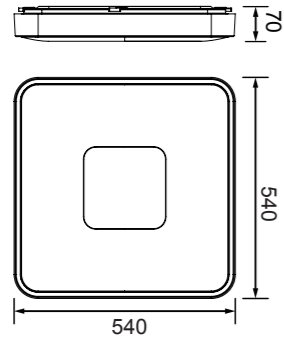

7921 Madera-Wood
LED 80W 2700K-5000K 3900lm

COIN

Plafón/Ceiling lamp

7918 Madera-Wood
LED 100W 2700K-5000K 4900lm