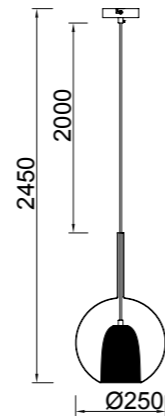

## Lámpara montada

Lámpara-Pendant lamp

**8200** Transparente-Transparent  
1L×E27 (not included)

**8201** Cromo-Chrome  
1L×E27 (not included)

**8202** Bronce-Bronze  
1L×E27 (not included)

Cristal/Glass 100-240V~50/60Hz E27 máx.20W Led