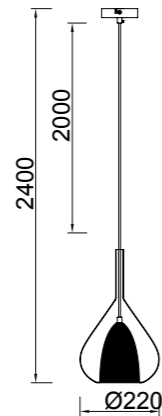

## Lámpara montada

Lámpara-Pendant lamp

**8200** Transparente-Transparent  
1L×E27 (not included)

**8201** Cromo-Chrome  
1L×E27 (not included)

**8202** Bronce-Bronze  
1L×E27 (not included)

Cristal/Glass 100-240V~50/60Hz E27 máx.20W Led