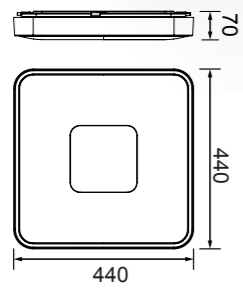

COIN

Plafón/Ceiling lamp

7918 Madera-Wood
LED 100W 2700K-5000K 4900lm

7924 Madera-Wood
LED 56W 2700K-5000K 2500lm

R00129

Metal/Acrílico/ABS-Metal/Acrylic/ABS 220-240V~50/60Hz CRI> 80