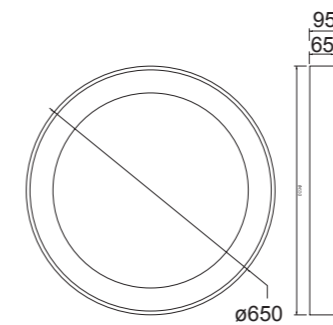

Acrílico/Acrylic 220-240V~50/60Hz CRI> 80

Acrílico/Acrylic 220-240V~50/60Hz CRI> 80