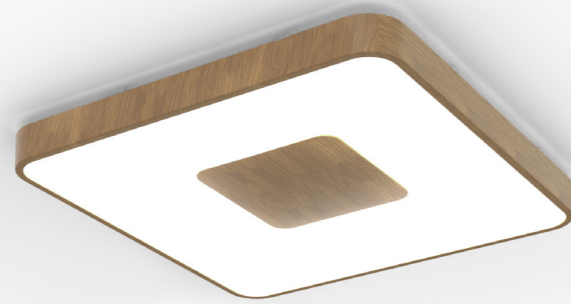

COIN

Plafón/Ceiling lamp

7918 Madera-Wood
LED 100W 2700K-5000K 4900lm