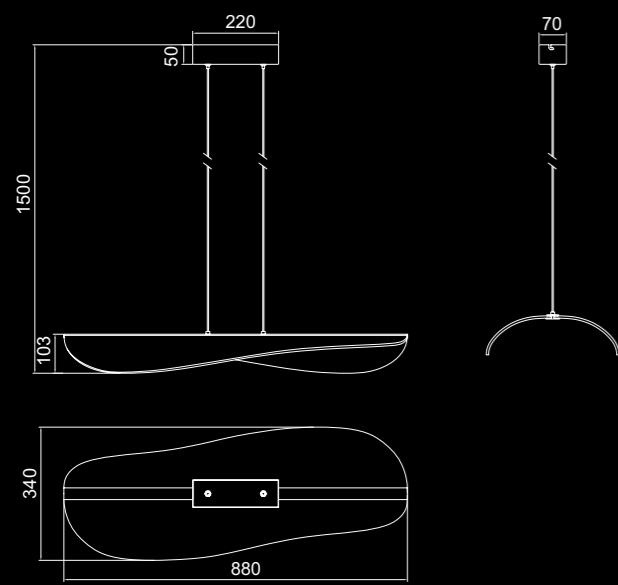

BIANCA

7765 Blanco-White
LED 50W 3000K 3000lm

7766 Blanco-White
LED 40W 3000K 2450lm

Metal/Acrílico-Metal/Acrylic 220-240V~ 50/60Hz CRI> 80 Registered Nº 008635742-0001