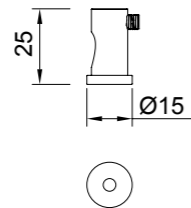

8181 Blanco-White
Florón techo 5L- Ceiling cup 5L

8185 Cromo-Chrome
Florón techo 5L- Ceiling cup 5L

8182 Blanco-White
Florón techo 7L-Ceiling cup 7L

8186 Cromo-Chrome
Florón techo 7L-Ceiling cup 7L

Metal-Metal