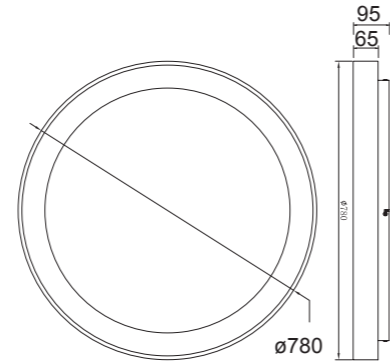

**8018 Blanco-White**  
LED 78W 3000K 6200lm

**8019 Blanco-White**  
LED 58W 3000K 4700lm

**8022 Negro-Black**  
LED 78W 3000K 6200lm

**8023 Negro-Black**  
LED 58W 3000K 4700lm

**8020 Blanco-White**  
LED 48W 3000K 3900lm