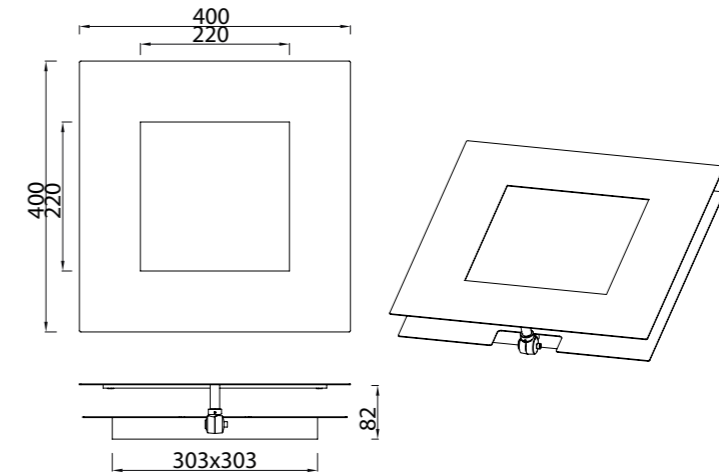

8145

8146

Aluminio/Aluminium 220-240V~50/60Hz CRI>80

Aluminio/Aluminium 220-240V~50/60Hz CRI>80