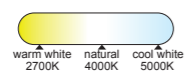

Metal/Acrílico/ABS-Metal/Acrylic/ABS 220-240V~50/60Hz CRI> 80