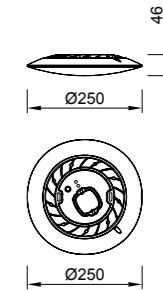

7973 Blanco-White
LED 24W **5000K** 2200lm

Acrílico/Acrylic 220-240V~50/60Hz CRI>80