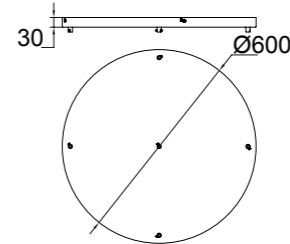

8181 Blanco-White
Florón techo 5L- Ceiling cup 5L