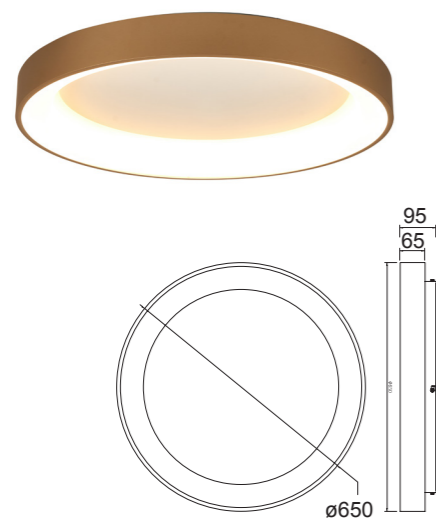

**8026 Oro-Gold**  
LED 78W 3000K 6200lm

**8027 Oro-Gold**  
LED 58W 3000K 4700lm

**8030 Madera-Wood**  
LED 78W 3000K 6200lm

**8031 Madera-Wood**  
LED 58W 3000K 4700lm

**8028 Oro-Gold**  
LED 48W 3000K 3900lm