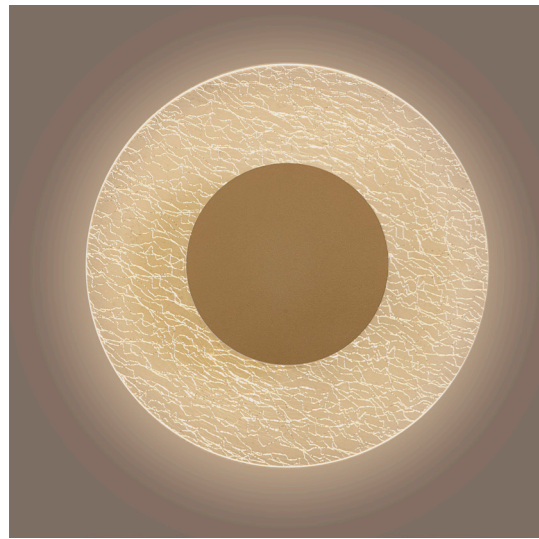

# JEWEL

Aplique/Wall lamp

**8073 Oro-Gold**  
LED 12W 3000K 750lm

**8074 Blanco-White**  
LED 12W 3000K 750lm

**8075 Oro-Gold**  
LED 30W 3000K 1600lm

**8076 Blanco-White**  
LED 30W 3000K 1600lm

Aluminio / Acrílico/Acrylic 220-240V~50/60Hz CRI> 80

Lámpara montada

**8203**

- 1×Transparente-Transparent
- 1×Bronce-Bronze
- 1×Cromo-Chrome
- 3L×E27 (not included)

**8203**

- 2×Transparente-Transparent
- 2×Bronce-Bronze
- 1×Cromo-Chrome
- 5L×E27 (not included)