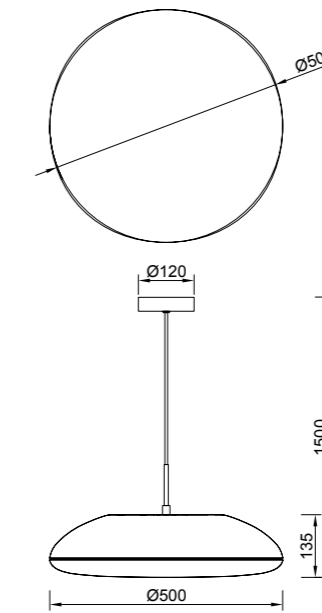

8137 Blanco-White
4L × E27 (not included)

8138 Negro-Black
4L × E27 (not included)

8139 Madera-Wood
4L × E27 (not included)

ABS/ Acrílico-ABS /Acrylic 100-240V~ 50/60Hz E27 máx.20WLed