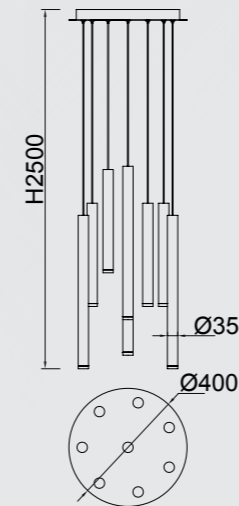

Metal/Aluminio/Metal/Aluminium 220-240V~50/60Hz CRI> 80