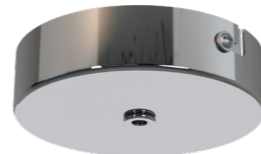

8181 Blanco-White
Florón techo 5L- Ceiling cup 5L

8185 Cromo-Chrome
Florón techo 5L- Ceiling cup 5L

8182 Blanco-White
Florón techo 7L-Ceiling cup 7L

8186 Cromo-Chrome
Florón techo 7L-Ceiling cup 7L

Metal-Metal