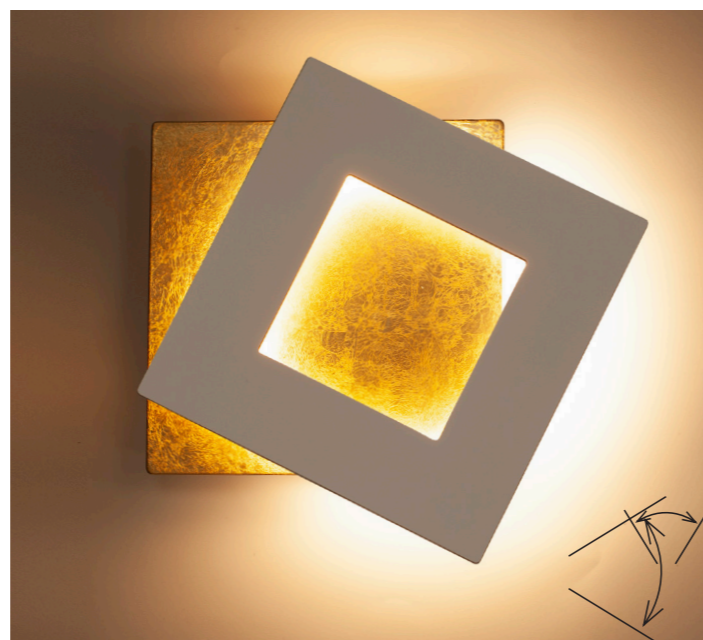

8161 Blanco+oro-White+gold
LED 48W 3000K 3360lm

DALIA