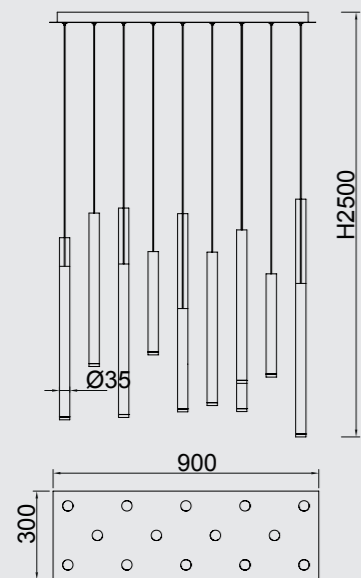

8085 Multicolor-Multicolour

Blanco-White
Negro-Black
Oro-Gold
Corten-Corten

LED 84W 3000K 5880lm