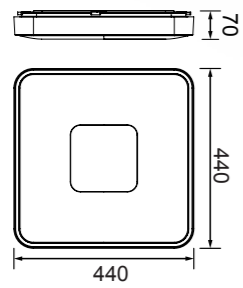

7927 Oro-Gold
LED 56W 2700K-5000K 2500lm