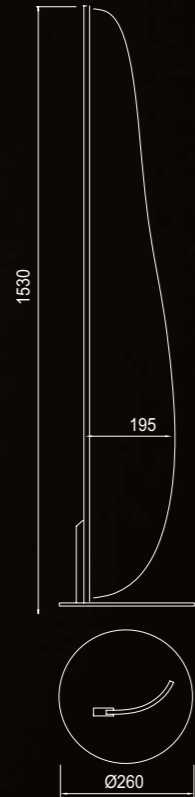

BIANCA

7838 Blanco-White
LED 20W 3000K 1200lm