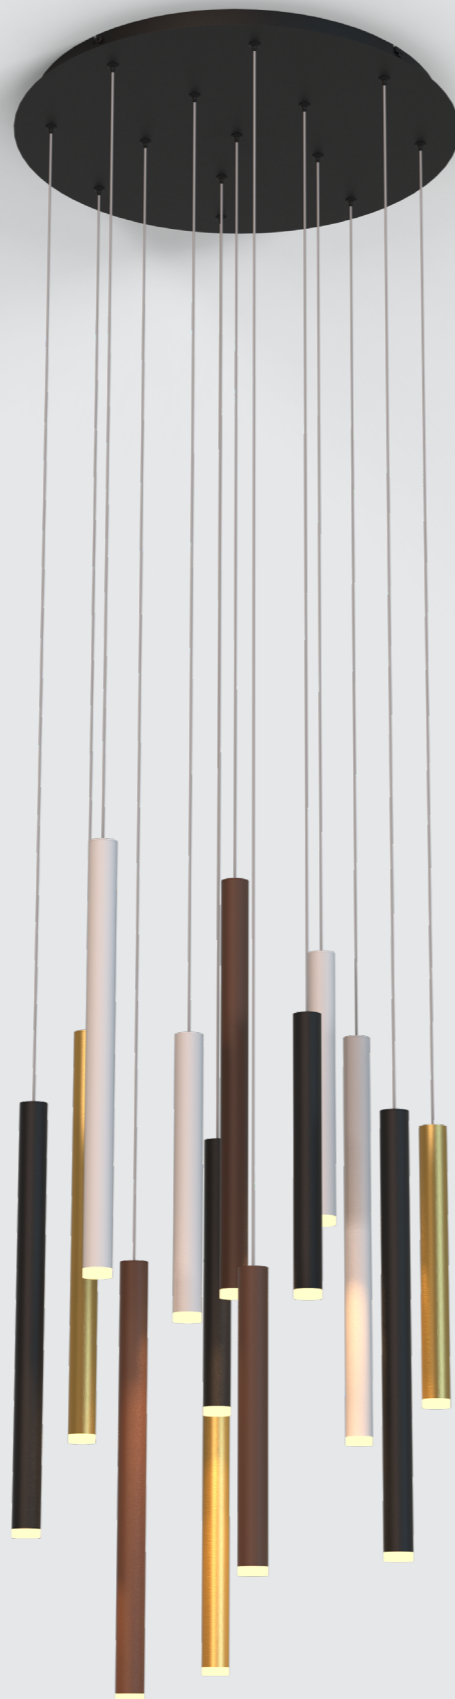

CALA

8084 Multicolor-Multicolour

Blanco-White
Negro-Black
Oro-Gold
Corten-Corten

LED 84W 3000K 5880lm

8082 Multicolor-Multicolour

Blanco-White
Negro-Black
Oro-Gold
Corten-Corten

LED 48W 3000K 3360lm