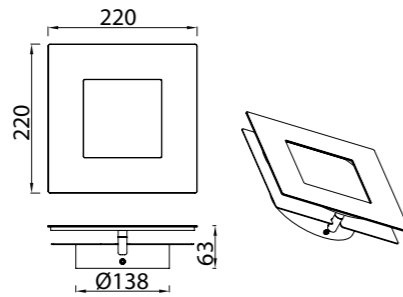

8145

8146

Aluminio/Aluminium 220-240V~50/60Hz CRI>80

Aluminio/Aluminium 220-240V~50/60Hz CRI>80