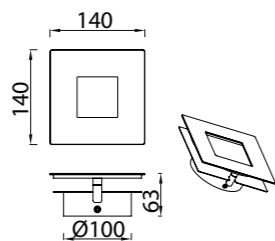

DALIA

Aplique/Wall lamp

8110 Blanco-White
LED 12W 3000K 840lm

8112 Negro+oro-Black+gold
LED 12W 3000K 840lm

8111 Blanco+oro-White+gold
LED 12W 3000K 840lm

8113 Corten+oro-Corten+gold
LED 12W 3000K 840lm

8114 Blanco-White
LED 18W 3000K 1260lm

8116 Negro+oro-Black+gold
LED 18W 3000K 1260lm

8115 Blanco+oro-White+gold
LED 18W 3000K 1260lm

8117 Corten+oro-Corten+gold
LED 18W 3000K 1260lm

Aluminio/Aluminium 220-240V~50/60Hz CRI>80