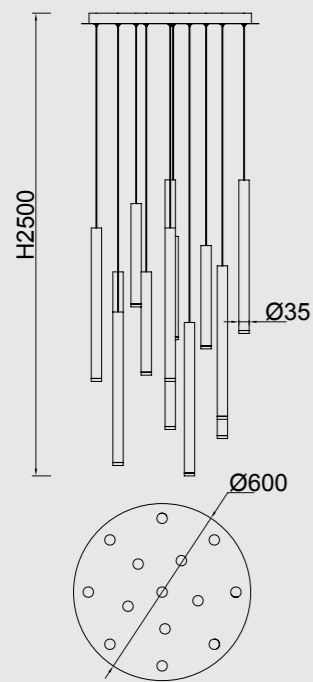

CALA

8084 Multicolor-Multicolour

Blanco-White
Negro-Black
Oro-Gold
Corten-Corten

LED 84W 3000K 5880lm

8082 Multicolor-Multicolour

Blanco-White
Negro-Black
Oro-Gold
Corten-Corten

LED 48W 3000K 3360lm