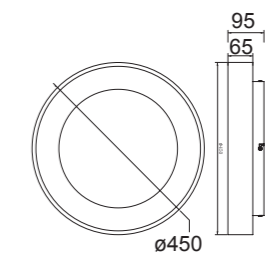

Acrílico/Acrylic 220-240V~50/60Hz CRI> 80