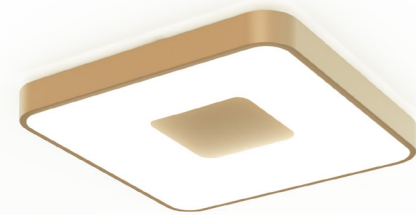

7927 Oro-Gold
LED 56W 2700K-5000K 2500lm