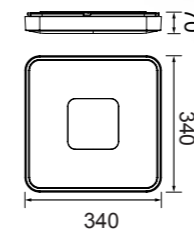

7922 Blanco-White
LED 56W 2700K-5000K 2500lm