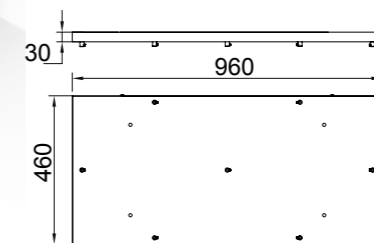

8182 Blanco-White
Florón techo 7L-Ceiling cup 7L