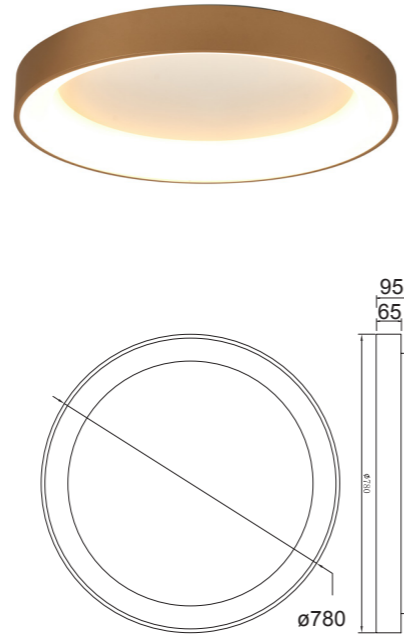

8029 Oro-Gold
LED 30W 3000K 2250lm

8027 Oro-Gold
LED 58W 3000K 4700lm