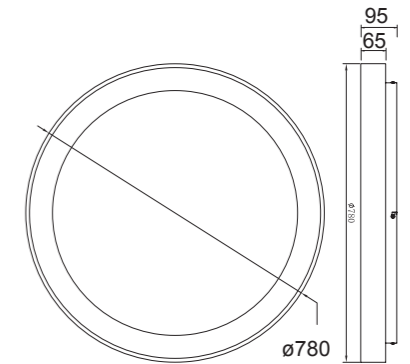

**8018 Blanco-White**  
LED 78W 3000K 6200lm

**8019 Blanco-White**  
LED 58W 3000K 4700lm

**8022 Negro-Black**  
LED 78W 3000K 6200lm

**8023 Negro-Black**  
LED 58W 3000K 4700lm

**8020 Blanco-White**  
LED 48W 3000K 3900lm