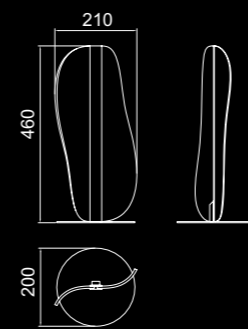

Metal/Acrílico-Metal/Acrylic 220-240V~ 50/60Hz CRI> 80 Registered N° 008635742-0002