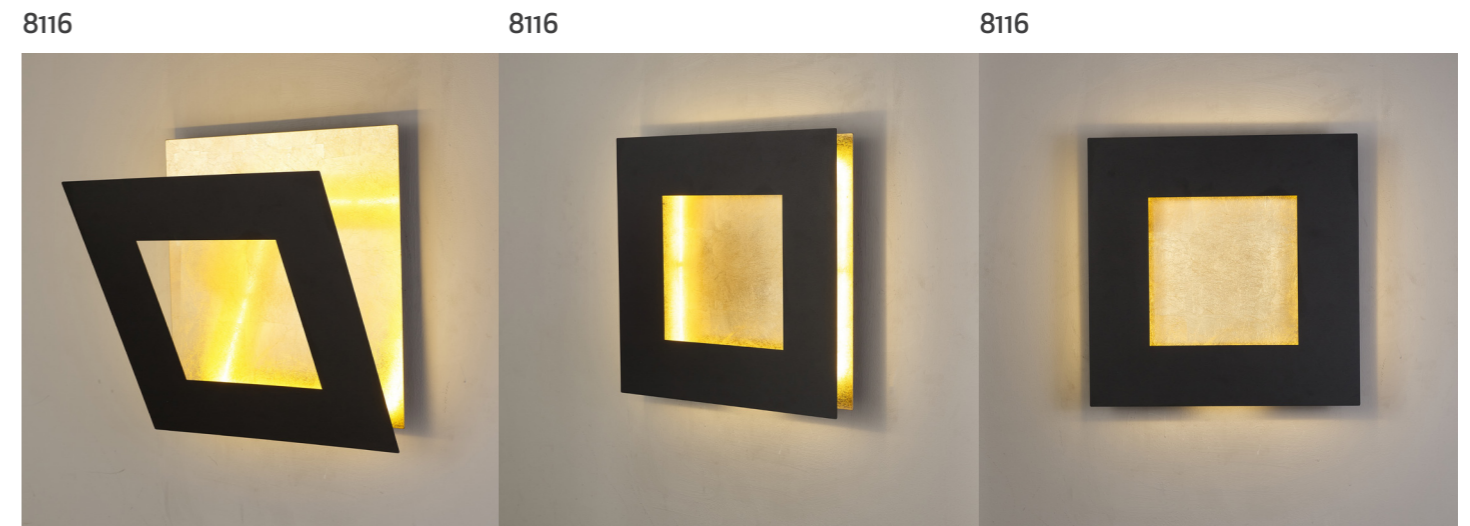

DALIA

Aplique/Wall lamp

8110 Blanco-White
LED 12W 3000K 840lm

8112 Negro+oro-Black+gold
LED 12W 3000K 840lm

8111 Blanco+oro-White+gold
LED 12W 3000K 840lm

8113 Corten+oro-Corten+gold
LED 12W 3000K 840lm

8114 Blanco-White
LED 18W 3000K 1260lm

8116 Negro+oro-Black+gold
LED 18W 3000K 1260lm

8115 Blanco+oro-White+gold
LED 18W 3000K 1260lm

8117 Corten+oro-Corten+gold
LED 18W 3000K 1260lm

Aluminio/Aluminium 220-240V~50/60Hz CRI>80

Aluminio/Aluminium 220-240V~50/60Hz CRI>80