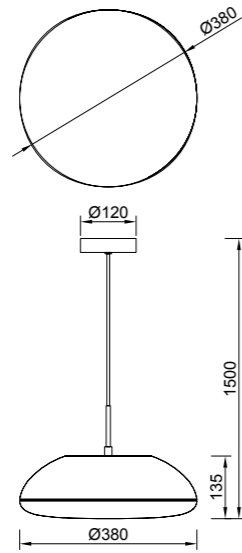

8139 Madera-Wood
4L × E27 (not included)