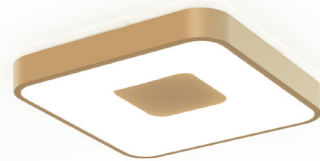

7925 Oro-Gold  
LED 100W 2700K-5000K 4900lm

7916 Blanco-White  
LED 100W 2700K-5000K 4900lm

7926 Oro-Gold  
LED 80W 2700K-5000K 3900lm

7927 Oro-Gold  
LED 56W 2700K-5000K 2500lm

7922 Blanco-White  
LED 56W 2700K-5000K 2500lm