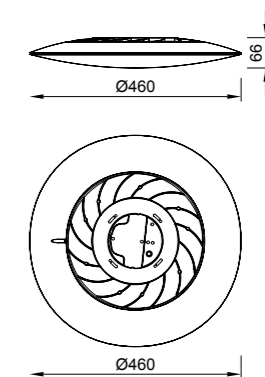

Acrílico/Acrylic 220-240V~50/60Hz CRI>80