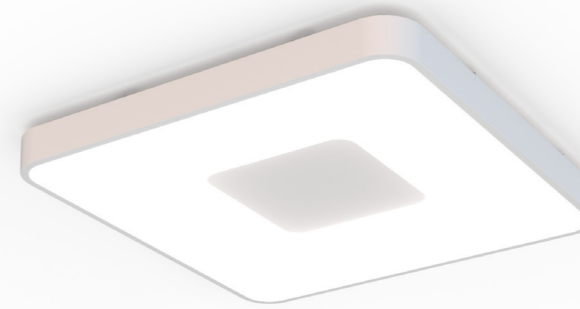

7925 Oro-Gold
LED 100W 2700K-5000K 4900lm

7927 Oro-Gold
LED 56W 2700K-5000K 2500lm

7922 Blanco-White
LED 56W 2700K-5000K 2500lm

7919 Blanco-White
LED 80W 2700K-5000K 3900lm

R00129

R00129

Metal/Acrílico/ABS-Metal/Acrylic/ABS 220-240V~50/60Hz CRI> 80

Metal/Acrílico/ABS-Metal/Acrylic/ABS 220-240V~50/60Hz CRI> 80