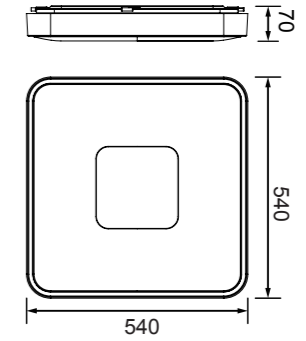

7925 Oro-Gold
LED 100W 2700K-5000K 4900lm

7927 Oro-Gold
LED 56W 2700K-5000K 2500lm

7922 Blanco-White
LED 56W 2700K-5000K 2500lm

7919 Blanco-White
LED 80W 2700K-5000K 3900lm

R00129

R00129

Metal/Acrílico/ABS-Metal/Acrylic/ABS 220-240V~50/60Hz CRI> 80

Metal/Acrílico/ABS-Metal/Acrylic/ABS 220-240V~50/60Hz CRI> 80