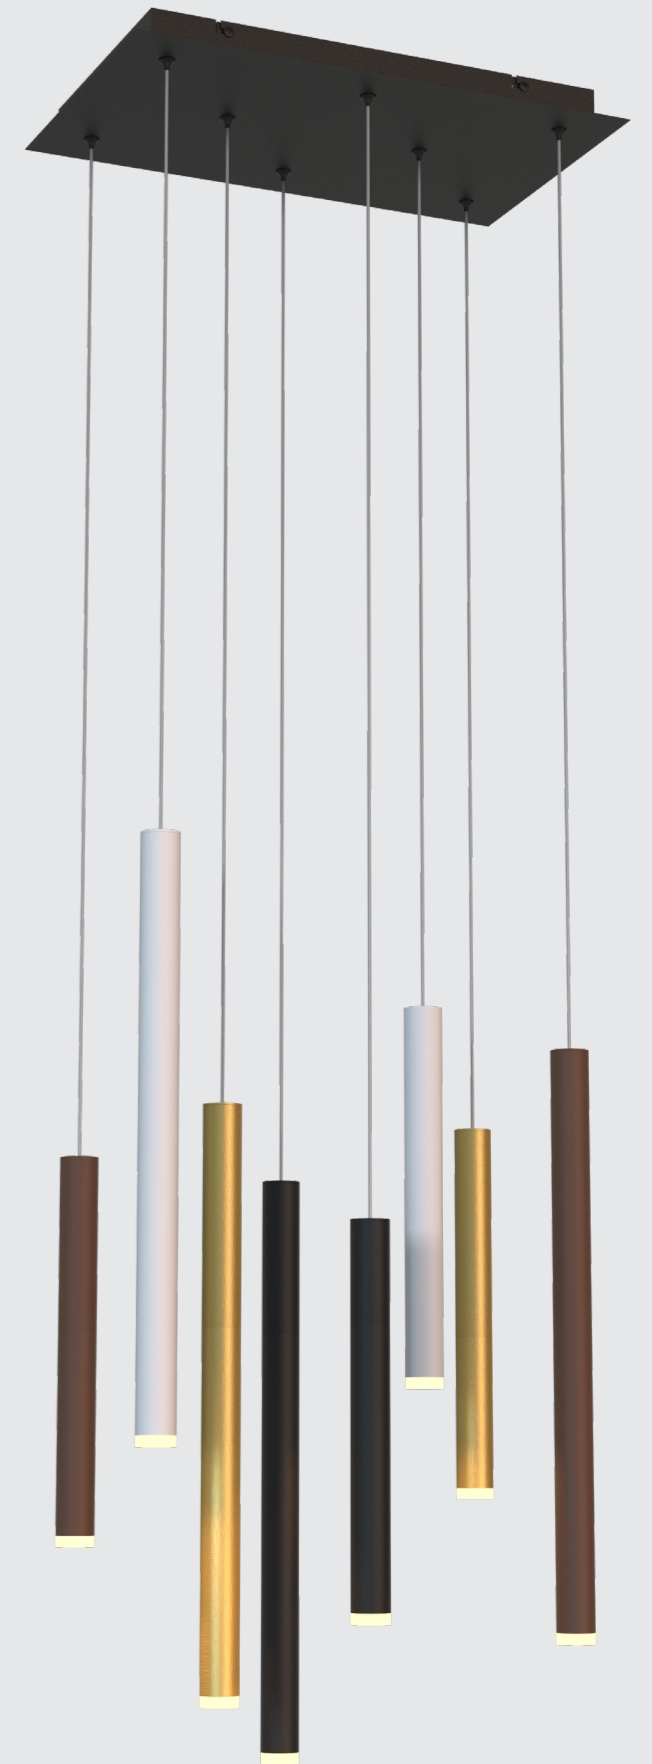

8083 Multicolor-Multicolour

Blanco-White
Negro-Black
Oro-Gold
Corten-Corten

LED 48W 3000K 3360lm