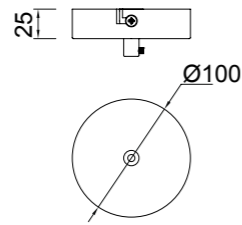

8181 Blanco-White
Florón techo 5L- Ceiling cup 5L

8185 Cromo-Chrome
Florón techo 5L- Ceiling cup 5L

8182 Blanco-White
Florón techo 7L-Ceiling cup 7L

8186 Cromo-Chrome
Florón techo 7L-Ceiling cup 7L

Metal-Metal