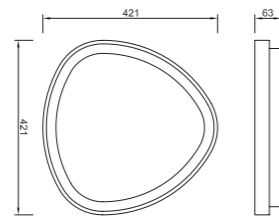

8059 Madera-Wood
LED 48W 3000K 2900lm

Acrílico/Acrylic 220-240V~50/60Hz CRI>80