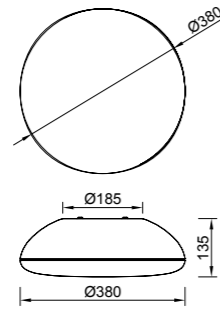

8133 Madera-Wood
4L x E27 (not included)

8147 Oro-Gold
4L x E27 (not included)

ABS/ Acrílico-ABS /Acrylic 100-240V~ 50/60Hz E27 máx.20WLed