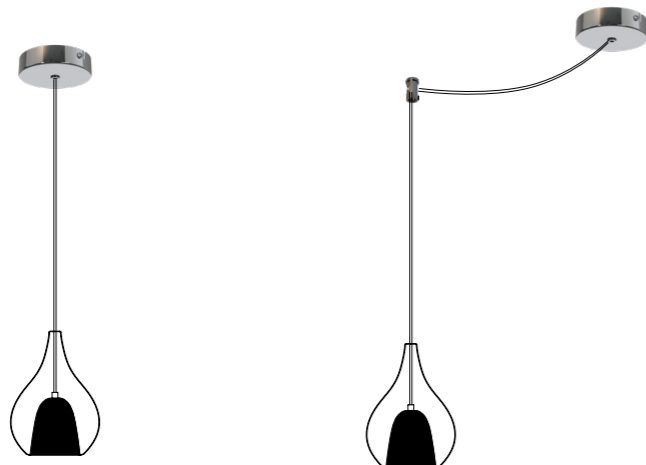

**8181** Blanco-White  
Florón techo 5L- Ceiling cup 5L

**8185** Cromo-Chrome  
Florón techo 5L- Ceiling cup 5L

**8188** Blanco-White  
Blocacables-WireLocker

**8187** Cromo-Chrome  
Blocacables-WireLocker

**8182** Blanco-White  
Florón techo 7L-Ceiling cup 7L

**8186** Cromo-Chrome  
Florón techo 7L-Ceiling cup 7L

Metal-Metal