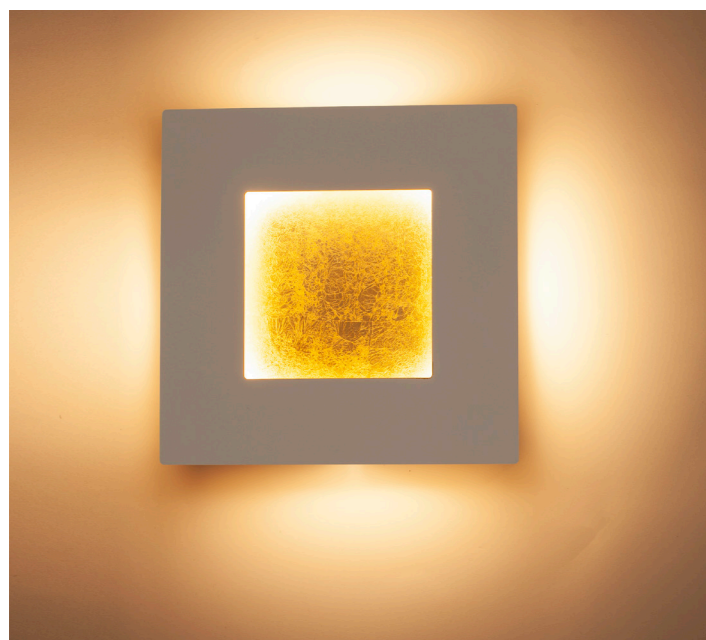

8160 Blanco-White
LED 48W 3000K 3360lm

DALIA