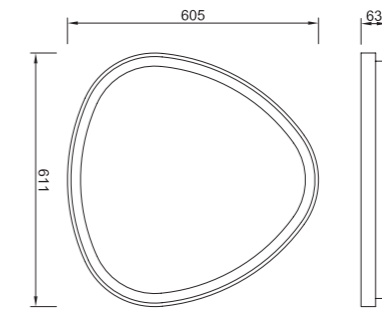

8059 Madera-Wood
LED 48W 3000K 2900lm

Acrílico/Acrylic 220-240V~50/60Hz CRI>80

Acrílico/Acrylic 220-240V~50/60Hz CRI>80