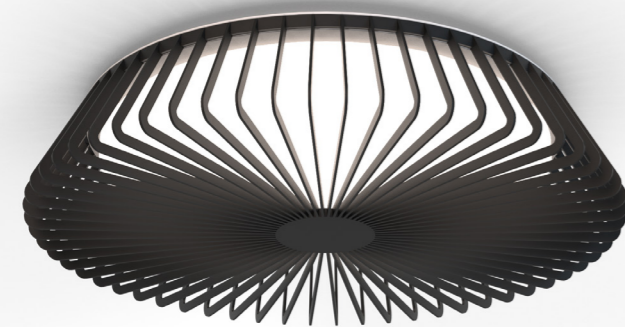

# HIMALAYA

Plafón/Ceiling lamp

7963 Blanco-White  
LED 80W 2700K-5000K 3500lm

7964 Madera-Wood  
LED 80W 2700K-5000K 3500lm

7965 Negro-Black  
LED 80W 2700K-5000K 3500lm

R00129

PC/Acrílico-PC/Acrylic 220-240V~50/60Hz CRI>80