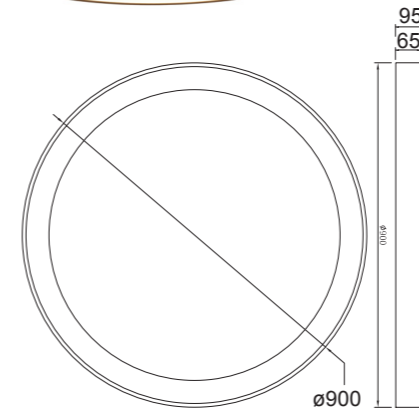

**8018 Blanco-White**  
LED 78W 3000K 6200lm

**8019 Blanco-White**  
LED 58W 3000K 4700lm

**8022 Negro-Black**  
LED 78W 3000K 6200lm

**8023 Negro-Black**  
LED 58W 3000K 4700lm

**8020 Blanco-White**  
LED 48W 3000K 3900lm