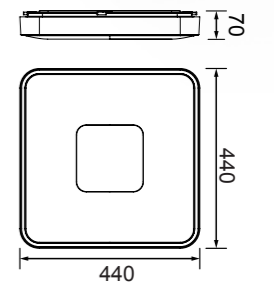

7919 Blanco-White
LED 80W 2700K-5000K 3900lm

R00129