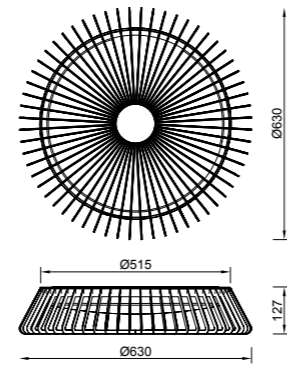

# HIMALAYA

Plafón/Ceiling lamp

7963 Blanco-White  
LED 80W 2700K-5000K 3500lm

7964 Madera-Wood  
LED 80W 2700K-5000K 3500lm

7965 Negro-Black  
LED 80W 2700K-5000K 3500lm

R00129

PC/Acrílico-PC/Acrylic 220-240V~50/60Hz CRI>80