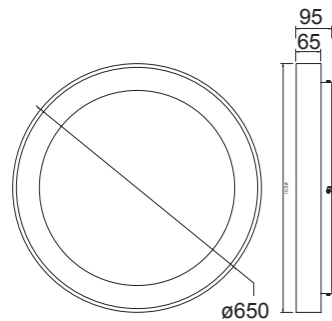

**8018 Blanco-White**  
LED 78W 3000K 6200lm

**8019 Blanco-White**  
LED 58W 3000K 4700lm

**8022 Negro-Black**  
LED 78W 3000K 6200lm

**8023 Negro-Black**  
LED 58W 3000K 4700lm

**8020 Blanco-White**  
LED 48W 3000K 3900lm