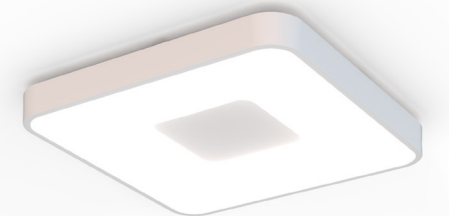

7919 Blanco-White
LED 80W 2700K-5000K 3900lm

R00129