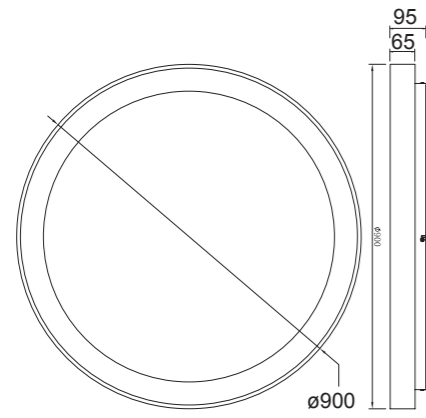

**8018 Blanco-White**  
LED 78W 3000K 6200lm

**8019 Blanco-White**  
LED 58W 3000K 4700lm

**8022 Negro-Black**  
LED 78W 3000K 6200lm

**8023 Negro-Black**  
LED 58W 3000K 4700lm

**8020 Blanco-White**  
LED 48W 3000K 3900lm