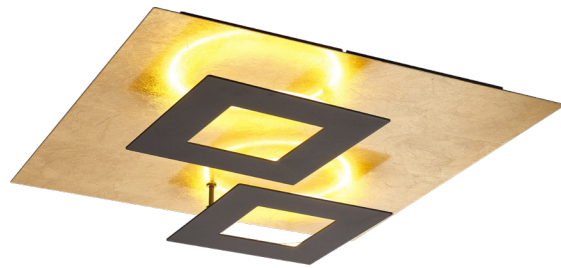

# DALIA

8160 Blanco-White  
LED 48W 3000K 3360lm

8161 Blanco+oro-White+gold  
LED 48W 3000K 3360lm

8162 Negro+oro-Black+gold  
LED 48W 3000K 3360lm

8163 Corten+oro-Corten+gold  
LED 48W 3000K 3360lm

Aluminio/Aluminium 220-240V~ 50/60Hz CRI> 80