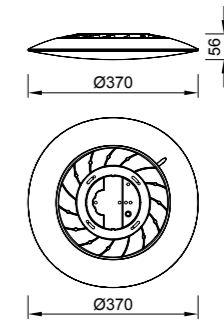

**7970 Blanco-White**  
LED 16W **5000K** 1440lm

**7975 Blanco-White**  
LED 24W **3000K** 2200lm

**7974 Blanco-White**  
LED 24W **4000K** 2200lm

**7973 Blanco-White**  
LED 24W **5000K** 2200lm

**7978 Blanco-White**  
LED 50W **3000K** 4300lm