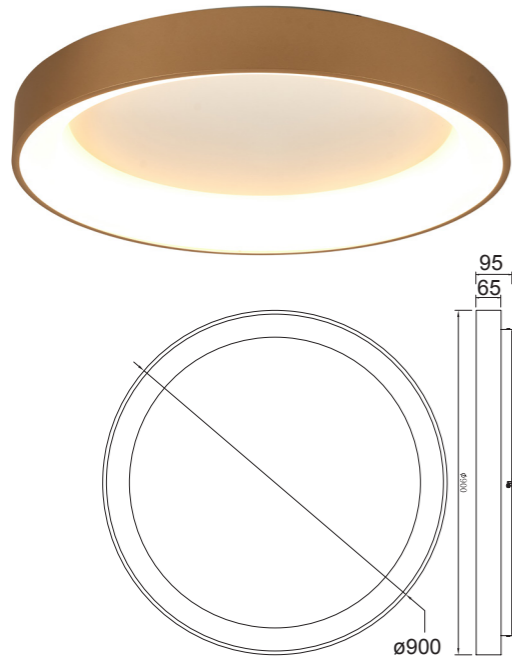

8028 Oro-Gold
LED 48W 3000K 3900lm

8026 Oro-Gold
LED 78W 3000K 6200lm